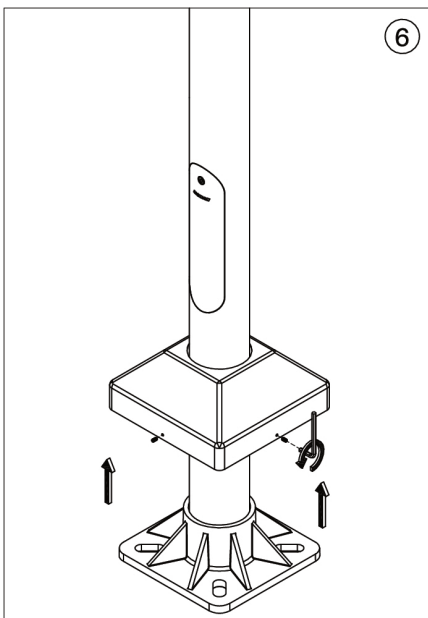

### Product drawing (dimensions)

LUNAR 1,5

LUNAR 2,6

LUNAR 3,7

LUNAR 4,8

SPIGOT POST TOP

Series	Model No.	Dimension	
		H	L
LUNAR 1	LAN-90001	120	850
	LAN-90002		
LUNAR 2	LAN-90003	120	850
	LAN-90004		
LUNAR 3	LAN-90005	120	850
	LAN-90006		
LUNAR 4	LAN-90007	120	850
	LAN-90008		
LUNAR 5	LAN-90011	130	1000
	LAN-90012		
LUNAR 6	LAN-90013	130	1000
	LAN-90014		
LUNAR 7	LAN-90015	130	1000
	LAN-90016		
LUNAR 8	LAN-90017	130	1000
	LAN-90018		