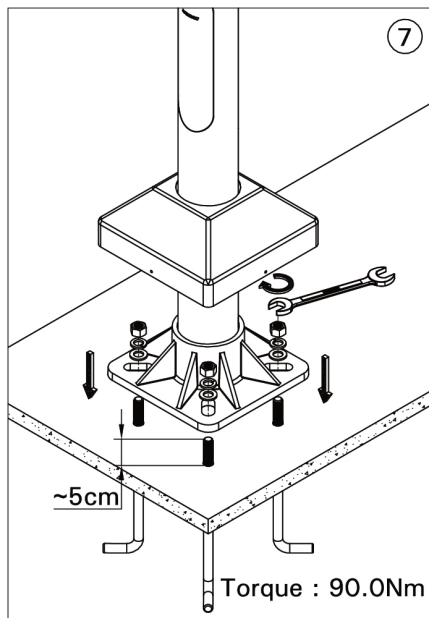

### Product drawing (dimensions)

LUNAR 1,5

LUNAR 2,6

LUNAR 3,7

LUNAR 4,8

SPIGOT POST TOP

Series	Model No.	Dimension	
		H	L
LUNAR 1	LAN-90001	120	850
	LAN-90002		
LUNAR 2	LAN-90003	120	850
	LAN-90004		
LUNAR 3	LAN-90005	120	850
	LAN-90006		
LUNAR 4	LAN-90007	120	850
	LAN-90008		
LUNAR 5	LAN-90011	130	1000
	LAN-90012		
LUNAR 6	LAN-90013	130	1000
	LAN-90014		
LUNAR 7	LAN-90015	130	1000
	LAN-90016		
LUNAR 8	LAN-90017	130	1000
	LAN-90018		

Procedure for removing / replacing the light source (LS) / the control gear (CG)