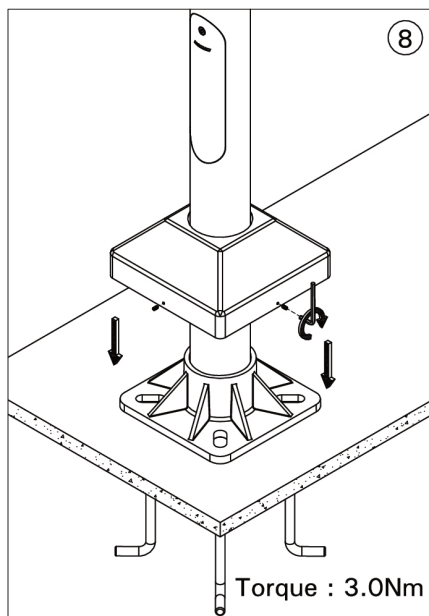

### Product drawing (dimensions)

LUNAR 1,5

LUNAR 2,6

LUNAR 3,7

LUNAR 4,8

SPIGOT POST TOP

Series	Model No.	Dimension	
		H	L
LUNAR 1	LAN-90001	120	850
	LAN-90002		
LUNAR 2	LAN-90003	120	850
	LAN-90004		
LUNAR 3	LAN-90005	120	850
	LAN-90006		
LUNAR 4	LAN-90007	120	850
	LAN-90008		
LUNAR 5	LAN-90011	130	1000
	LAN-90012		
LUNAR 6	LAN-90013	130	1000
	LAN-90014		
LUNAR 7	LAN-90015	130	1000
	LAN-90016		
LUNAR 8	LAN-90017	130	1000
	LAN-90018		