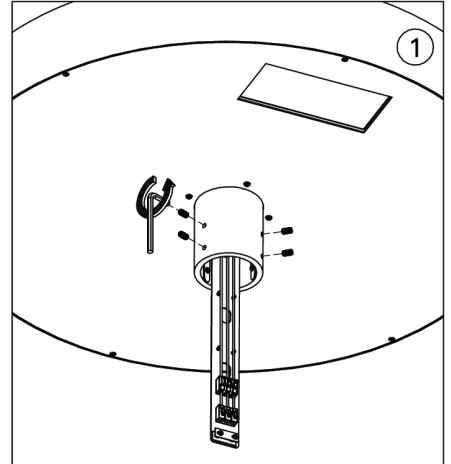

### Product drawing (dimensions)

LUNAR 1,5

LUNAR 2,6

LUNAR 3,7

LUNAR 4,8

SPIGOT POST TOP

Series	Model No.	Dimension	
		H	L
LUNAR 1	LAN-90001	120	850
	LAN-90002		
LUNAR 2	LAN-90003	120	850
	LAN-90004		
LUNAR 3	LAN-90005	120	850
	LAN-90006		
LUNAR 4	LAN-90007	120	850
	LAN-90008		
LUNAR 5	LAN-90011	130	1000
	LAN-90012		
LUNAR 6	LAN-90013	130	1000
	LAN-90014		
LUNAR 7	LAN-90015	130	1000
	LAN-90016		
LUNAR 8	LAN-90017	130	1000
	LAN-90018		

Procedure for removing / replacing the light source (LS) / the control gear (CG)