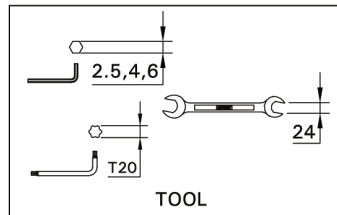

### Product drawing (dimensions)

LUNAR 1,5

LUNAR 2,6

LUNAR 3,7

LUNAR 4,8

SPIGOT POST TOP

Series	Model No.	Dimension	
		H	L
LUNAR 1	LAN-90001	120	850
	LAN-90002		
LUNAR 2	LAN-90003	120	850
	LAN-90004		
LUNAR 3	LAN-90005	120	850
	LAN-90006		
LUNAR 4	LAN-90007	120	850
	LAN-90008		
LUNAR 5	LAN-90011	130	1000
	LAN-90012		
LUNAR 6	LAN-90013	130	1000
	LAN-90014		
LUNAR 7	LAN-90015	130	1000
	LAN-90016		
LUNAR 8	LAN-90017	130	1000
	LAN-90018		

Procedure for removing / replacing the light source (LS) / the control gear (CG)