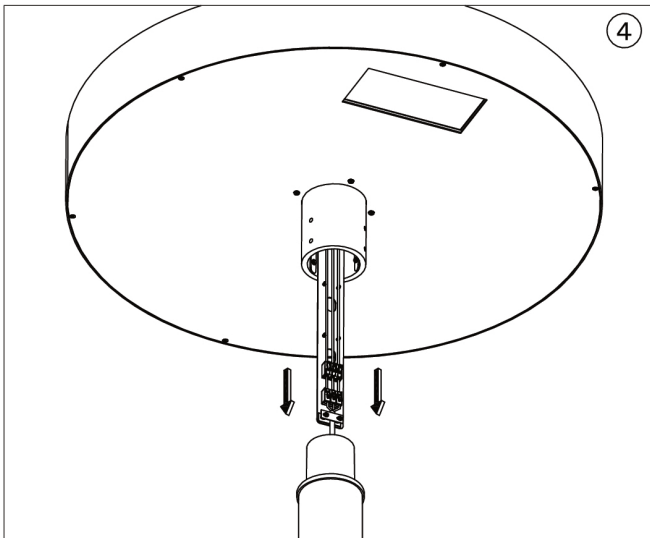

### Product drawing (dimensions)

LUNAR 1,5

LUNAR 2,6

LUNAR 3,7

LUNAR 4,8

SPIGOT POST TOP

Series	Model No.	Dimension	
		H	L
LUNAR 1	LAN-90001	120	850
	LAN-90002		
LUNAR 2	LAN-90003	120	850
	LAN-90004		
LUNAR 3	LAN-90005	120	850
	LAN-90006		
LUNAR 4	LAN-90007	120	850
	LAN-90008		
LUNAR 5	LAN-90011	130	1000
	LAN-90012		
LUNAR 6	LAN-90013	130	1000
	LAN-90014		
LUNAR 7	LAN-90015	130	1000
	LAN-90016		
LUNAR 8	LAN-90017	130	1000
	LAN-90018		

Procedure for removing / replacing the light source (LS) / the control gear (CG)