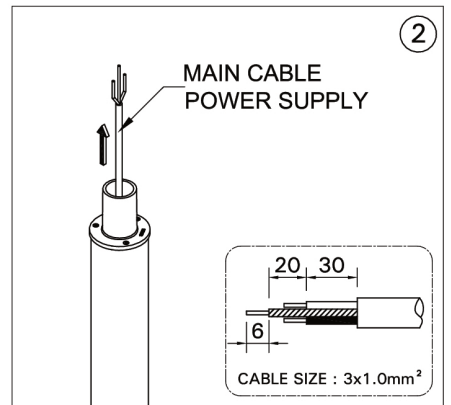

### Product drawing (dimensions)

LUNAR 1,5

LUNAR 2,6

LUNAR 3,7

LUNAR 4,8

SPIGOT POST TOP

Series	Model No.	Dimension	
		H	L
LUNAR 1	LAN-90001	120	850
	LAN-90002		
LUNAR 2	LAN-90003	120	850
	LAN-90004		
LUNAR 3	LAN-90005	120	850
	LAN-90006		
LUNAR 4	LAN-90007	120	850
	LAN-90008		
LUNAR 5	LAN-90011	130	1000
	LAN-90012		
LUNAR 6	LAN-90013	130	1000
	LAN-90014		
LUNAR 7	LAN-90015	130	1000
	LAN-90016		
LUNAR 8	LAN-90017	130	1000
	LAN-90018		