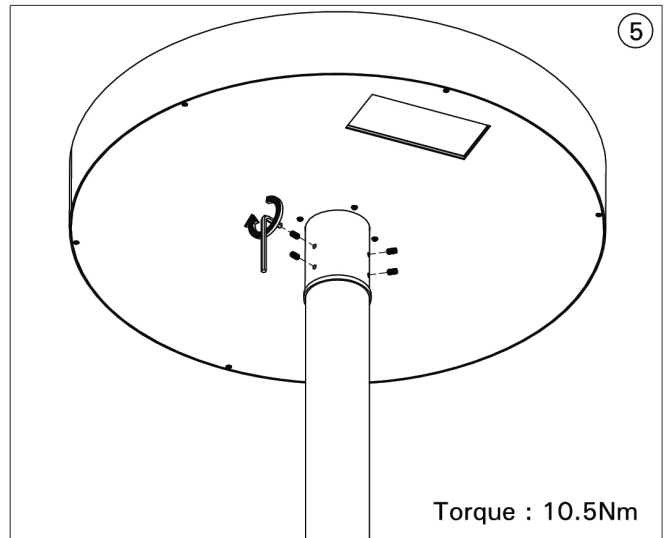

### Product drawing (dimensions)

LUNAR 1,5

LUNAR 2,6

LUNAR 3,7

LUNAR 4,8

SPIGOT POST TOP

Series	Model No.	Dimension	
		H	L
LUNAR 1	LAN-90001	120	850
	LAN-90002		
LUNAR 2	LAN-90003	120	850
	LAN-90004		
LUNAR 3	LAN-90005	120	850
	LAN-90006		
LUNAR 4	LAN-90007	120	850
	LAN-90008		
LUNAR 5	LAN-90011	130	1000
	LAN-90012		
LUNAR 6	LAN-90013	130	1000
	LAN-90014		
LUNAR 7	LAN-90015	130	1000
	LAN-90016		
LUNAR 8	LAN-90017	130	1000
	LAN-90018		

Procedure for removing / replacing the light source (LS) / the control gear (CG)