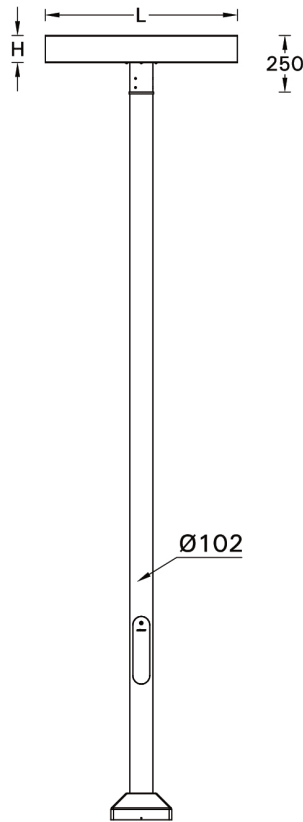

### Product drawing (dimensions)

LUNAR 1,5

LUNAR 2,6

LUNAR 3,7

LUNAR 4,8

SPIGOT POST TOP

Series	Model No.	Dimension	
		H	L
LUNAR 1	LAN-90001	120	850
	LAN-90002		
LUNAR 2	LAN-90003	120	850
	LAN-90004		
LUNAR 3	LAN-90005	120	850
	LAN-90006		
LUNAR 4	LAN-90007	120	850
	LAN-90008		
LUNAR 5	LAN-90011	130	1000
	LAN-90012		
LUNAR 6	LAN-90013	130	1000
	LAN-90014		
LUNAR 7	LAN-90015	130	1000
	LAN-90016		
LUNAR 8	LAN-90017	130	1000
	LAN-90018		