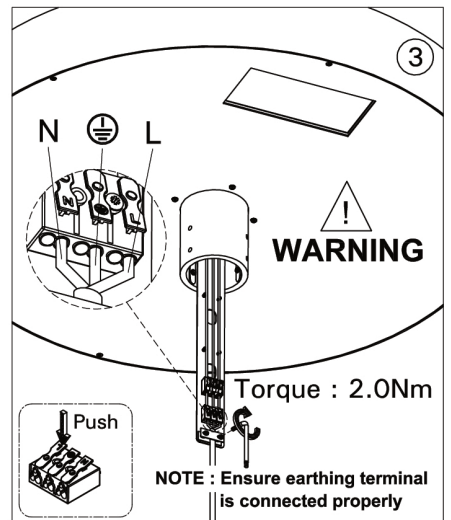

### Product drawing (dimensions)

LUNAR 1,5

LUNAR 2,6

LUNAR 3,7

LUNAR 4,8

SPIGOT POST TOP

Series	Model No.	Dimension	
		H	L
LUNAR 1	LAN-90001	120	850
	LAN-90002		
LUNAR 2	LAN-90003	120	850
	LAN-90004		
LUNAR 3	LAN-90005	120	850
	LAN-90006		
LUNAR 4	LAN-90007	120	850
	LAN-90008		
LUNAR 5	LAN-90011	130	1000
	LAN-90012		
LUNAR 6	LAN-90013	130	1000
	LAN-90014		
LUNAR 7	LAN-90015	130	1000
	LAN-90016		
LUNAR 8	LAN-90017	130	1000
	LAN-90018		

Procedure for removing / replacing the light source (LS) / the control gear (CG)