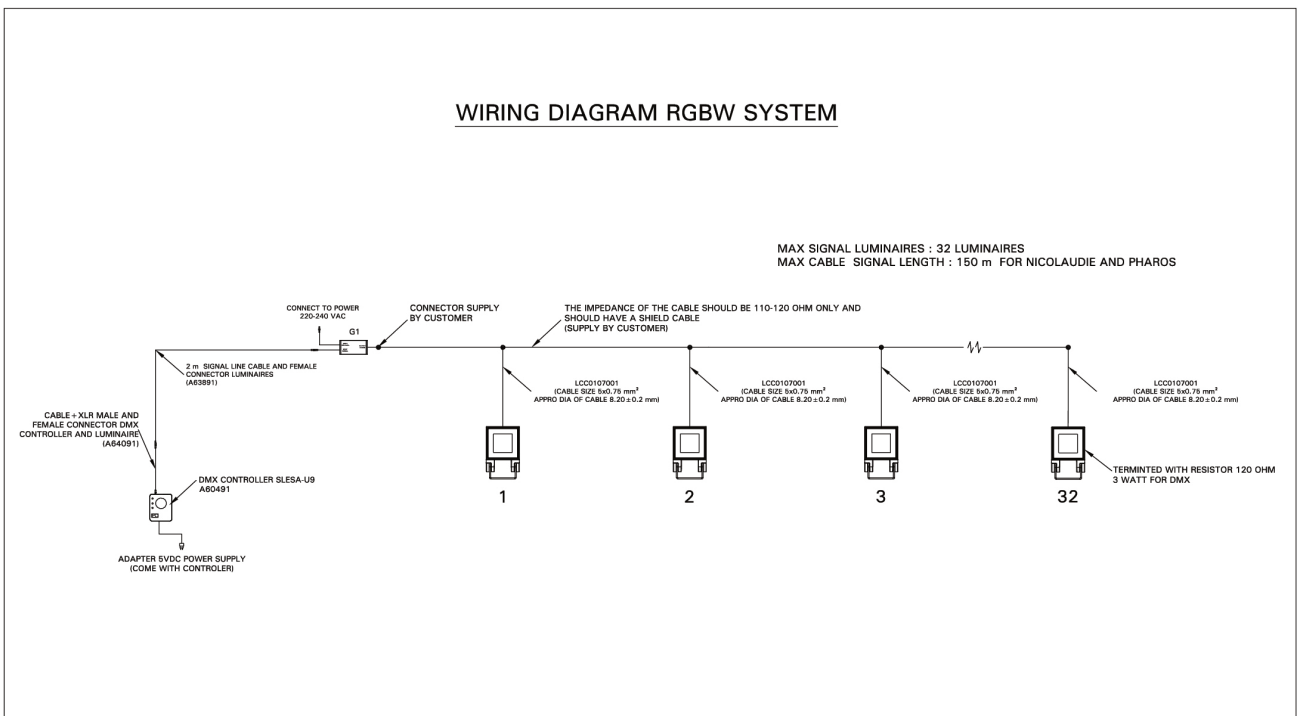

LADOR 2 - LD-50012

THAILAND
LIGMAN Lighting Co.,Ltd.
17/2 Moo 4, Monthong,
Bang Nam Prio,
24150 Chachoengsao
Thailand
info@ligman.com

Product drawing (dimensions)

WIRING DIAGRAM RGBW SYSTEM

Procedure for removing / replacing the light source (LS) / the control gear (CG)