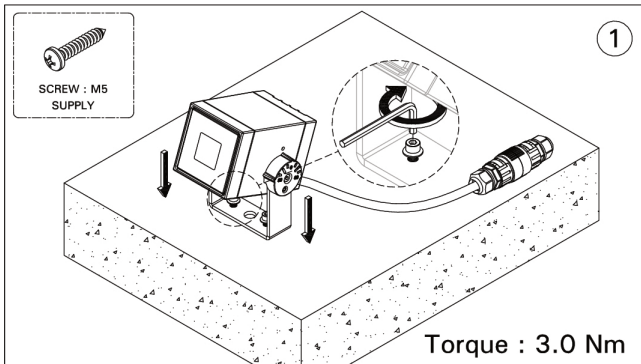

LADOR 2 - LD-50012

THAILAND
LIGMAN Lighting Co.,Ltd.
17/2 Moo 4, Monthong,
Bang Nam Prio,
24150 Chachoengsao
Thailand
info@ligman.com

Product drawing (dimensions)

WIRING DIAGRAM RGBW SYSTEM

Procedure for removing / replacing the light source (LS) / the control gear (CG)