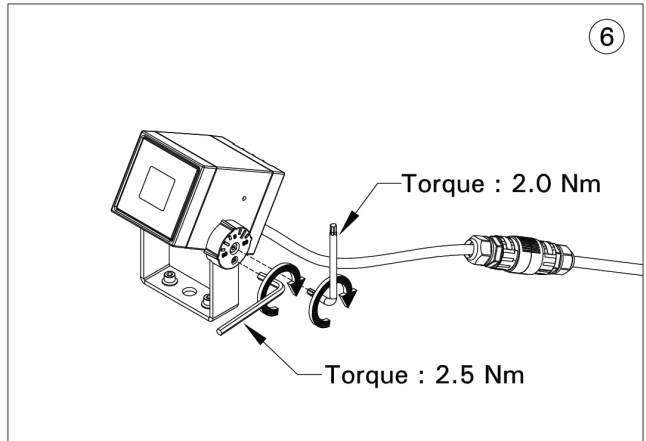

LADOR 2 - LD-50012

THAILAND
LIGMAN Lighting Co.,Ltd.
17/2 Moo 4, Monthong,
Bang Nam Prio,
24150 Chachoengsao
Thailand
info@ligman.com

Product drawing (dimensions)

WIRING DIAGRAM RGBW SYSTEM

Procedure for removing / replacing the light source (LS) / the control gear (CG)