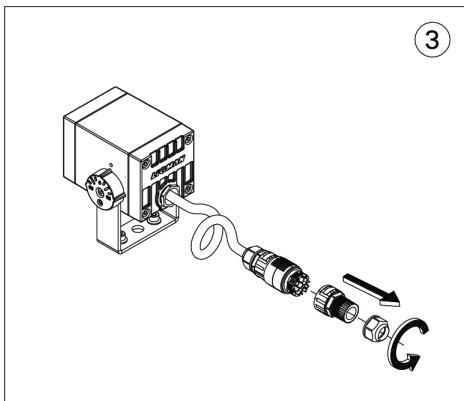

LADOR 2 - LD-50012

THAILAND
LIGMAN Lighting Co.,Ltd.
17/2 Moo 4, Monthong,
Bang Nam Prio,
24150 Chachoengsao
Thailand
info@ligman.com

Product drawing (dimensions)

WIRING DIAGRAM RGBW SYSTEM

Procedure for removing / replacing the light source (LS) / the control gear (CG)