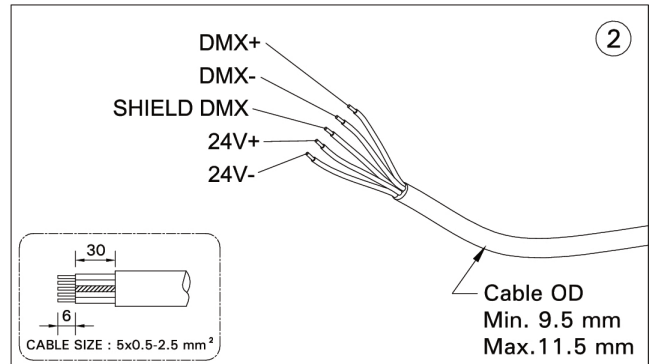

LADOR 2 - LD-50012

THAILAND
LIGMAN Lighting Co.,Ltd.
17/2 Moo 4, Monthong,
Bang Nam Prio,
24150 Chachoengsao
Thailand
info@ligman.com

Product drawing (dimensions)

WIRING DIAGRAM RGBW SYSTEM

Procedure for removing / replacing the light source (LS) / the control gear (CG)