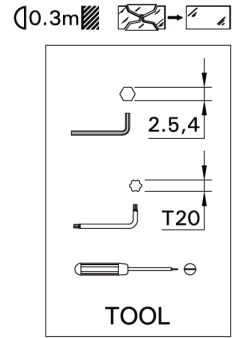

LADOR 2 - LD-50012

THAILAND
LIGMAN Lighting Co.,Ltd.
17/2 Moo 4, Monthong,
Bang Nam Prio,
24150 Chachoengsao
Thailand
info@ligman.com

Product drawing (dimensions)

WIRING DIAGRAM RGBW SYSTEM

Procedure for removing / replacing the light source (LS) / the control gear (CG)