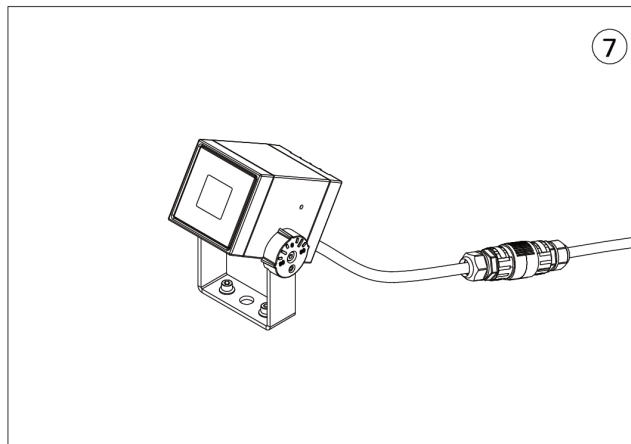

LADOR 2 - LD-50012

THAILAND
LIGMAN Lighting Co.,Ltd.
17/2 Moo 4, Monthong,
Bang Nam Prio,
24150 Chachoengsao
Thailand
info@ligman.com

Product drawing (dimensions)

WIRING DIAGRAM RGBW SYSTEM

Procedure for removing / replacing the light source (LS) / the control gear (CG)