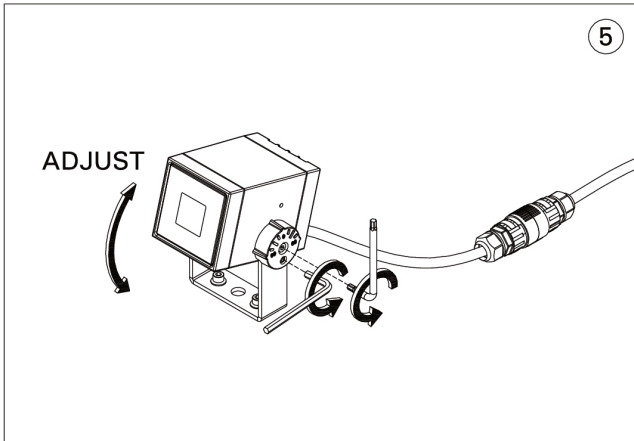

LADOR 2 - LD-50012

THAILAND
LIGMAN Lighting Co.,Ltd.
17/2 Moo 4, Monthong,
Bang Nam Prio,
24150 Chachoengsao
Thailand
info@ligman.com

Product drawing (dimensions)

WIRING DIAGRAM RGBW SYSTEM

Procedure for removing / replacing the light source (LS) / the control gear (CG)