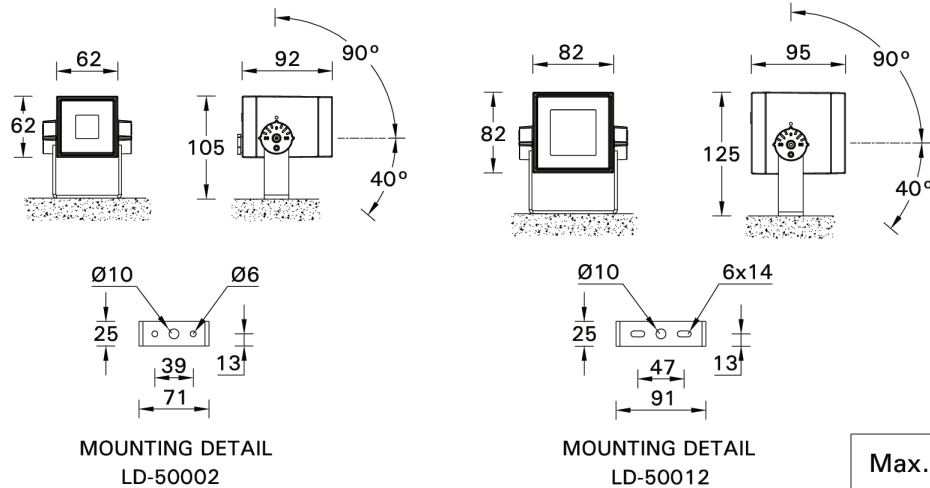

LADOR 2 - LD-50012

THAILAND
LIGMAN Lighting Co.,Ltd.
17/2 Moo 4, Monthong,
Bang Nam Prio,
24150 Chachoengsao
Thailand
info@ligman.com

Product drawing (dimensions)

WIRING DIAGRAM RGBW SYSTEM

Procedure for removing / replacing the light source (LS) / the control gear (CG)