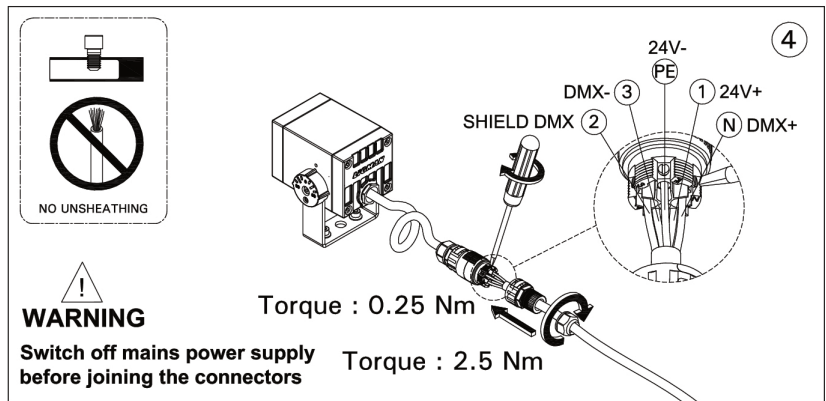

LADOR 2 - LD-50012

THAILAND
LIGMAN Lighting Co.,Ltd.
17/2 Moo 4, Monthong,
Bang Nam Prio,
24150 Chachoengsao
Thailand
info@ligman.com

Product drawing (dimensions)

WIRING DIAGRAM RGBW SYSTEM

Procedure for removing / replacing the light source (LS) / the control gear (CG)