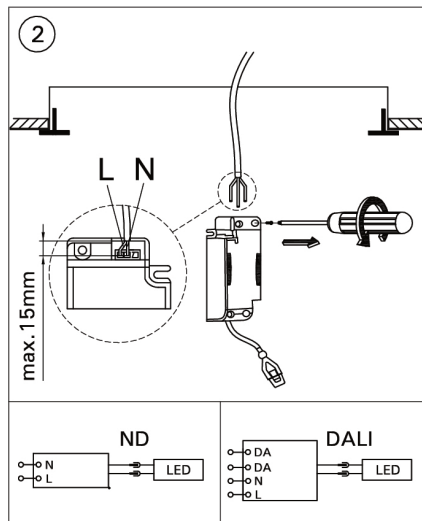

## VICTORIA 4 - VIC-80031

THAILAND  
 LIGMAN Lighting Co.,Ltd.  
 17/2 Moo 4, Monthong,  
 Bang Nam Prio,  
 24150 Chachoengsao  
 Thailand  
 info@ligman.com

Procedure for removing / replacing the light source (LS) / the control gear (CG)