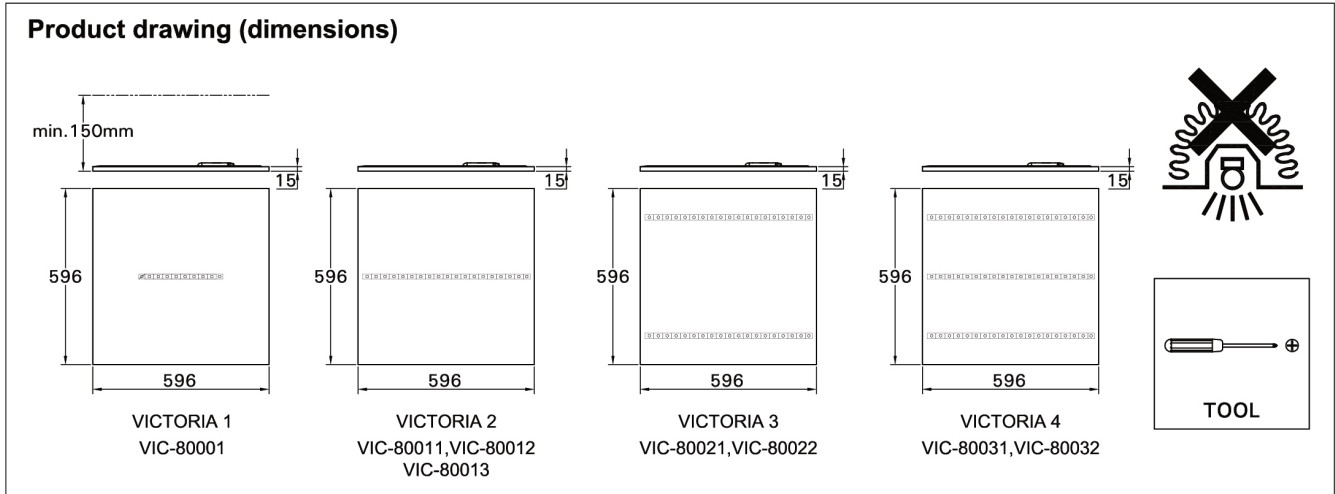

## VICTORIA 4 - VIC-80031

THAILAND  
 LIGMAN Lighting Co.,Ltd.  
 17/2 Moo 4, Monthong,  
 Bang Nam Prio,  
 24150 Chachoengsao  
 Thailand  
 info@ligman.com

Procedure for removing / replacing the light source (LS) / the control gear (CG)