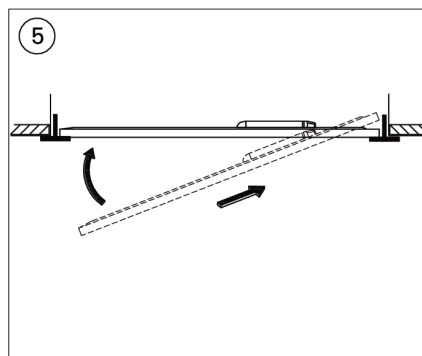

## VICTORIA 4 - VIC-80031

THAILAND  
 LIGMAN Lighting Co.,Ltd.  
 17/2 Moo 4, Monthong,  
 Bang Nam Prio,  
 24150 Chachoengsao  
 Thailand  
 info@ligman.com

Procedure for removing / replacing the light source (LS) / the control gear (CG)