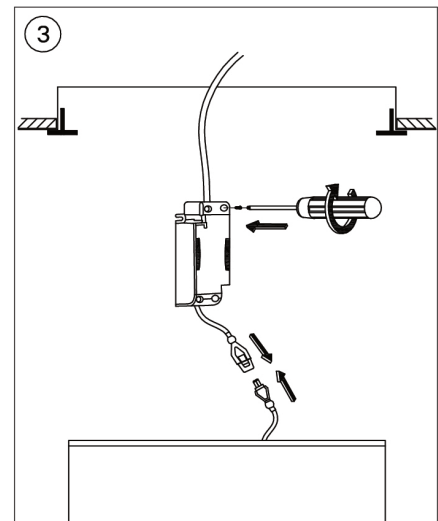

## VICTORIA 4 - VIC-80031

THAILAND  
 LIGMAN Lighting Co.,Ltd.  
 17/2 Moo 4, Monthong,  
 Bang Nam Prio,  
 24150 Chachoengsao  
 Thailand  
 info@ligman.com

Procedure for removing / replacing the light source (LS) / the control gear (CG)