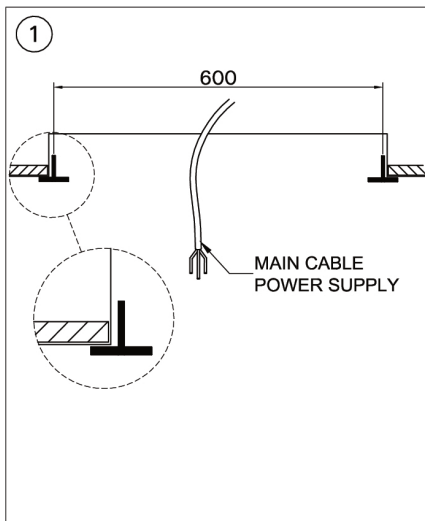

## VICTORIA 4 - VIC-80031

THAILAND  
 LIGMAN Lighting Co.,Ltd.  
 17/2 Moo 4, Monthong,  
 Bang Nam Prio,  
 24150 Chachoengsao  
 Thailand  
 info@ligman.com

Procedure for removing / replacing the light source (LS) / the control gear (CG)