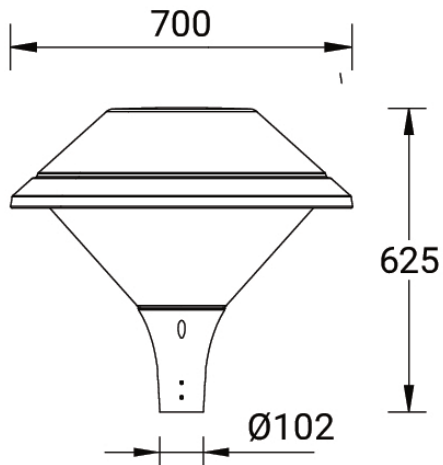

ABERDEEN

ABA-20001, ABA-20002