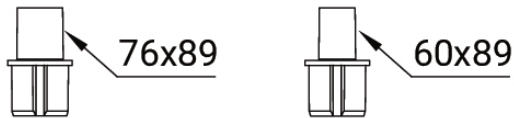

ABERDEEN

ABA-20001, ABA-20002