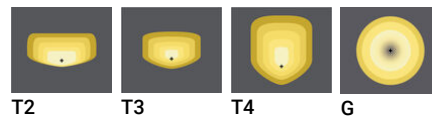

ANESTI

Technical post top. Deceptively urban aesthetic post top packs a punch with street lighting type precise optic options.

Luminaire Structure

- Die-cast aluminium housing
- Pre-treated before powder coating ensuring high corrosion resistance
- Stainless steel fasteners in grade 304 with zinc flake coating (ZFC)
- Durable silicone rubber gasket
- High-efficiency PMMA lens
- Clear acrylic PMMA diffuser
- Driver is to be installed within the pole-head. Please contact the factory for pole compatibility.

Feature

Optic

Product colour

Special finishes upon request