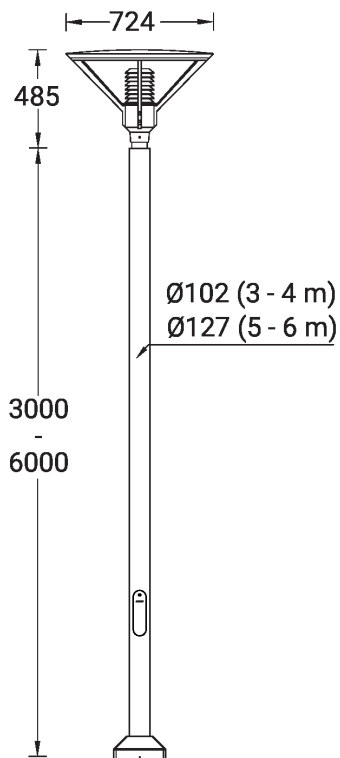

ANESTI

AN-20595