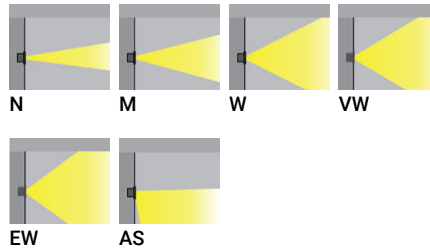

AQUA

Modern underwater narrow projector and floodlight family. Your high power, professional flexible recessed pool and water-feature solution.

Luminaire Structure

- Stainless steel body in grade 316
- Single cable entry
- Stainless steel fasteners in grade 316
- Durable silicone rubber gasket
- Clear toughened glass
- Remote driver is included for constant current (CC) products and is not IP-rated
- Remote driver is not included for constant voltage (CV) products
- Remote box IP-rated is not included and is to be ordered separately for constant current (CC) products
- Recessing box in PVC is included
- Luminaire must be submerged when operational
- Maximum depth 2 m
- Outdoor cable needs to be ordered with a specific length

Feature

Optic

Product colour

AQUA

Technical information

	Model number	Light source	Power	Lumen	Optic	CCT / CRI	Dimming type	Weight
Without remote box IP-rated - With remote driver / recessing box - Constant current (CC) 1050 mA								
AQUA 2	AQ-60011	1 COB	21 W	1555 - 1648 lm	M [26°], W [42°], VW [60°]	3000K CRI80, 4000K CRI80	On/Off	2.2 kg
Without remote box IP-rated - With remote driver / recessing box - Constant current (CC) 2670 mA								
AQUA 3	AQ-60021	1 COB	38 W	3140 - 3380 lm	N [24°], M [36°], W [39°]	3000K CRI80, 4000K CRI80	On/Off, 1-10V	3.8 kg
Without remote box IP-rated - With remote driver / recessing box - Constant current (CC) 700 mA								
AQUA 1	AQ-60001	1 COB	14 W	881 - 1057 lm	M [33°], W [42°], VW [53°], EW [67°]	3000K CRI80, 4000K CRI80	On/Off, 1-10V	1.1 kg
Without remote driver - With recessing box - Constant voltage (CV) 24 V								
AQUA 4	AQ-60031	1 COB	12 W	884 - 1004 lm	M [37°], W [44°], VW [52°], EW [67°]	3000K CRI80, 4000K CRI80	On/Off	1.1 kg
AQUA 5	AQ-60041	1 COB	18 W	1344 - 1498 lm	M [28°], W [45°], VW [73°]	3000K CRI80, 4000K CRI80	On/Off	1.2 kg
AQUA 6	AQ-60051	1 COB	27 W	2043 - 2151 lm	AS [41°x31°]	3000K CRI80, 4000K CRI80	On/Off	3.8 kg