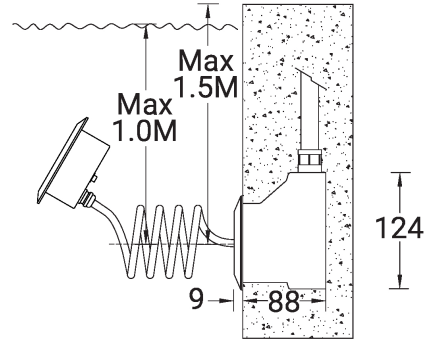

AQUA

AQ-60001, AQ-60031