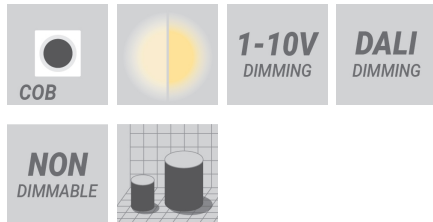

AQUA

Modern underwater narrow projector and floodlight family. Your high power, professional flexible recessed pool and water-feature solution.

Luminaire Structure

- Stainless steel body in grade 316
- Single cable entry
- Stainless steel fasteners in grade 316
- Durable silicone rubber gasket
- Clear toughened glass
- Remote driver is included for constant current (CC) products and is not IP-rated
- Remote driver is not included for constant voltage (CV) products
- Remote box IP-rated is not included and is to be ordered separately for constant current (CC) products
- Recessing box in PVC is included
- Luminaire must be submerged when operational
- Maximum depth 2 m
- Outdoor cable needs to be ordered with a specific length

Feature

Optic

Product colour

AQUA

Technical information

	Model number	Light source	Power	Lumen	Optic	CCT / CRI	Dimming type	Weight
Without remote box IP-rated - With remote driver / recessing box - Constant current (CC) 1050 mA								
AQUA 2	AQ-60011	1 COB	21 W	1555 - 1648 lm	M [26°], W [42°], VW [60°]	3000K CRI80, 4000K CRI80	On/Off	2.2 kg
Without remote box IP-rated - With remote driver / recessing box - Constant current (CC) 2670 mA								
AQUA 3	AQ-60021	1 COB	38 W	3140 - 3380 lm	N [24°], M [36°], W [39°]	3000K CRI80, 4000K CRI80	On/Off, 1-10V	3.8 kg
Without remote box IP-rated - With remote driver / recessing box - Constant current (CC) 700 mA								
AQUA 1	AQ-60001	1 COB	14 W	881 - 1057 lm	M [33°], W [42°], VW [53°], EW [67°]	3000K CRI80, 4000K CRI80	On/Off, 1-10V	1.1 kg
Without remote driver - With recessing box - Constant voltage (CV) 24 V								
AQUA 4	AQ-60031	1 COB	12 W	884 - 1004 lm	M [37°], W [44°], VW [52°], EW [67°]	3000K CRI80, 4000K CRI80	On/Off	1.1 kg
AQUA 5	AQ-60041	1 COB	18 W	1344 - 1498 lm	M [28°], W [45°], VW [73°]	3000K CRI80, 4000K CRI80	On/Off	1.2 kg
AQUA 6	AQ-60051	1 COB	27 W	2043 - 2151 lm	AS [41°x31°]	3000K CRI80, 4000K CRI80	On/Off	3.8 kg