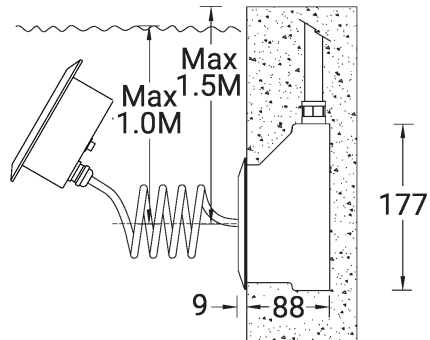

AQ-60011, AQ-60041