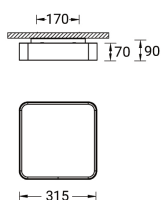

ARDEN

ARD-80201, ARD-80202, ARD-80203
ARD-80204, ARD-80205