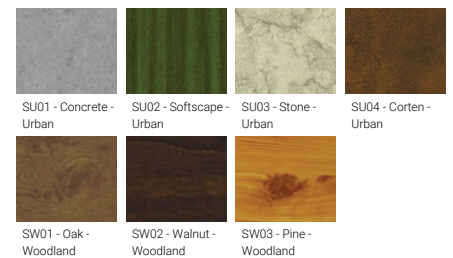

Optic

Product colour

Special finishes upon request