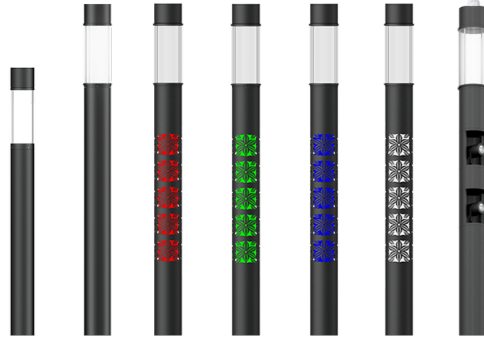

ARIZONA

Streamlined multi function. Clean-lined, smooth round decorative ambient lighting column with either lateral diffuser optic or triple or quadruple-internal adjustable projector options.

Luminaire Structure

- Die-cast aluminium housing
- Extruded aluminium column
- Pre-treated before powder coating ensuring high corrosion resistance
- Stainless steel fasteners in grade 304 with zinc flake coating (ZFC)
- Durable silicone rubber gasket
- Clear acrylic PMMA diffuser
- High-efficiency optical reflector or PMMA lens
- Maximum wind load resistance is 140 km/h
- Surge protection 10kV
- For ARIZONA 8, the luminaire and the lighting pole with illuminated decorative graphic are controlled separately. Upon request, they can be controlled together by the same protocol, either DMX or DALI.