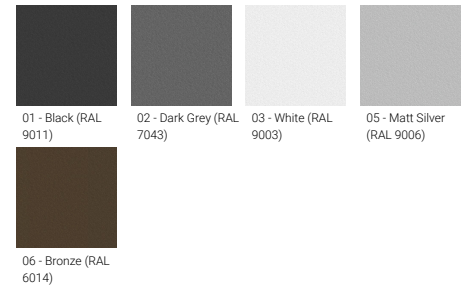

Feature

Optic

Product colour

Special finishes upon request

ARIZONA

Technical information

	Model number	Light source	Power	Lumen	Optic	CCT / CRI	Dimming type	Weight	
Ø160 mm - Supplied with specific 2.5 m cylindrical, straight aluminium pole: APD125160-AR-21012- IP55 - IK07									
ARIZONA 1	AR-21012	1 COB	28 W	1639 - 1826 lm	G [52°x 73°]	2700K CRI80, 3000K CRI80, 4000K CRI80	On/Off, 1-10V, DALI	23.3 kg	
Ø225 mm - Supplied with specific 3 m cylindrical, straight aluminium pole: APD130225-AR-20973 - IP65 - IK06									
ARIZONA 2	AR-20973	1 COB	34 W	2848 - 3123 lm	G [60°x69°]	2700K CRI80, 3000K CRI80, 4000K CRI80	On/Off, 1-10V, DALI	34.8 kg	
Ø225 mm - Supplied with specific 3 m cylindrical, straight aluminium pole: APD130225-AR-20973 - LIGHTCONNECT™									
ARIZONA 2	AR-20973-LC	1 COB	34 W	2848 - 3123 lm	G [60°x69°]	2700K CRI80, 3000K CRI80, 4000K CRI80	DALI	34.8 kg	
Ø225 mm - Supplied with specific 3 m cylindrical, straight aluminium pole: APD130225-AR-20974 - IP65 - IK06									
ARIZONA 2	AR-20974	16 LED	35 W	3288 - 3697 lm	T2 [142°x 52°], T3 [137°x 65°], T4 [93°x 64°], ME [135°x 60°]	3000K CRI80, 4000K CRI80	On/Off, 1-10V, DALI	34.8 kg	
Ø225 mm - Supplied with specific 3 m cylindrical, straight aluminium pole: APD130225-AR-20974 - LIGHTCONNECT™									
ARIZONA 2	AR-20974-LC	16 LED	35 W	3156 - 3697 lm	T2 [142°x 52°], T3 [137°x 65°], T4 [93°x 64°], ME [135°x 60°]	2700K CRI80, 3000K CRI80, 4000K CRI80	DALI	34.8 kg	 
Ø225 mm - Supplied with specific 3 m cylindrical, straight aluminium pole: APD130225-AR-21131 - 2 projectors - IP65 - IK06									
ARIZONA 6	AR-21131	3 COB	74 W	2967 - 6367 lm	G [60°x69°]	3000K CRI80, 4000K CRI80, 2700K CRI80	On/Off, 1-10V, DALI	48.0 kg	
Ø225 mm - Supplied with specific 3 m cylindrical, straight aluminium pole: APD130225-AR-21131 - 2 projectors - LIGHTCONNECT™									
ARIZONA 6	AR-21131-LC	3 COB	74 W	2697 - 6367 lm	G [60°x69°]	3000K CRI80, 4000K CRI80, 2700K CRI80	DALI	48.0 kg	
Ø225 mm - Supplied with specific 3.675 m cylindrical, straight aluminium lighting poles with illuminated decorative graphic: APG130225-001-8030, APG130225-001-8040 (45W - On/Off) - IP65 - IK07									
ARIZONA 8	AR-21151	1 COB, 3 x 15 LED	34 W	2848 - 3123 lm	G [60°x69°]	2700K CRI80, 3000K CRI80, 4000K CRI80	On/Off, 1-10V, DALI	85.3 kg	
ARIZONA 8	AR-21152	16 LED, 3 x 15 LED	82 W	2756 - 3519 lm	T2 [142°x 52°], T3 [137°x 65°], T4 [93°x 64°]	2700K CRI80, 3000K CRI80, 4000K CRI80	On/Off, 1-10V, DALI	85.3 kg	
Ø225 mm - Supplied with specific 3.675 m cylindrical, straight aluminium lighting poles with illuminated decorative graphic: APG130225-001-RGBW (45W - DMX/DMXRDM) - IP65 - IK07									
ARIZONA 8	AR-21161	1 COB, 3 x 16 LED	87 W	3419 - 3657 lm	G [360°]	RGBW30, RGBW40	DMX, DMX/RDM	84.8 kg	
ARIZONA 8	AR-21162	16 LED, 3 x 16 LED	85 W	2911 - 3519 lm	T2 [142°x 52°], T3 [137°x 65°], T4 [93°x 64°]	RGBW30, RGBW40	DMX, DMX/RDM	84.8 kg	