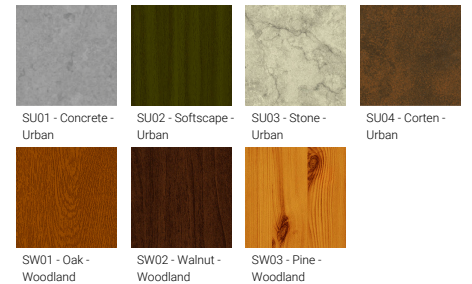

Feature

Optic

Product colour

Special finishes upon request

ARIZONA

Technical information

	Model number	Light source	Power	Lumen	Optic	CCT / CRI	Dimming type	Weight	
Ø160 mm - Supplied with specific 2.5 m cylindrical, straight aluminium pole: APD125160-AR-21012- IP55 - IK07									
ARIZONA 1	AR-21012	1 COB	28 W	1639 - 1826 lm	G [52°x 73°]	2700K CRI80, 3000K CRI80, 4000K CRI80	On/Off, 1-10V, DALI	23.3 kg	
Ø225 mm - Supplied with specific 3 m cylindrical, straight aluminium pole: APD130225-AR-20973 - IP65 - IK06									
ARIZONA 2	AR-20973	1 COB	34 W	2848 - 3123 lm	G [60°x69°]	2700K CRI80, 3000K CRI80, 4000K CRI80	On/Off, 1-10V, DALI	34.8 kg	
Ø225 mm - Supplied with specific 3 m cylindrical, straight aluminium pole: APD130225-AR-20973 - LIGHTCONNECT™									
ARIZONA 2	AR-20973-LC	1 COB	34 W	2848 - 3123 lm	G [60°x69°]	2700K CRI80, 3000K CRI80, 4000K CRI80	DALI	34.8 kg	
Ø225 mm - Supplied with specific 3 m cylindrical, straight aluminium pole: APD130225-AR-20974 - IP65 - IK06									
ARIZONA 2	AR-20974	16 LED	35 W	3288 - 3697 lm	T2 [142°x 52°], T3 [137°x 65°], T4 [93°x 64°], ME [135°x 60°]	3000K CRI80, 4000K CRI80	On/Off, 1-10V, DALI	34.8 kg	
Ø225 mm - Supplied with specific 3 m cylindrical, straight aluminium pole: APD130225-AR-20974 - LIGHTCONNECT™									
ARIZONA 2	AR-20974-LC	16 LED	35 W	3156 - 3697 lm	T2 [142°x 52°], T3 [137°x 65°], T4 [93°x 64°], ME [135°x 60°]	2700K CRI80, 3000K CRI80, 4000K CRI80	DALI	34.8 kg	 
Ø225 mm - Supplied with specific 3 m cylindrical, straight aluminium pole: APD130225-AR-21131 - 2 projectors - IP65 - IK06									
ARIZONA 6	AR-21131	3 COB	74 W	2967 - 6367 lm	G [60°x69°]	3000K CRI80, 4000K CRI80, 2700K CRI80	On/Off, 1-10V, DALI	48.0 kg	
Ø225 mm - Supplied with specific 3 m cylindrical, straight aluminium pole: APD130225-AR-21131 - 2 projectors - LIGHTCONNECT™									
ARIZONA 6	AR-21131-LC	3 COB	74 W	2697 - 6367 lm	G [60°x69°]	3000K CRI80, 4000K CRI80, 2700K CRI80	DALI	48.0 kg	
Ø225 mm - Supplied with specific 3.675 m cylindrical, straight aluminium lighting poles with illuminated decorative graphic: APG130225-001-8030, APG130225-001-8040 (45W - On/Off) - IP65 - IK07									
ARIZONA 8	AR-21151	1 COB, 3 x 15 LED	34 W	2848 - 3123 lm	G [60°x69°]	2700K CRI80, 3000K CRI80, 4000K CRI80	On/Off, 1-10V, DALI	85.3 kg	
ARIZONA 8	AR-21152	16 LED, 3 x 15 LED	82 W	2756 - 3519 lm	T2 [142°x 52°], T3 [137°x 65°], T4 [93°x 64°]	2700K CRI80, 3000K CRI80, 4000K CRI80	On/Off, 1-10V, DALI	85.3 kg	
Ø225 mm - Supplied with specific 3.675 m cylindrical, straight aluminium lighting poles with illuminated decorative graphic: APG130225-001-RGBW (45W - DMX/DMXRDM) - IP65 - IK07									
ARIZONA 8	AR-21161	1 COB, 3 x 16 LED	87 W	3419 - 3657 lm	G [360°]	RGBW30, RGBW40	DMX, DMX/RDM	84.8 kg	
ARIZONA 8	AR-21162	16 LED, 3 x 16 LED	85 W	2911 - 3519 lm	T2 [142°x 52°], T3 [137°x 65°], T4 [93°x 64°]	RGBW30, RGBW40	DMX, DMX/RDM	84.8 kg	