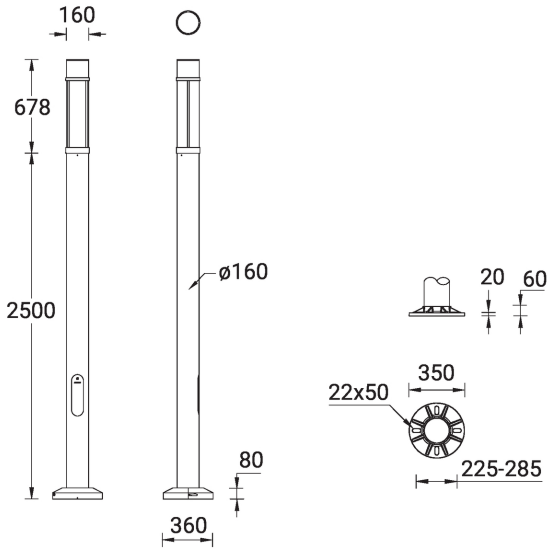

ARIZONA

AR-21012