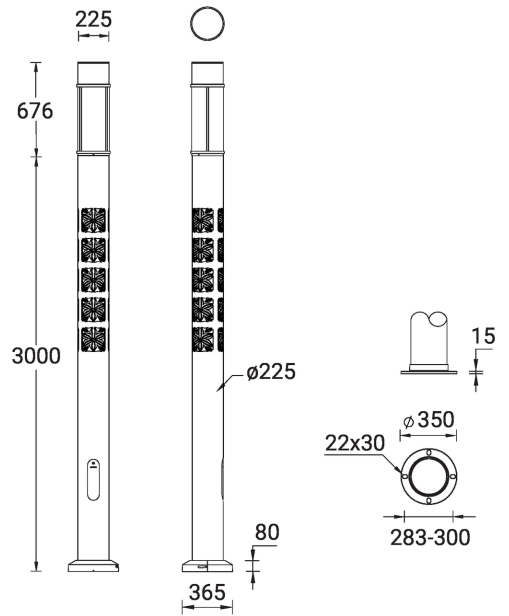

AR-21151, AR-21152
AR-21161, AR-21162