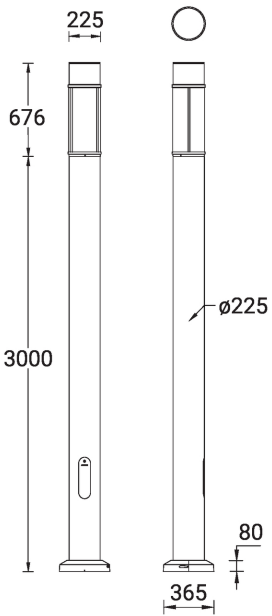

AR-20973, AR-20974