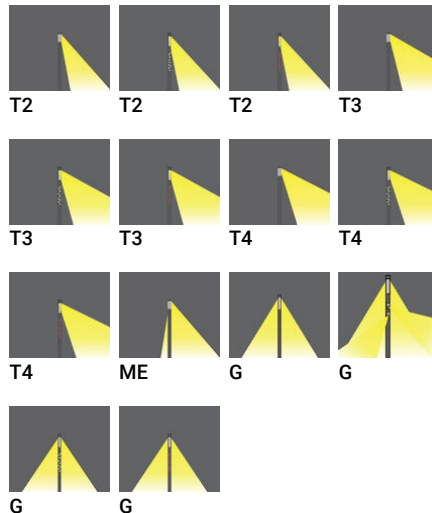

ARIZONA

Streamlined multi function. Clean-lined, smooth round decorative ambient lighting column with either lateral diffuser optic or triple or quadruple-internal adjustable projector options.

Luminaire Structure

- Die-cast aluminium housing
- Extruded aluminium column
- Pre-treated before powder coating ensuring high corrosion resistance
- Stainless steel fasteners in grade 304 with zinc flake coating (ZFC)
- Durable silicone rubber gasket
- Clear acrylic PMMA diffuser
- High-efficiency optical reflector or PMMA lens
- Maximum wind load resistance is 140 km/h
- Surge protection 10kV
- For ARIZONA 8, the luminaire and the lighting pole with illuminated decorative graphic are controlled separately. Upon request, they can be controlled together by the same protocol, either DMX or DALI.

Feature

Optic

Product colour

Special finishes upon request