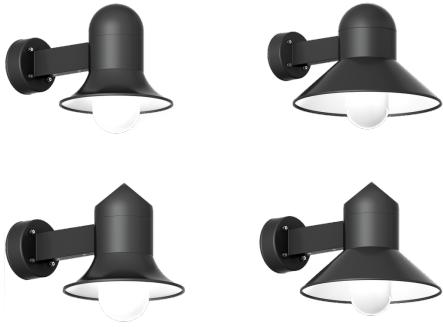

ATLANTIC

ATLANTIC
Surface facade luminaires

Classic urban neighbourhood wall-mounted luminaire family. Timeless lines coupled with unparalleled build quality, flexibility and performance.

<https://www.ligman.com/atlantic-surface-facade-luminaires-at-su3/>