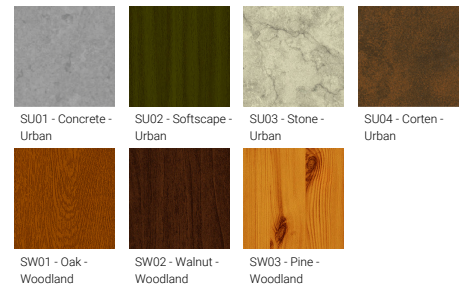

Feature

Optic

Product colour

Special finishes upon request

ATLANTIC

Technical information

	Model number	Light source	Power	Lumen	Optic	CCT / CRI	Dimming type	Weight
Ø160 - 1057 mm - Flat top								
ATLANTIC 1	AA-10086-2	1 COB	41 W	2075 - 2133 lm	G [360°]	3000K CRI80, 4000K CRI80	On/Off, 1-10V, DALI	8.2 kg
Ø160 - 1057 mm - Flat top - With integrated security core (Anti-traffic)								
ATLANTIC 1	AA-10086-2-SB	1 COB	41 W	2075 - 2133 lm	G [360°]	3000K CRI80, 4000K CRI80	On/Off, 1-10V, DALI	34.2 kg
Ø160 - 1077 mm - Dome top								
ATLANTIC 1	AA-10086-1	1 COB	41 W	2075 - 2133 lm	G [360°]	3000K CRI80, 4000K CRI80	On/Off, 1-10V, DALI	8.2 kg
Ø160 - 1077 mm - Dome top - With integrated security core (Anti-traffic)								
ATLANTIC 1	AA-10086-1-SB	1 COB	41 W	2075 - 2133 lm	G [360°]	3000K CRI80, 4000K CRI80	On/Off, 1-10V, DALI	34.2 kg
Ø160 - 480 mm - Flat top								
ATLANTIC 1	AA-70077-2	1 COB	41 W	2075 - 2133 lm	G [360°]	3000K CRI80, 4000K CRI80	On/Off, 1-10V, DALI	5.6 kg
Ø160 - 500 mm - Dome top								
ATLANTIC 1	AA-70077-1	1 COB	41 W	2075 - 2133 lm	G [360°]	3000K CRI80, 4000K CRI80	On/Off, 1-10V, DALI	5.6 kg
Ø160 - 752 mm - Flat top								
ATLANTIC 1	AA-10076-2	1 COB	41 W	2075 - 2133 lm	G [360°]	3000K CRI80, 4000K CRI80	On/Off, 1-10V, DALI	6.8 kg
Ø160 - 752 mm - Flat top - With integrated security core (Anti-traffic)								
ATLANTIC 1	AA-10076-2-SB	1 COB	41 W	2075 - 2133 lm	G [360°]	3000K CRI80, 4000K CRI80	On/Off, 1-10V, DALI	26.5 kg
Ø160 - 772 mm - Dome top								
ATLANTIC 1	AA-10076-1	1 COB	41 W	2075 - 2133 lm	G [360°]	3000K CRI80, 4000K CRI80	On/Off, 1-10V, DALI	6.8 kg
Ø160 - 772 mm - Dome top - With integrated security core (Anti-traffic)								
ATLANTIC 1	AA-10076-1-SB	1 COB	41 W	2075 - 2133 lm	G [360°]	3000K CRI80, 4000K CRI80	On/Off, 1-10V, DALI	26.5 kg
Ø186 - 1101 mm - Flat top								
ATLANTIC 2	AA-10106-2	1 COB	41 W	2062 - 2350 lm	G [360°]	3000K CRI80, 4000K CRI80	On/Off, 1-10V, DALI	9.6 kg
Ø186 - 1101 mm - Flat top - With integrated security core (Anti-traffic)								
ATLANTIC 2	AA-10106-2-SB	1 COB	41 W	2062 - 2350 lm	G [360°]	3000K CRI80, 4000K CRI80	On/Off, 1-10V, DALI	35.6 kg
Ø186 - 1135 mm - Dome top								
ATLANTIC 2	AA-10106-1	1 COB	41 W	2062 - 2350 lm	G [360°]	3000K CRI80, 4000K CRI80	On/Off, 1-10V, DALI	9.6 kg
Ø186 - 1135 mm - Dome top - With integrated security core (Anti-traffic)								
ATLANTIC 2	AA-10106-1-SB	1 COB	41 W	2062 - 2350 lm	G [360°]	3000K CRI80, 4000K CRI80	On/Off, 1-10V, DALI	35.6 kg
Ø186 - 524 mm - Flat top								
ATLANTIC 2	AA-70087-2	1 COB	41 W	2062 - 2350 lm	G [360°]	3000K CRI80, 4000K CRI80	On/Off, 1-10V, DALI	6.9 kg
Ø186 - 558 mm - Dome top								
ATLANTIC 2	AA-70087-1	1 COB	41 W	2062 - 2350 lm	G [360°]	3000K CRI80, 4000K CRI80	On/Off, 1-10V, DALI	6.9 kg