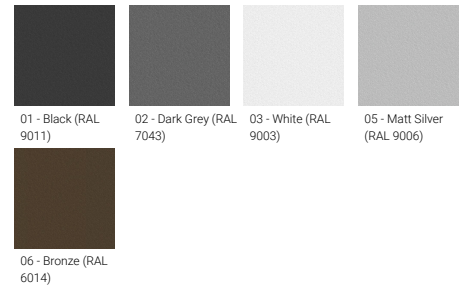

Feature

Optic

Product colour

Special finishes upon request

ATLANTIC

Technical information

	Model number	Light source	Power	Lumen	Optic	CCT / CRI	Dimming type	Weight
Ø160 - 1057 mm - Flat top								
ATLANTIC 1	AA-10086-2	1 COB	41 W	2075 - 2133 lm	G [360°]	3000K CRI80, 4000K CRI80	On/Off, 1-10V, DALI	8.2 kg
Ø160 - 1057 mm - Flat top - With integrated security core (Anti-traffic)								
ATLANTIC 1	AA-10086-2-SB	1 COB	41 W	2075 - 2133 lm	G [360°]	3000K CRI80, 4000K CRI80	On/Off, 1-10V, DALI	34.2 kg
Ø160 - 1077 mm - Dome top								
ATLANTIC 1	AA-10086-1	1 COB	41 W	2075 - 2133 lm	G [360°]	3000K CRI80, 4000K CRI80	On/Off, 1-10V, DALI	8.2 kg
Ø160 - 1077 mm - Dome top - With integrated security core (Anti-traffic)								
ATLANTIC 1	AA-10086-1-SB	1 COB	41 W	2075 - 2133 lm	G [360°]	3000K CRI80, 4000K CRI80	On/Off, 1-10V, DALI	34.2 kg
Ø160 - 480 mm - Flat top								
ATLANTIC 1	AA-70077-2	1 COB	41 W	2075 - 2133 lm	G [360°]	3000K CRI80, 4000K CRI80	On/Off, 1-10V, DALI	5.6 kg
Ø160 - 500 mm - Dome top								
ATLANTIC 1	AA-70077-1	1 COB	41 W	2075 - 2133 lm	G [360°]	3000K CRI80, 4000K CRI80	On/Off, 1-10V, DALI	5.6 kg
Ø160 - 752 mm - Flat top								
ATLANTIC 1	AA-10076-2	1 COB	41 W	2075 - 2133 lm	G [360°]	3000K CRI80, 4000K CRI80	On/Off, 1-10V, DALI	6.8 kg
Ø160 - 752 mm - Flat top - With integrated security core (Anti-traffic)								
ATLANTIC 1	AA-10076-2-SB	1 COB	41 W	2075 - 2133 lm	G [360°]	3000K CRI80, 4000K CRI80	On/Off, 1-10V, DALI	26.5 kg
Ø160 - 772 mm - Dome top								
ATLANTIC 1	AA-10076-1	1 COB	41 W	2075 - 2133 lm	G [360°]	3000K CRI80, 4000K CRI80	On/Off, 1-10V, DALI	6.8 kg
Ø160 - 772 mm - Dome top - With integrated security core (Anti-traffic)								
ATLANTIC 1	AA-10076-1-SB	1 COB	41 W	2075 - 2133 lm	G [360°]	3000K CRI80, 4000K CRI80	On/Off, 1-10V, DALI	26.5 kg
Ø186 - 1101 mm - Flat top								
ATLANTIC 2	AA-10106-2	1 COB	41 W	2062 - 2350 lm	G [360°]	3000K CRI80, 4000K CRI80	On/Off, 1-10V, DALI	9.6 kg
Ø186 - 1101 mm - Flat top - With integrated security core (Anti-traffic)								
ATLANTIC 2	AA-10106-2-SB	1 COB	41 W	2062 - 2350 lm	G [360°]	3000K CRI80, 4000K CRI80	On/Off, 1-10V, DALI	35.6 kg
Ø186 - 1135 mm - Dome top								
ATLANTIC 2	AA-10106-1	1 COB	41 W	2062 - 2350 lm	G [360°]	3000K CRI80, 4000K CRI80	On/Off, 1-10V, DALI	9.6 kg
Ø186 - 1135 mm - Dome top - With integrated security core (Anti-traffic)								
ATLANTIC 2	AA-10106-1-SB	1 COB	41 W	2062 - 2350 lm	G [360°]	3000K CRI80, 4000K CRI80	On/Off, 1-10V, DALI	35.6 kg
Ø186 - 524 mm - Flat top								
ATLANTIC 2	AA-70087-2	1 COB	41 W	2062 - 2350 lm	G [360°]	3000K CRI80, 4000K CRI80	On/Off, 1-10V, DALI	6.9 kg
Ø186 - 558 mm - Dome top								
ATLANTIC 2	AA-70087-1	1 COB	41 W	2062 - 2350 lm	G [360°]	3000K CRI80, 4000K CRI80	On/Off, 1-10V, DALI	6.9 kg