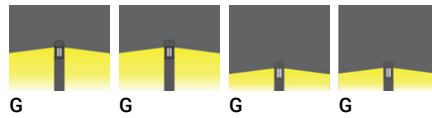

Feature

Optic

Product colour

Special finishes upon request

ATLANTIC

Technical information

	Model number	Light source	Power	Lumen	Optic	CCT / CRI	Dimming type	Weight
Ø160 - 1057 mm - Flat top								
ATLANTIC 1	AA-10086-2	1 COB	41 W	2075 - 2133 lm	G [360°]	3000K CRI80, 4000K CRI80	On/Off, 1-10V, DALI	8.2 kg
Ø160 - 1057 mm - Flat top - With integrated security core (Anti-traffic)								
ATLANTIC 1	AA-10086-2-SB	1 COB	41 W	2075 - 2133 lm	G [360°]	3000K CRI80, 4000K CRI80	On/Off, 1-10V, DALI	34.2 kg
Ø160 - 1077 mm - Dome top								
ATLANTIC 1	AA-10086-1	1 COB	41 W	2075 - 2133 lm	G [360°]	3000K CRI80, 4000K CRI80	On/Off, 1-10V, DALI	8.2 kg
Ø160 - 1077 mm - Dome top - With integrated security core (Anti-traffic)								
ATLANTIC 1	AA-10086-1-SB	1 COB	41 W	2075 - 2133 lm	G [360°]	3000K CRI80, 4000K CRI80	On/Off, 1-10V, DALI	34.2 kg
Ø160 - 480 mm - Flat top								
ATLANTIC 1	AA-70077-2	1 COB	41 W	2075 - 2133 lm	G [360°]	3000K CRI80, 4000K CRI80	On/Off, 1-10V, DALI	5.6 kg
Ø160 - 500 mm - Dome top								
ATLANTIC 1	AA-70077-1	1 COB	41 W	2075 - 2133 lm	G [360°]	3000K CRI80, 4000K CRI80	On/Off, 1-10V, DALI	5.6 kg
Ø160 - 752 mm - Flat top								
ATLANTIC 1	AA-10076-2	1 COB	41 W	2075 - 2133 lm	G [360°]	3000K CRI80, 4000K CRI80	On/Off, 1-10V, DALI	6.8 kg
Ø160 - 752 mm - Flat top - With integrated security core (Anti-traffic)								
ATLANTIC 1	AA-10076-2-SB	1 COB	41 W	2075 - 2133 lm	G [360°]	3000K CRI80, 4000K CRI80	On/Off, 1-10V, DALI	26.5 kg
Ø160 - 772 mm - Dome top								
ATLANTIC 1	AA-10076-1	1 COB	41 W	2075 - 2133 lm	G [360°]	3000K CRI80, 4000K CRI80	On/Off, 1-10V, DALI	6.8 kg
Ø160 - 772 mm - Dome top - With integrated security core (Anti-traffic)								
ATLANTIC 1	AA-10076-1-SB	1 COB	41 W	2075 - 2133 lm	G [360°]	3000K CRI80, 4000K CRI80	On/Off, 1-10V, DALI	26.5 kg
Ø186 - 1101 mm - Flat top								
ATLANTIC 2	AA-10106-2	1 COB	41 W	2062 - 2350 lm	G [360°]	3000K CRI80, 4000K CRI80	On/Off, 1-10V, DALI	9.6 kg
Ø186 - 1101 mm - Flat top - With integrated security core (Anti-traffic)								
ATLANTIC 2	AA-10106-2-SB	1 COB	41 W	2062 - 2350 lm	G [360°]	3000K CRI80, 4000K CRI80	On/Off, 1-10V, DALI	35.6 kg
Ø186 - 1135 mm - Dome top								
ATLANTIC 2	AA-10106-1	1 COB	41 W	2062 - 2350 lm	G [360°]	3000K CRI80, 4000K CRI80	On/Off, 1-10V, DALI	9.6 kg
Ø186 - 1135 mm - Dome top - With integrated security core (Anti-traffic)								
ATLANTIC 2	AA-10106-1-SB	1 COB	41 W	2062 - 2350 lm	G [360°]	3000K CRI80, 4000K CRI80	On/Off, 1-10V, DALI	35.6 kg
Ø186 - 524 mm - Flat top								
ATLANTIC 2	AA-70087-2	1 COB	41 W	2062 - 2350 lm	G [360°]	3000K CRI80, 4000K CRI80	On/Off, 1-10V, DALI	6.9 kg
Ø186 - 558 mm - Dome top								
ATLANTIC 2	AA-70087-1	1 COB	41 W	2062 - 2350 lm	G [360°]	3000K CRI80, 4000K CRI80	On/Off, 1-10V, DALI	6.9 kg