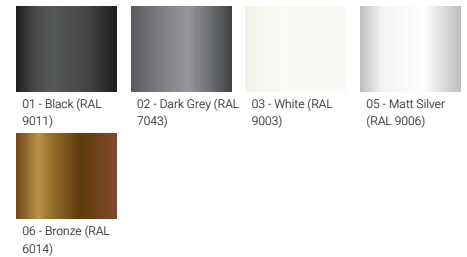

Feature

Optic

Product colour

Special finishes upon request

ATLANTIC

Technical information

	Model number	Light source	Power	Lumen	Optic	CCT / CRI	Dimming type	Weight
Shepherd's crook - Medium - Straight shade - Cone top								
ATLANTIC 9	AA-30186-2-2	1 COB	41 W	3015 - 3174 lm	G [141°]	3000K CRI80, 4000K CRI80	On/Off, 1-10V, DALI	8.6 kg
Shepherd's crook - Medium - Straight shade - Dome top								
ATLANTIC 9	AA-30186-2-1	1 COB	41 W	3015 - 3174 lm	G [141°]	3000K CRI80, 4000K CRI80	On/Off, 1-10V, DALI	8.6 kg
Shepherd's crook - Medium - Swept shade - Cone top								
ATLANTIC 9	AA-30186-1-2	1 COB	41 W	2976 - 3134 lm	G [141°]	3000K CRI80, 4000K CRI80	On/Off, 1-10V, DALI	8.6 kg
Shepherd's crook - Medium - Swept shade - Dome top								
ATLANTIC 9	AA-30186-1-1	1 COB	41 W	2976 - 3134 lm	G [141°]	3000K CRI80, 4000K CRI80	On/Off, 1-10V, DALI	8.6 kg