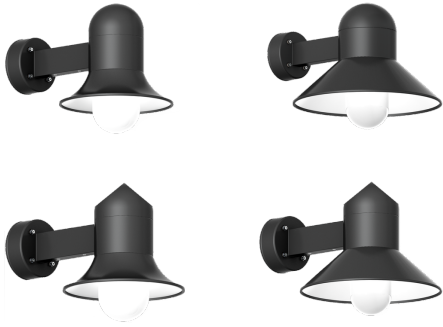

ATLANTIC

Classic urban neighbourhood wall-mounted luminaire family. Timeless lines coupled with unparalleled build quality, flexibility and performance.

Luminaire Structure

- Die-cast aluminium housing
- Pre-treated before powder coating ensuring high corrosion resistance
- Two cable entries for through wiring
- Stainless steel fasteners in grade 304 with zinc flake coating (ZFC)
- Durable silicone rubber gasket
- Opal toughened glass diffuser
- Integral control gear

Feature

Optic

Product colour

Special finishes upon request

ATLANTIC

Technical information

	Model number	Light source	Power	Lumen	Optic	CCT / CRI	Dimming type	Weight
Shepherd's crook - Medium - Straight shade - Cone top								
ATLANTIC 9	AA-30186-2-2	1 COB	41 W	3015 - 3174 lm	G [141°]	3000K CRI80, 4000K CRI80	On/Off, 1-10V, DALI	8.6 kg
Shepherd's crook - Medium - Straight shade - Dome top								
ATLANTIC 9	AA-30186-2-1	1 COB	41 W	3015 - 3174 lm	G [141°]	3000K CRI80, 4000K CRI80	On/Off, 1-10V, DALI	8.6 kg
Shepherd's crook - Medium - Swept shade - Cone top								
ATLANTIC 9	AA-30186-1-2	1 COB	41 W	2976 - 3134 lm	G [141°]	3000K CRI80, 4000K CRI80	On/Off, 1-10V, DALI	8.6 kg
Shepherd's crook - Medium - Swept shade - Dome top								
ATLANTIC 9	AA-30186-1-1	1 COB	41 W	2976 - 3134 lm	G [141°]	3000K CRI80, 4000K CRI80	On/Off, 1-10V, DALI	8.6 kg

Accessories

DALI Control System
Control-DALI

AA-30186-1-1	•
AA-30186-1-2	•
AA-30186-2-1	•
AA-30186-2-2	•

We reserve the right to make technical and design changes.

01:45, 26-04-2024

<https://www.ligman.com/atlantic-shepherds-crook-surface-wall-luminaires-atl-su3/>

THAILAND

LIGMAN Lighting Co.,Ltd.
17/2 Moo 4, Monthong, Bang Nam Prioao,
24150 Chachoengsao - Thailand
info@ligman.com

ATLANTIC

ATLANTIC
Surface facade luminaires

Classic urban neighbourhood wall-mounted luminaire family. Timeless lines coupled with unparalleled build quality, flexibility and performance.