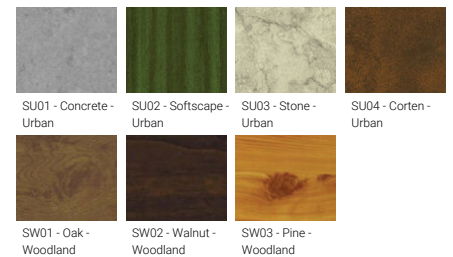

Feature

Optic

Product colour

Special finishes upon request

ATLANTIC

Technical information

	Model number	Light source	Power	Lumen	Optic	CCT / CRI	Dimming type	Weight
Shepherd's crook - Medium - Straight shade - Cone top								
ATLANTIC 9	AA-30186-2-2	1 COB	41 W	3015 - 3174 lm	G [141°]	3000K CRI80, 4000K CRI80	On/Off, 1-10V, DALI	8.6 kg
Shepherd's crook - Medium - Straight shade - Dome top								
ATLANTIC 9	AA-30186-2-1	1 COB	41 W	3015 - 3174 lm	G [141°]	3000K CRI80, 4000K CRI80	On/Off, 1-10V, DALI	8.6 kg
Shepherd's crook - Medium - Swept shade - Cone top								
ATLANTIC 9	AA-30186-1-2	1 COB	41 W	2976 - 3134 lm	G [141°]	3000K CRI80, 4000K CRI80	On/Off, 1-10V, DALI	8.6 kg
Shepherd's crook - Medium - Swept shade - Dome top								
ATLANTIC 9	AA-30186-1-1	1 COB	41 W	2976 - 3134 lm	G [141°]	3000K CRI80, 4000K CRI80	On/Off, 1-10V, DALI	8.6 kg