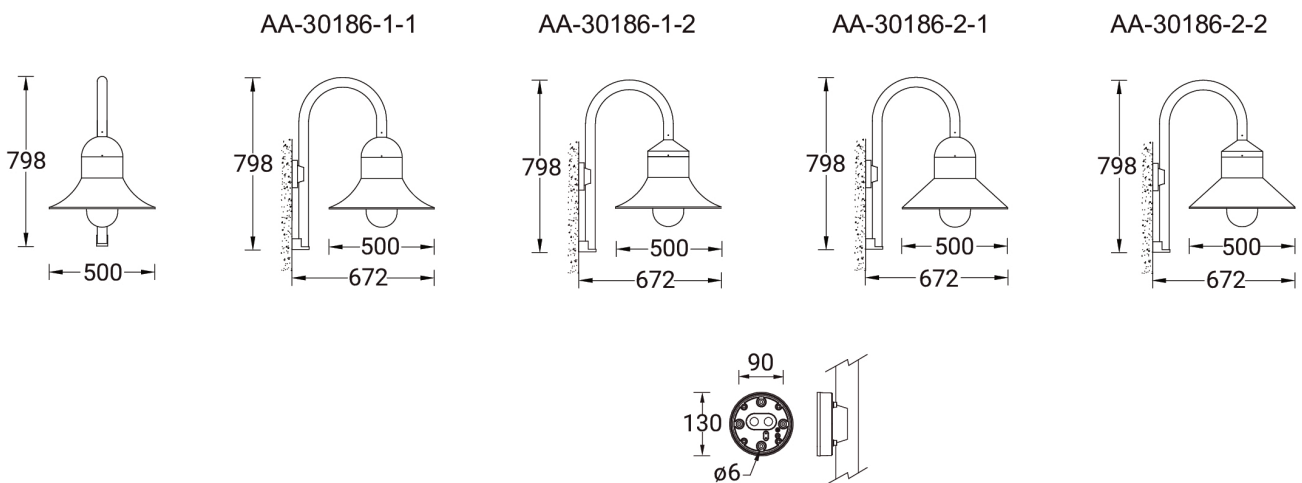

Feature

Optic

Product colour

Special finishes upon request

ATLANTIC

Technical information

	Model number	Light source	Power	Lumen	Optic	CCT / CRI	Dimming type	Weight
Shepherd's crook - Medium - Straight shade - Cone top								
ATLANTIC 9	AA-30186-2-2	1 COB	41 W	3015 - 3174 lm	G [141°]	3000K CRI80, 4000K CRI80	On/Off, 1-10V, DALI	8.6 kg
Shepherd's crook - Medium - Straight shade - Dome top								
ATLANTIC 9	AA-30186-2-1	1 COB	41 W	3015 - 3174 lm	G [141°]	3000K CRI80, 4000K CRI80	On/Off, 1-10V, DALI	8.6 kg
Shepherd's crook - Medium - Swept shade - Cone top								
ATLANTIC 9	AA-30186-1-2	1 COB	41 W	2976 - 3134 lm	G [141°]	3000K CRI80, 4000K CRI80	On/Off, 1-10V, DALI	8.6 kg
Shepherd's crook - Medium - Swept shade - Dome top								
ATLANTIC 9	AA-30186-1-1	1 COB	41 W	2976 - 3134 lm	G [141°]	3000K CRI80, 4000K CRI80	On/Off, 1-10V, DALI	8.6 kg

Accessories

DALI Control System
Control-DALI

AA-30186-1-1	•
AA-30186-1-2	•
AA-30186-2-1	•
AA-30186-2-2	•

We reserve the right to make technical and design changes.

01:45, 26-04-2024

<https://www.ligman.com/atlantic-shepherds-crook-surface-wall-luminaires-atl-su3/>