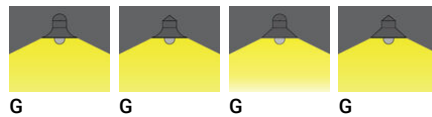

Feature

Optic

Product colour

Special finishes upon request

ATLANTIC

Technical information

	Model number	Light source	Power	Lumen	Optic	CCT / CRI	Dimming type	Weight
Shepherd's crook - Medium - Straight shade - Cone top								
ATLANTIC 9	AA-30186-2-2	1 COB	41 W	3015 - 3174 lm	G [141°]	3000K CRI80, 4000K CRI80	On/Off, 1-10V, DALI	8.6 kg
Shepherd's crook - Medium - Straight shade - Dome top								
ATLANTIC 9	AA-30186-2-1	1 COB	41 W	3015 - 3174 lm	G [141°]	3000K CRI80, 4000K CRI80	On/Off, 1-10V, DALI	8.6 kg
Shepherd's crook - Medium - Swept shade - Cone top								
ATLANTIC 9	AA-30186-1-2	1 COB	41 W	2976 - 3134 lm	G [141°]	3000K CRI80, 4000K CRI80	On/Off, 1-10V, DALI	8.6 kg
Shepherd's crook - Medium - Swept shade - Dome top								
ATLANTIC 9	AA-30186-1-1	1 COB	41 W	2976 - 3134 lm	G [141°]	3000K CRI80, 4000K CRI80	On/Off, 1-10V, DALI	8.6 kg