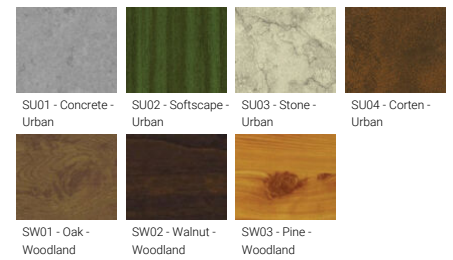

Feature

Optic

Product colour

Special finishes upon request

BENTON

Technical information

	Model number	Light source	Power	Lumen	Optic	CCT / CRI	Dimming type	Weight	
Ø160 - 1000 mm									
BENTON 1	BE-10001	1 COB	21 W	1081 - 1094 lm	G [76°]	3000K CRI80, 4000K CRI80	On/Off, 1-10V, DALI	7.0 kg	
BENTON 9	BE-10061	1 COB	20 W	955 - 1027 lm	G [126°]	3000K CRI80, 4000K CRI80	On/Off, 1-10V, DALI	7 kg	
Ø225 - 1000 mm									
BENTON 2	BE-10011	1 COB	26 W	1622 - 1642 lm	G [65°]	3000K CRI80, 4000K CRI80	On/Off, 1-10V, DALI	9.5 kg	
BENTON 10	BE-10071	1 COB	27 W	1427 - 1534 lm	G [147°]	3000K CRI80, 4000K CRI80	On/Off, 1-10V, DALI	9.5 kg	