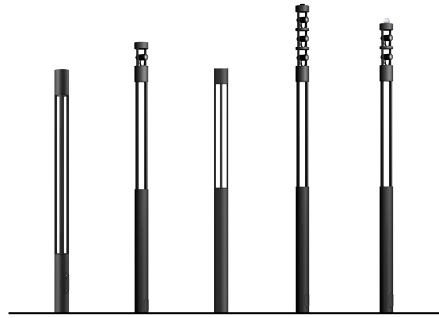

BENTON

Modern urban lighting furniture. Fashionable contemporary structures creating glare-free soft illumination patterns.

Luminaire Structure

- Die-cast aluminium housing
- Extruded aluminium column
- Pre-treated before powder coating ensuring high corrosion resistance

Feature

Optic

Product colour

Special finishes upon request

BENTON

Technical information

	Model number	Light source	Power	Lumen	Optic	CCT / CRI	Dimming type	Weight	
Ø160 - 1000 mm									
BENTON 1	BE-10001	1 COB	21 W	1081 - 1094 lm	G [76°]	3000K CRI80, 4000K CRI80	On/Off, 1-10V, DALI	7.0 kg	
BENTON 9	BE-10061	1 COB	20 W	955 - 1027 lm	G [126°]	3000K CRI80, 4000K CRI80	On/Off, 1-10V, DALI	7 kg	
Ø225 - 1000 mm									
BENTON 2	BE-10011	1 COB	26 W	1622 - 1642 lm	G [65°]	3000K CRI80, 4000K CRI80	On/Off, 1-10V, DALI	9.5 kg	
BENTON 10	BE-10071	1 COB	27 W	1427 - 1534 lm	G [147°]	3000K CRI80, 4000K CRI80	On/Off, 1-10V, DALI	9.5 kg	

Accessories

	 Anchor bolt A10291	 Anchor bolt A10491	 DALI Control System Control-DALI
BE-10001	•		•
BE-10011		•	•
BE-10061	•		•
BE-10071		•	•

BE-10001, BE-10061

BE-10011, BE-10071

BENTON

BENTON
Pillar luminaires

Neat ornamental landscape way-finding. Discrete restrained wayfaring within a contemporary frame.

<https://www.ligman.com/benton-pillar-luminaire-s-ben-bo3/>

BENTON
Light columns

Modern urban lighting furniture. Fashionable contemporary structures creating glare-free soft illumination patterns, available with optional top-mounted adjustable accent projectors.