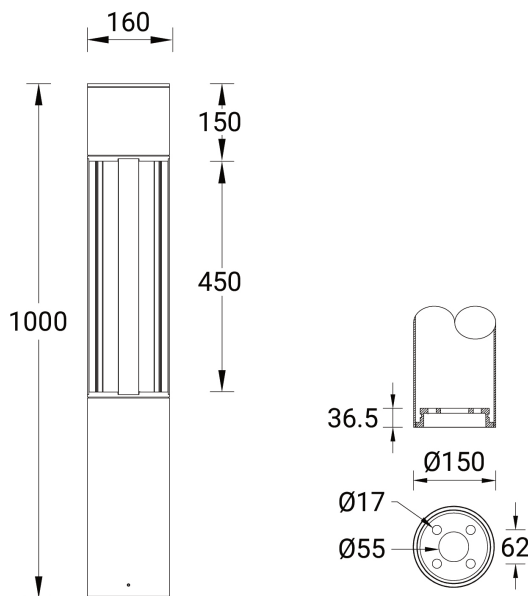

BENTON

Technical information

	Model number	Light source	Power	Lumen	Optic	CCT / CRI	Dimming type	Weight	
Ø160 - 1000 mm									
BENTON 1	BE-10001	1 COB	21 W	1081 - 1094 lm	G [76°]	3000K CRI80, 4000K CRI80	On/Off, 1-10V, DALI	7.0 kg	
BENTON 9	BE-10061	1 COB	20 W	955 - 1027 lm	G [126°]	3000K CRI80, 4000K CRI80	On/Off, 1-10V, DALI	7 kg	
Ø225 - 1000 mm									
BENTON 2	BE-10011	1 COB	26 W	1622 - 1642 lm	G [65°]	3000K CRI80, 4000K CRI80	On/Off, 1-10V, DALI	9.5 kg	
BENTON 10	BE-10071	1 COB	27 W	1427 - 1534 lm	G [147°]	3000K CRI80, 4000K CRI80	On/Off, 1-10V, DALI	9.5 kg	

Accessories

	 Anchor bolt A10291	 Anchor bolt A10491	 DALI Control System Control-DALI
BE-10001	•		•
BE-10011		•	•
BE-10061	•		•
BE-10071		•	•

BE-10001, BE-10061