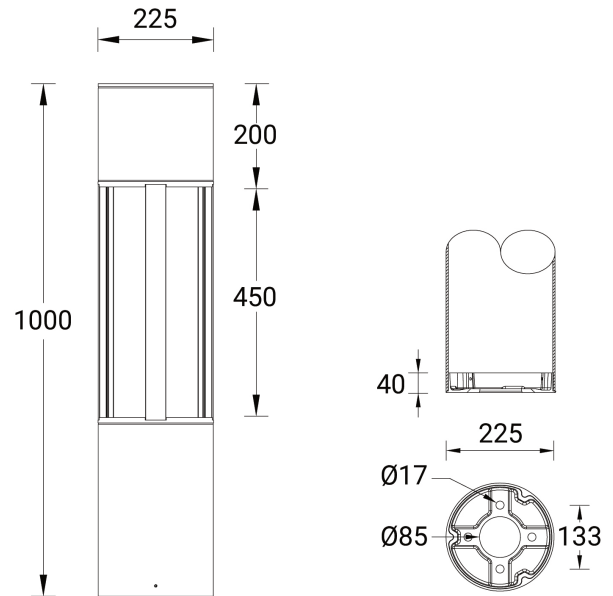

BE-10011, BE-10071