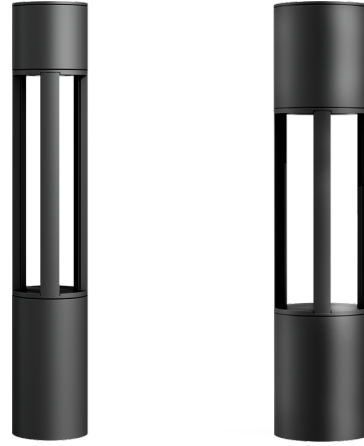

BENTON

Modern urban lighting furniture. Fashionable contemporary structures creating glare-free soft illumination patterns.

Luminaire Structure

- Die-cast aluminium housing
- Extruded aluminium column
- Pre-treated before powder coating ensuring high corrosion resistance

- Single cable entry
- Stainless steel fasteners in grade 304 with zinc flake coating (ZFC)
- Durable silicone rubber gasket
- Clear toughened glass

- High-efficiency optical reflector or high-efficiency polycarbonate lens
- Integral control gear

Feature

Optic

Product colour

Special finishes upon request

BENTON

Technical information

	Model number	Light source	Power	Lumen	Optic	CCT / CRI	Dimming type	Weight	
Ø160 - 1000 mm									
BENTON 1	BE-10001	1 COB	21 W	1081 - 1094 lm	G [76°]	3000K CRI80, 4000K CRI80	On/Off, 1-10V, DALI	7.0 kg	
BENTON 9	BE-10061	1 COB	20 W	955 - 1027 lm	G [126°]	3000K CRI80, 4000K CRI80	On/Off, 1-10V, DALI	7 kg	
Ø225 - 1000 mm									
BENTON 2	BE-10011	1 COB	26 W	1622 - 1642 lm	G [65°]	3000K CRI80, 4000K CRI80	On/Off, 1-10V, DALI	9.5 kg	
BENTON 10	BE-10071	1 COB	27 W	1427 - 1534 lm	G [147°]	3000K CRI80, 4000K CRI80	On/Off, 1-10V, DALI	9.5 kg	

Neat ornamental landscape way-finding. Discrete restrained wayfaring within a contemporary frame.

<https://www.ligman.com/benton-pillar-luminaire-s-ben-bo3/>

BENTON
Light columns

Modern urban lighting furniture. Fashionable contemporary structures creating glare-free soft illumination patterns, available with optional top-mounted adjustable accent projectors.