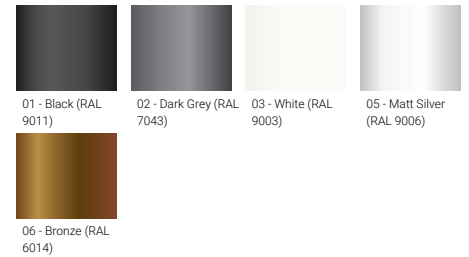

Feature

Optic

Product colour

Special finishes upon request

BENTON

Technical information

	Model number	Light source	Power	Lumen	Optic	CCT / CRI	Dimming type	Weight	
Ø160 - 1000 mm									
BENTON 1	BE-10001	1 COB	21 W	1081 - 1094 lm	G [76°]	3000K CRI80, 4000K CRI80	On/Off, 1-10V, DALI	7.0 kg	
BENTON 9	BE-10061	1 COB	20 W	955 - 1027 lm	G [126°]	3000K CRI80, 4000K CRI80	On/Off, 1-10V, DALI	7 kg	
Ø225 - 1000 mm									
BENTON 2	BE-10011	1 COB	26 W	1622 - 1642 lm	G [65°]	3000K CRI80, 4000K CRI80	On/Off, 1-10V, DALI	9.5 kg	
BENTON 10	BE-10071	1 COB	27 W	1427 - 1534 lm	G [147°]	3000K CRI80, 4000K CRI80	On/Off, 1-10V, DALI	9.5 kg	