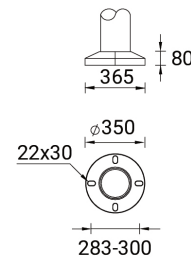

Product code	Type	Height (H)
BE-20021, BE-20051	1 projector	4,935
BE-20022, BE-20052	2 projectors	5,308
BE-20023, BE-20053	3 projectors	5,687