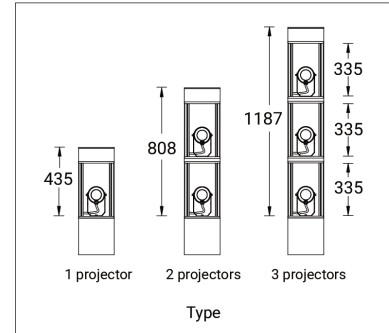

BENTON

BE-20021, BE-20051
BE-20022, BE-20052
BE-20023, BE-20053

BE-20011, BE-20041

Product code	Type	Height (H)
BE-20021, BE-20051	1 projector	4,935
BE-20022, BE-20052	2 projectors	5,308
BE-20023, BE-20053	3 projectors	5,687