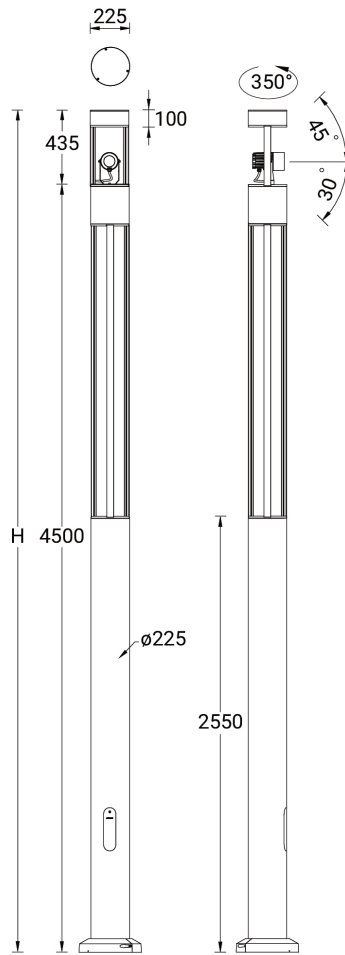

BENTON

BE-20021, BE-20051
BE-20022, BE-20052
BE-20023, BE-20053

BE-20011, BE-20041

Product code	Type	Height (H)
BE-20021, BE-20051	1 projector	4,935
BE-20022, BE-20052	2 projectors	5,308
BE-20023, BE-20053	3 projectors	5,687