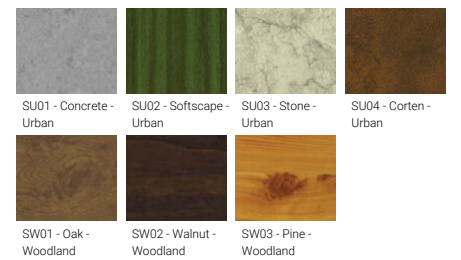

Special finishes upon request