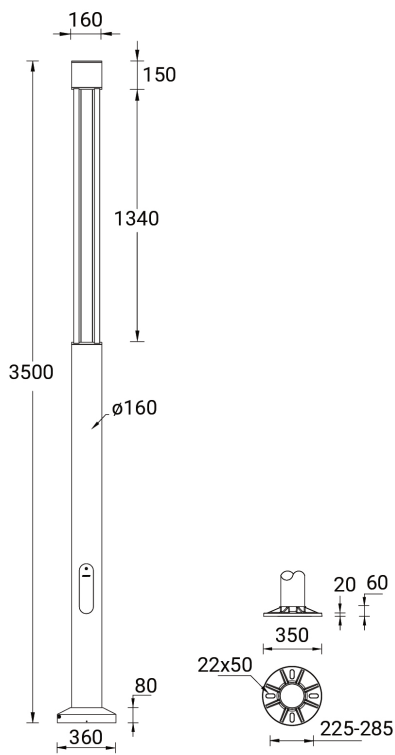

BENTON

BE-20021, BE-20051
BE-20022, BE-20052
BE-20023, BE-20053

BE-20011, BE-20041

Product code	Type	Height (H)
BE-20021, BE-20051	1 projector	4,935
BE-20022, BE-20052	2 projectors	5,308
BE-20023, BE-20053	3 projectors	5,687