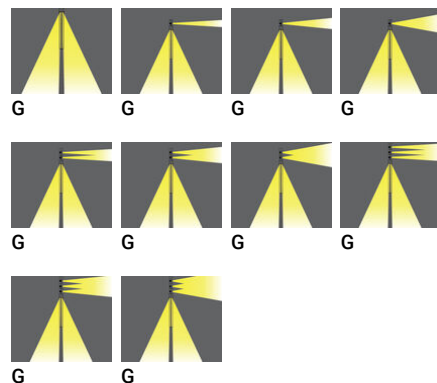

BENTON

Modern urban lighting furniture. Fashionable contemporary structures creating glare-free soft illumination patterns, available with optional top-mounted adjustable accent projectors.

Luminaire Structure

- Die-cast aluminium housing
- Extruded aluminium column
- Pre-treated before powder coating ensuring high corrosion resistance

- Stainless steel fasteners in grade 304 with zinc flake coating (ZFC)
- Durable silicone rubber gasket
- Clear toughened glass
- High-efficiency optical reflector or high-efficiency polycarbonate lens
- Maximum wind load resistance is 160 km/h

- Surge protection 10kV
- BENTON luminaires with projectors on top and colder than 3000K CCT do not meet the IDA certification requirements
- BENTON 3 and 11 are not available in European Union

Feature

Optic

Product colour

Special finishes upon request