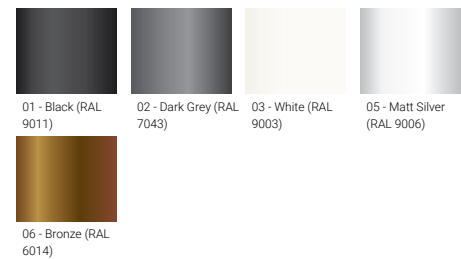

Product colour