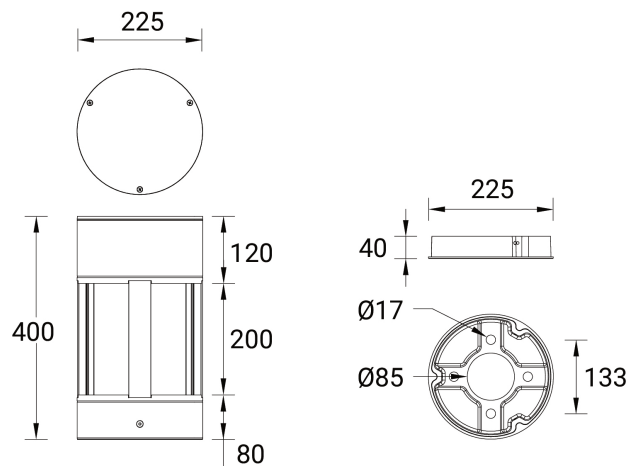

BE-70011, BE-70031