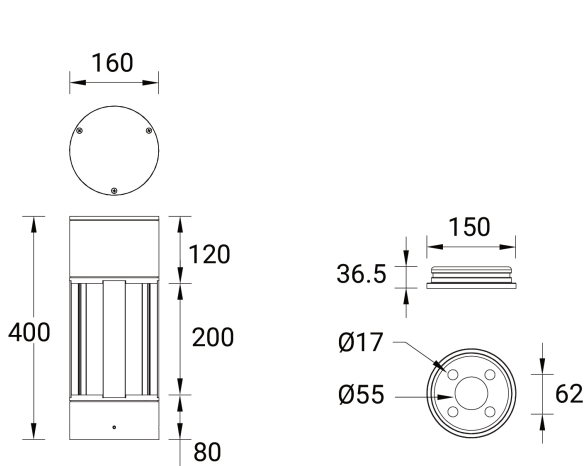

BENTON

Technical information

	Model number	Light source	Power	Lumen	Optic	CCT / CRI	Dimming type	Weight	
Ø160 - 400 mm									
BENTON 5	BE-70001	1 COB	14 W	608 - 615 lm	G [76°]	3000K CRI80, 4000K CRI80	On/Off, 1-10V, DALI	4.1 kg	
BENTON 7	BE-70021	1 COB	14 W	668 - 718 lm	G [142°]	3000K CRI80, 4000K CRI80	On/Off, 1-10V, DALI	4.1 kg	
Ø225 - 400 mm									
BENTON 6	BE-70011	1 COB	21 W	1096 - 1109 lm	G [76°]	3000K CRI80, 4000K CRI80	On/Off, 1-10V, DALI	6.2 kg	
BENTON 8	BE-70031	1 COB	20 W	1338 - 1439 lm	G [133°]	3000K CRI80, 4000K CRI80	On/Off, 1-10V, DALI	6.2 kg	

Accessories

	 Anchor bolt A10291	 Anchor bolt A10491	 DALI Control System Control-DALI
BE-70001	•		•
BE-70011		•	•
BE-70021	•		•
BE-70031		•	•

BE-70001, BE-70021