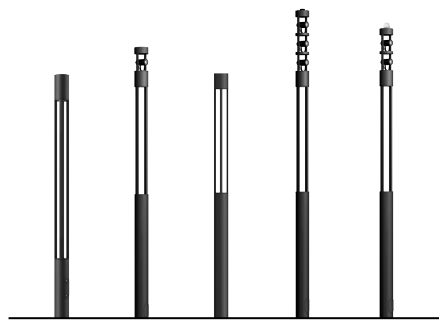

BENTON
Light columns

Modern urban lighting furniture. Fashionable contemporary structures creating glare-free soft illumination patterns, available with optional top-mounted adjustable accent projectors.

<https://www.ligman.com/benton-light-columns-be-li3/>