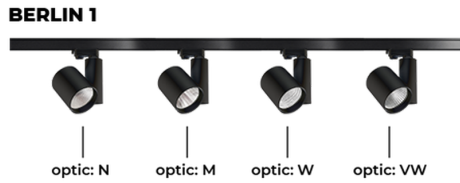

BERLIN

Professional, powerful compact track spotlight family. Extensive beam options and range of optics & accessories.

Luminaire Structure

- Die-cast aluminium housing heat sink
- Adjustable: Tilt 2x90°, Rotation 350°
- With powder coating
- Aluminium reflector
- Dimmable
- Integral control gear
- With 3-phase universal adapter

Feature

Optic

Product colour

BERLIN

Technical information

	Model number	Light source	Power	Lumen	Optic	CCT / CRI	Dimming type	Weight
Medium								
BERLIN 1	BEB-80021	1 COB	30 W	1901 - 2106 lm	N [15°], M [24°], W [30°], VW [51°]	3000K CRI90, 4000K CRI90	On/Off, 1-10V, DALI	
Small								
BERLIN 2	BEB-80031	1 LED	15 W	711 - 1023 lm	N [14°], M [21°], W [29°], VW [50°]	3000K CRI90, 4000K CRI90	On/Off, 1-10V, DALI	