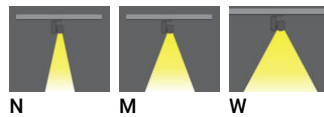

BERLIN

Professional, powerful compact track spotlight family. Extensive beam options and range of optics & accessories.

Luminaire Structure

- Die-cast aluminium housing heat sink
- Adjustable: Tilt 2x90°, Rotation 350°
- With powder coating
- Aluminium reflector
- Dimmable
- Integral control gear
- With 3-phase universal adapter

Feature

Optic

Product colour

BERLIN

Technical information

	Model number	Light source	Power	Lumen	Optic	CCT / CRI	Dimming type	Weight
Medium								
BERLIN 1	BEB-80021	1 COB	30 W	1901 - 2106 lm	N [15°], M [24°], W [30°], VW [51°]	3000K CRI90, 4000K CRI90	On/Off, 1-10V, DALI	
Small								
BERLIN 2	BEB-80031	1 LED	15 W	711 - 1023 lm	N [14°], M [21°], W [29°], VW [50°]	3000K CRI90, 4000K CRI90	On/Off, 1-10V, DALI	