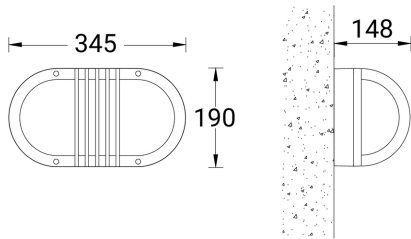

CAPSULE

CA-30305
CA-30305-1MS
CA-30306