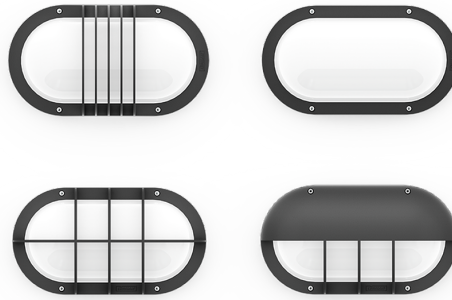

CAPSULE

Shielded, wall-mounted bulkhead range.
Classic utilitarian bulkheads with numerous options and a contemporary twist.

Luminaire Structure

- Die-cast aluminium housing and frame
- Pre-treated before powder coating ensuring high corrosion resistance
- Two cable entries for through wiring
- Stainless steel fasteners in grade 304 with zinc flake coating (ZFC)
- Durable silicone rubber gasket
- Opal UV-stabilised polycarbonate diffuser
- Integral control gear

Feature

Optic

Product colour

Special finishes upon request

CAPSULE

Technical information

	Model number	Light source	Power	Lumen	Optic	CCT / CRI	Dimming type	Weight
CAPSULE 1	CA-30305	96 LED	15 W	1247 - 1313 lm	G [99°x165°]	3000K CRI80, 4000K CRI80	On/Off, 1-10V, DALI	2.5 kg
CAPSULE 3	CA-30325	96 LED	15 W	1518 - 1597 lm	G [126°x163°]	3000K CRI80, 4000K CRI80	On/Off, 1-10V, DALI	2.2 kg
CAPSULE 4	CA-30596	96 LED	15 W	1355 - 1427 lm	G [106°x172°]	3000K CRI80, 4000K CRI80	On/Off, 1-10V, DALI	2.5 kg
CAPSULE 5	CA-30606	96 LED	15 W	670 - 705 lm	G [101°x22°]	3000K CRI80, 4000K CRI80	On/Off, 1-10V, DALI	2.6 kg
Tunable white								
CAPSULE 1	CA-30306	192 LED	16 W	1188 lm	G [99°x164°]	TW (2700K - 6500K)	DALI	2.5 kg
CAPSULE 3	CA-30326	192 LED	16 W	1455 lm	G [125°x161°]	TW (2700K - 6500K)	DALI	2.2 kg
CAPSULE 4	CA-30597	192LED	16 W	1224 lm	G [108°x169°]	TW (2700K - 6500K)	DALI	2.5 kg
CAPSULE 5	CA-30607	192 LED	16 W	632 lm	G [102°x23°]	TW (2700K - 6500K)	DALI	2.6 kg
With integrated motion sensor								
CAPSULE 1	CA-30305-1MS	96 LED	15 W	1247 - 1313 lm	G [99°x165°]	3000K CRI80, 4000K CRI80	On/Off, 1-10V	2.5 kg
CAPSULE 3	CA-30325-1MS	96 LED	15 W	1518 - 1597 lm	G [126°x163°]	3000K CRI80, 4000K CRI80	On/Off, 1-10V	2.2 kg
CAPSULE 4	CA-30596-1MS	96 LED	15 W	1355 - 1427 lm	G [106°x172°]	3000K CRI80, 4000K CRI80	On/Off, 1-10V	2.5 kg
CAPSULE 5	CA-30606-1MS	96 LED	15 W	670 - 705 lm	G [101°x22°]	3000K CRI80, 4000K CRI80	On/Off, 1-10V	2.6 kg