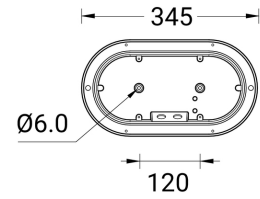

CA-30325
CA-30325-1MS
CA-30326