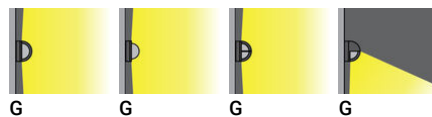

Feature

Optic

Product colour

Special finishes upon request

CAPSULE

Technical information

	Model number	Light source	Power	Lumen	Optic	CCT / CRI	Dimming type	Weight
CAPSULE 1	CA-30305	96 LED	15 W	1247 - 1313 lm	G [99°x165°]	3000K CRI80, 4000K CRI80	On/Off, 1-10V, DALI	2.5 kg
CAPSULE 3	CA-30325	96 LED	15 W	1518 - 1597 lm	G [126°x163°]	3000K CRI80, 4000K CRI80	On/Off, 1-10V, DALI	2.2 kg
CAPSULE 4	CA-30596	96 LED	15 W	1355 - 1427 lm	G [106°x172°]	3000K CRI80, 4000K CRI80	On/Off, 1-10V, DALI	2.5 kg
CAPSULE 5	CA-30606	96 LED	15 W	670 - 705 lm	G [101°x22°]	3000K CRI80, 4000K CRI80	On/Off, 1-10V, DALI	2.6 kg
Tunable white								
CAPSULE 1	CA-30306	192 LED	16 W	1188 lm	G [99°x164°]	TW (2700K - 6500K)	DALI	2.5 kg
CAPSULE 3	CA-30326	192 LED	16 W	1455 lm	G [125°x161°]	TW (2700K - 6500K)	DALI	2.2 kg
CAPSULE 4	CA-30597	192LED	16 W	1224 lm	G [108°x169°]	TW (2700K - 6500K)	DALI	2.5 kg
CAPSULE 5	CA-30607	192 LED	16 W	632 lm	G [102°x23°]	TW (2700K - 6500K)	DALI	2.6 kg
With integrated motion sensor								
CAPSULE 1	CA-30305-1MS	96 LED	15 W	1247 - 1313 lm	G [99°x165°]	3000K CRI80, 4000K CRI80	On/Off, 1-10V	2.5 kg
CAPSULE 3	CA-30325-1MS	96 LED	15 W	1518 - 1597 lm	G [126°x163°]	3000K CRI80, 4000K CRI80	On/Off, 1-10V	2.2 kg
CAPSULE 4	CA-30596-1MS	96 LED	15 W	1355 - 1427 lm	G [106°x172°]	3000K CRI80, 4000K CRI80	On/Off, 1-10V	2.5 kg
CAPSULE 5	CA-30606-1MS	96 LED	15 W	670 - 705 lm	G [101°x22°]	3000K CRI80, 4000K CRI80	On/Off, 1-10V	2.6 kg