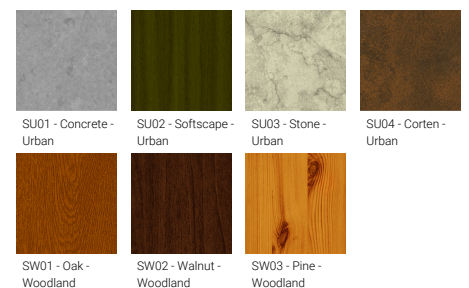

Feature

Optic

Product colour

Special finishes upon request

CAPSULE

Technical information

	Model number	Light source	Power	Lumen	Optic	CCT / CRI	Dimming type	Weight
CAPSULE 1	CA-30305	96 LED	15 W	1247 - 1313 lm	G [99°x165°]	3000K CRI80, 4000K CRI80	On/Off, 1-10V, DALI	2.5 kg
CAPSULE 3	CA-30325	96 LED	15 W	1518 - 1597 lm	G [126°x163°]	3000K CRI80, 4000K CRI80	On/Off, 1-10V, DALI	2.2 kg
CAPSULE 4	CA-30596	96 LED	15 W	1355 - 1427 lm	G [106°x172°]	3000K CRI80, 4000K CRI80	On/Off, 1-10V, DALI	2.5 kg
CAPSULE 5	CA-30606	96 LED	15 W	670 - 705 lm	G [101°x22°]	3000K CRI80, 4000K CRI80	On/Off, 1-10V, DALI	2.6 kg
Tunable white								
CAPSULE 1	CA-30306	192 LED	16 W	1188 lm	G [99°x164°]	TW (2700K - 6500K)	DALI	2.5 kg
CAPSULE 3	CA-30326	192 LED	16 W	1455 lm	G [125°x161°]	TW (2700K - 6500K)	DALI	2.2 kg
CAPSULE 4	CA-30597	192LED	16 W	1224 lm	G [108°x169°]	TW (2700K - 6500K)	DALI	2.5 kg
CAPSULE 5	CA-30607	192 LED	16 W	632 lm	G [102°x23°]	TW (2700K - 6500K)	DALI	2.6 kg
With integrated motion sensor								
CAPSULE 1	CA-30305-1MS	96 LED	15 W	1247 - 1313 lm	G [99°x165°]	3000K CRI80, 4000K CRI80	On/Off, 1-10V	2.5 kg
CAPSULE 3	CA-30325-1MS	96 LED	15 W	1518 - 1597 lm	G [126°x163°]	3000K CRI80, 4000K CRI80	On/Off, 1-10V	2.2 kg
CAPSULE 4	CA-30596-1MS	96 LED	15 W	1355 - 1427 lm	G [106°x172°]	3000K CRI80, 4000K CRI80	On/Off, 1-10V	2.5 kg
CAPSULE 5	CA-30606-1MS	96 LED	15 W	670 - 705 lm	G [101°x22°]	3000K CRI80, 4000K CRI80	On/Off, 1-10V	2.6 kg