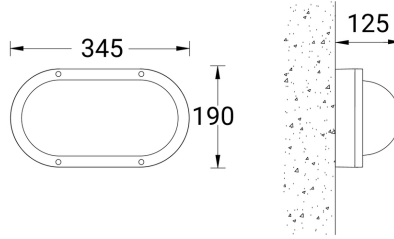

CA-30325
CA-30325-1MS
CA-30326