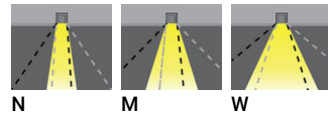

CEDAR

Twin directional downlight, part of the modular range. Modular: flexibility in a host of technical configurations.

Luminaire Structure

- Die-cast aluminium housing with powder coating

- Die-cast aluminium heat sink with excellent thermal management
 - Propriety lens design for high LOR
 - Adjustable: Tilt 30°

- Remote driver is included

Feature

Optic

Product colour

CEDAR

Technical information

	Model number	Light source	Power	Lumen	Optic	CCT / CRI	Dimming type	Weight
118x238 mm								
CEDAR 1	CD-80001	2 x 5 LED	19 W	1660 - 1988 lm	N [19°], M [31°], W [48°]	3000K CRI80, 4000K CRI80	On/Off, 1-10V, DALI, Trailing edge	1.00 kg.
CEDAR 1	CD-80011	2 x 7 LED	24 W	2390 - 2770 lm	N [15°], M [26°], W [35°]	3000K CRI80, 4000K CRI80	On/Off, 1-10V, DALI, Trailing edge	1.17 kg.
147x291 mm								
CEDAR 2	CD-80021	2 x 9 LED	30 W	3054 - 3542 lm	N [16°], M [27°], W [37°]	3000K CRI80, 4000K CRI80	On/Off, 1-10V, DALI, Trailing edge	1.87 kg.
CEDAR 2	CD-80031	2 x 12 LED	40 W	4004 - 4452 lm	N [15°], M [26°], W [39°]	3000K CRI80, 4000K CRI80	On/Off, 1-10V, DALI, Trailing edge	2.04 kg.
CEDAR 3	CD-80041	2 x 18 LED	62 W	6514 - 7328 lm	N [15°], M [27°], W [42°]	3000K CRI80, 4000K CRI80	On/Off, 1-10V, DALI	2.59 kg.