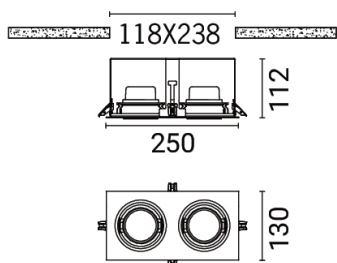

CEDAR

CD-80001