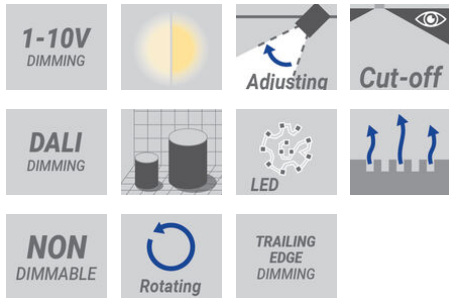

CEDAR

Twin directional downlight, part of the modular range. Modular: flexibility in a host of technical configurations.

Luminaire Structure

- Die-cast aluminium housing with powder coating

- Die-cast aluminium heat sink with excellent thermal management
 - Propriety lens design for high LOR
 - Adjustable: Tilt 30°

- Remote driver is included

Feature

Optic

Product colour

CEDAR

Technical information

	Model number	Light source	Power	Lumen	Optic	CCT / CRI	Dimming type	Weight
118x238 mm								
CEDAR 1	CD-80001	2 x 5 LED	19 W	1660 - 1988 lm	N [19°], M [31°], W [48°]	3000K CRI80, 4000K CRI80	On/Off, 1-10V, DALI, Trailing edge	1.00 kg.
CEDAR 1	CD-80011	2 x 7 LED	24 W	2390 - 2770 lm	N [15°], M [26°], W [35°]	3000K CRI80, 4000K CRI80	On/Off, 1-10V, DALI, Trailing edge	1.17 kg.
147x291 mm								
CEDAR 2	CD-80021	2 x 9 LED	30 W	3054 - 3542 lm	N [16°], M [27°], W [37°]	3000K CRI80, 4000K CRI80	On/Off, 1-10V, DALI, Trailing edge	1.87 kg.
CEDAR 2	CD-80031	2 x 12 LED	40 W	4004 - 4452 lm	N [15°], M [26°], W [39°]	3000K CRI80, 4000K CRI80	On/Off, 1-10V, DALI, Trailing edge	2.04 kg.
CEDAR 3	CD-80041	2 x 18 LED	62 W	6514 - 7328 lm	N [15°], M [27°], W [42°]	3000K CRI80, 4000K CRI80	On/Off, 1-10V, DALI	2.59 kg.