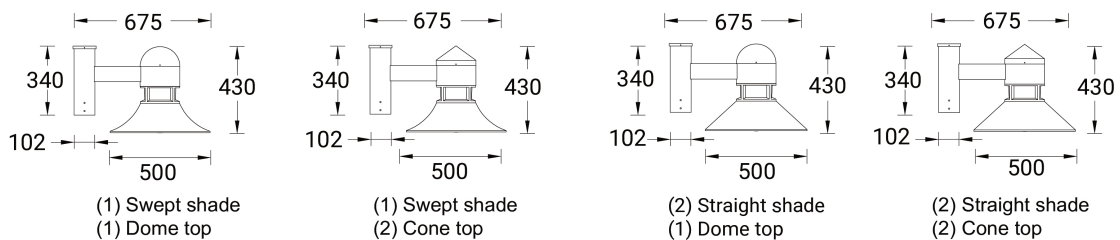

COLUMBUS

Technical information

	Model number	Light source	Power	Lumen	Optic	CCT / CRI	Dimming type	Weight
Straight shade - Cone top								
COLUMBUS 4	CO-20136-2-2	1 COB	41 W	2156 - 2182 lm	G [144°]	3000K CRI80, 4000K CRI80	DALI, 1-10V, On/Off	9.0 kg
Straight shade - Dome top								
COLUMBUS 4	CO-20136-2-1	1 COB	41 W	2156 - 2182 lm	G [144°]	3000K CRI80, 4000K CRI80	DALI, 1-10V, On/Off	9.0 kg
Swept shade - Cone top								
COLUMBUS 4	CO-20136-1-2	1 COB	41 W	2019 - 2044 lm	G [144°]	3000K CRI80, 4000K CRI80	DALI, 1-10V, On/Off	9.0 kg
Swept shade - Dome top								
COLUMBUS 4	CO-20136-1-1	1 COB	41 W	2019 - 2044 lm	G [144°]	3000K CRI80, 4000K CRI80	DALI, 1-10V, On/Off	9.0 kg

COLUMBUS

COLUMBUS 4

We reserve the right to make technical and design changes.

01:21, 30-08-2021

<https://www.ligman.com/columbus-post-top-luminaires-co-po3/>

Europe
LIGMAN EUROPE s.r.o.
VGP Park Ústí nad Labem
P 2 120
40317, Přestanov
Czech Republic
+420 477 071 500
sales.cz@ligman.com

ASIA PACIFIC
LIGMAN Lighting Co.,Ltd.
17/2 Moo4 Monthong
Bangnampreaw
24150, Chachoengsao
Thailand
+66 2 108 6700
info@ligman.com