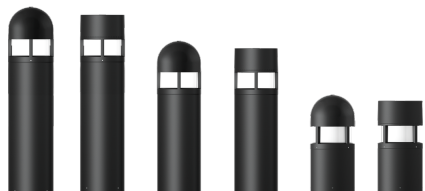

COLUMBUS

COLUMBUS
Bollards

Cost-effective classic exterior bollard range. Elegant urban form with lateral light accent and optional top covers.

<https://www.ligman.com/columbus-bollards-co-bo3/>