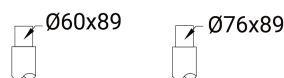

COLUMBUS

Technical information

	Model number	Light source	Power	Lumen	Optic	CCT / CRI	Dimming type	Weight
Straight shade - Cone top								
COLUMBUS 4	CO-20136-2-2	1 COB	41 W	2156 - 2182 lm	G [144°]	3000K CRI80, 4000K CRI80	DALI, 1-10V, On/Off	9.0 kg
Straight shade - Dome top								
COLUMBUS 4	CO-20136-2-1	1 COB	41 W	2156 - 2182 lm	G [144°]	3000K CRI80, 4000K CRI80	DALI, 1-10V, On/Off	9.0 kg
Swept shade - Cone top								
COLUMBUS 4	CO-20136-1-2	1 COB	41 W	2019 - 2044 lm	G [144°]	3000K CRI80, 4000K CRI80	DALI, 1-10V, On/Off	9.0 kg
Swept shade - Dome top								
COLUMBUS 4	CO-20136-1-1	1 COB	41 W	2019 - 2044 lm	G [144°]	3000K CRI80, 4000K CRI80	DALI, 1-10V, On/Off	9.0 kg

COLUMBUS

COLUMBUS 4

Spigot post top

We reserve the right to make technical and design changes.

01:21, 30-08-2021

<https://www.ligman.com/columbus-post-top-luminaires-co-po3/>

Europe
LIGMAN EUROPE s.r.o.
VGP Park Ústí nad Labem
P 2 120
40317, Přestanov
Czech Republic
+420 477 071 500
sales.cz@ligman.com

ASIA PACIFIC
LIGMAN Lighting Co.,Ltd.
17/2 Moo4 Monthong
Bangnampreaw
24150, Chachoengsao
Thailand
+66 2 108 6700
info@ligman.com