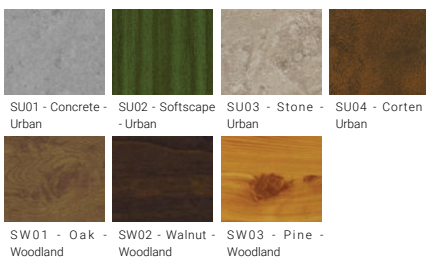

Feature

Light symbol

Product colour

Special finishes upon request

We reserve the right to make technical and design changes.

01:13, 30-08-2021

<https://www.ligman.com/columbus-surface-facade-luminaires-co-su3/>