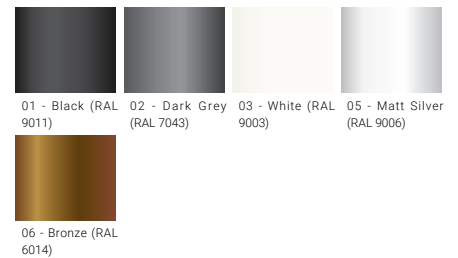

Feature

Light symbol

Product colour

Special finishes upon request

We reserve the right to make technical and design changes.

01:13, 30-08-2021

<https://www.ligman.com/columbus-surface-facade-luminaires-co-su3/>