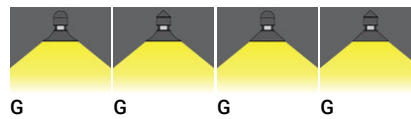

Light symbol