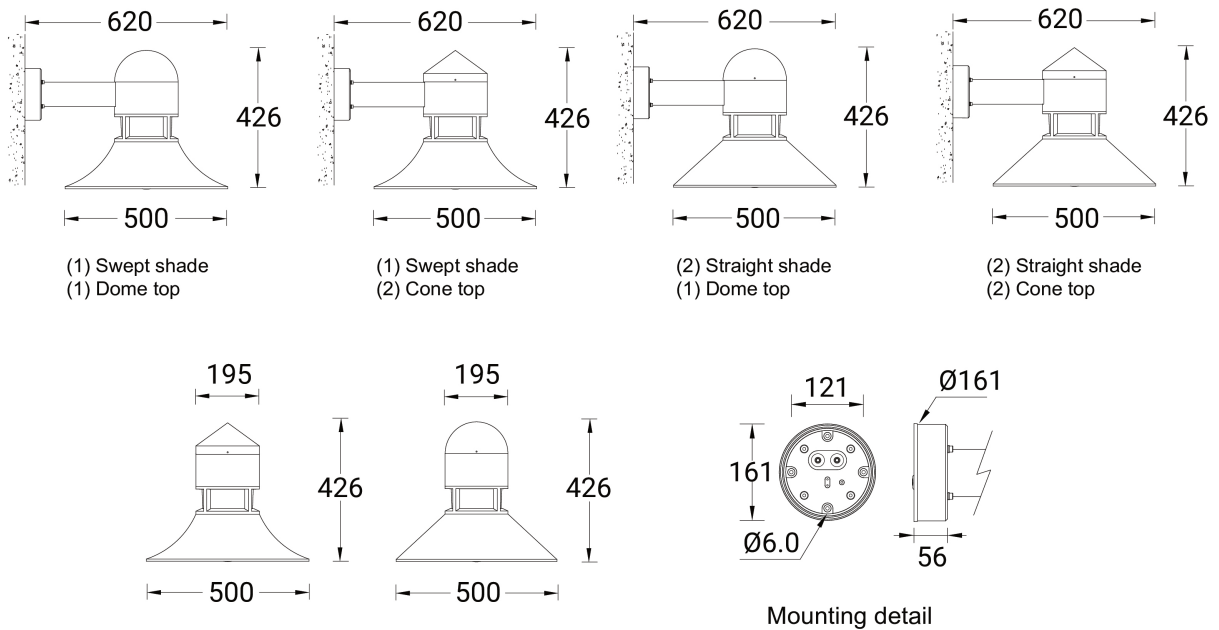

COLUMBUS

COLUMBUS

COLUMBUS 6

We reserve the right to make technical and design changes.

01:13, 30-08-2021

<https://www.ligman.com/columbus-surface-facade-luminaires-co-su3/>

Europe
LIGMAN EUROPE s.r.o.
VGP Park Ústí nad Labem
P 2 120
40317, Přestanov
Czech Republic
+420 477 071 500
sales.cz@ligman.com

ASIA PACIFIC
LIGMAN Lighting Co.,Ltd.
17/2 Moo4 Monthong
Bangnampreaw
24150, Chachoengsao
Thailand
+66 2 108 6700
info@ligman.com