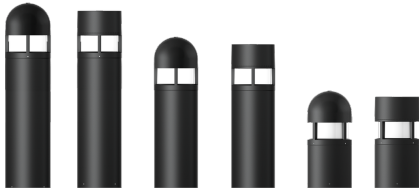

COLUMBUS

COLUMBUS
Bollards

Cost-effective classic exterior bollard range. Elegant urban form with lateral light accent and optional top covers.

<https://www.ligman.com/columbus-bollards-co-bo3/>