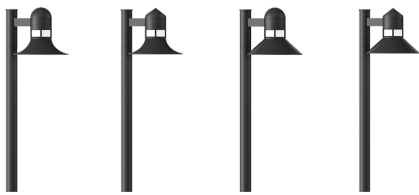

COLUMBUS
Post top luminaires

Cost-effective classic exterior post top range. Elegant urban form with lateral light accent and optional shades.

<https://www.ligman.com/columbus-post-top-luminaires-co-po3/>