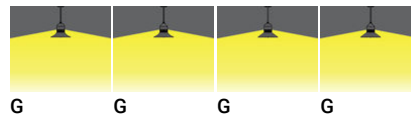

Light symbol