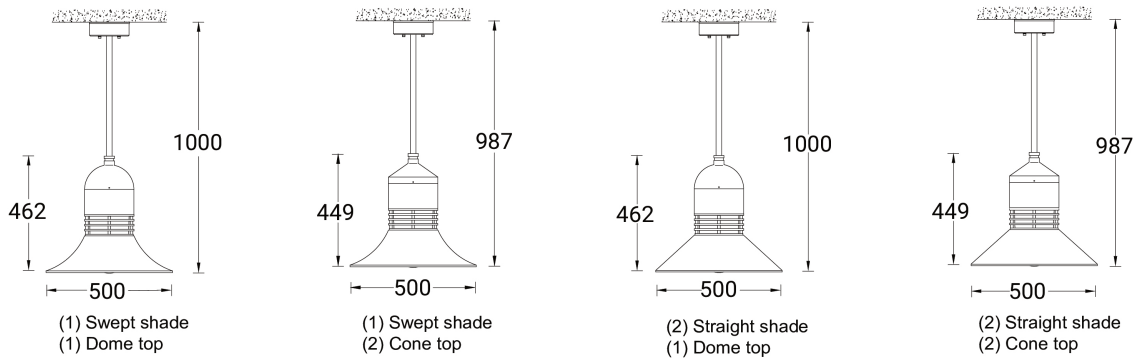

DUOMO

DUOMO

DUOMO 12