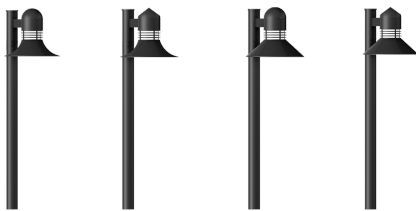

DUOMO

Compact, screened surface pendant fixtures. Residential-scale, providing soft downward and vertical illumination.

Luminaire Structure

- Painted galvanised steel pendant rod
- Die-cast aluminium housing
- Pre-treated before powder coating ensuring high corrosion resistance
- Two cable entries for through wiring
- Stainless steel fasteners in grade 316
- Durable silicone rubber gasket
- Opal toughened glass diffuser
- Integral control gear
- Optional surface mounting box for easy wiring or conduit connection when wiring from behind is not possible

DUOMO

DUOMO

Small and medium shade wall luminaires

Compact, screened surface wall mounted fixtures. Two residential-scaled sizes, providing soft downward and vertical illumination.

<https://www.ligman.com/duomo-small-and-medium-shade-wall-luminaires-du-su3/>

DUOMO

Shepherd's crook surface wall luminaires

Compact, screened surface wall mounted fixtures. Two residential-scaled sizes, providing soft downward and vertical illumination.

<https://www.ligman.com/duomo-shepherds-crook-surface-wall-luminaires-duo-su3/>

DUOMO

Bollards

Compact, screened bollard fixtures. Residential-scale, providing soft downward and vertical illumination.

<https://www.ligman.com/duomo-bollards-du-bo3/>

DUOMO

Post top luminaires

Compact, screened post top fixtures. Residential-scale family providing soft downward and vertical illumination.