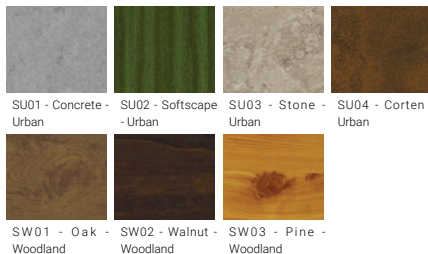

Special finishes upon request

We reserve the right to make technical and design changes.

01:16, 30-08-2021

<https://www.ligman.com/duomo-pendant-luminaires-du-pe3/>

Europe
LIGMAN EUROPE s.r.o.
VGP Park Ústí nad Labem
P 2 120
40317, Přestanov
Czech Republic
+420 477 071 500
sales.cz@ligman.com

ASIA PACIFIC
LIGMAN Lighting Co.,Ltd.
17/2 Moo4 Monthong
Bangnampreaw
24150, Chachoengsao
Thailand
+66 2 108 6700
info@ligman.com