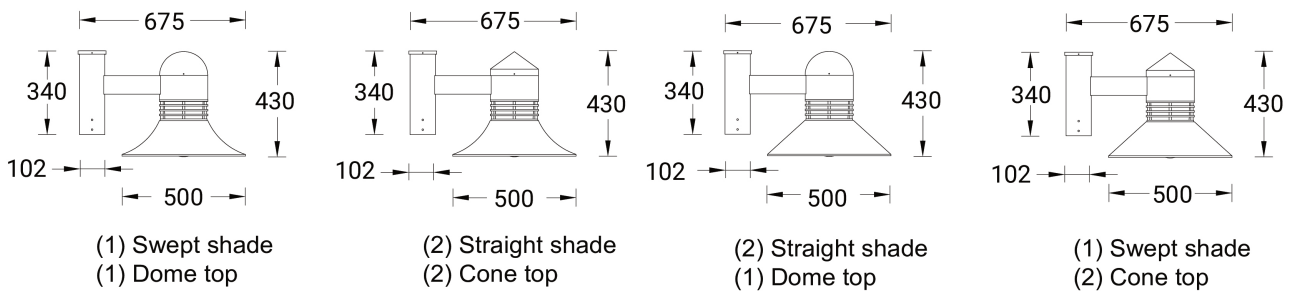

DUOMO

Technical information

Model number	Light source	Power	Lumen	Optic	CCT / CRI	Dimming type	Weight
Medium - Straight shade - Cone top							
DUOMO 4 DU-20106-2-2	1 COB	41 W	1763 - 1785 lm	G [134°x 136°]	3000K CRI80, 4000K CRI80	DALI, 1-10V, On/Off	9.2 kg
Medium - Straight shade - Dome top							
DUOMO 4 DU-20106-2-1	1 COB	41 W	1763 - 1785 lm	G [134°x 136°]	3000K CRI80, 4000K CRI80	DALI, 1-10V, On/Off	9.2 kg
Medium - Swept shade - Cone top							
DUOMO 4 DU-20106-1-2	1 COB	41 W	1635 - 1654 lm	G [134°x 136°]	3000K CRI80, 4000K CRI80	DALI, 1-10V, On/Off	9.2 kg
Medium - Swept shade - Dome top							
DUOMO 4 DU-20106-1-1	1 COB	41 W	1635 - 1654 lm	G [134°x 136°]	3000K CRI80, 4000K CRI80	DALI, 1-10V, On/Off	9.2 kg

DUOMO

DUOMO 4