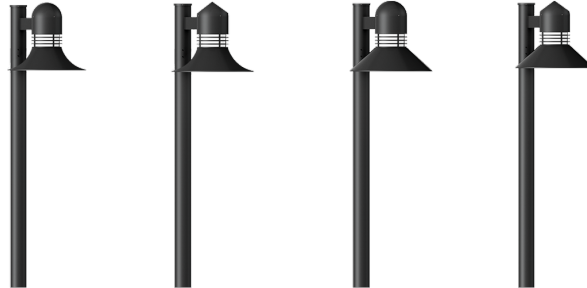

DUOMO

Compact, screened post top fixtures.
Residential-scale family providing soft downward and vertical illumination.

Luminaire Structure

- Die-cast aluminium housing
- Pre-treated before powder coating ensuring high corrosion resistance
- Stainless steel fasteners in grade 316
- Durable silicone rubber gasket
- Opal toughened glass diffuser

DUOMO

Technical information

Model number	Light source	Power	Lumen	Optic	CCT / CRI	Dimming type	Weight
Medium - Straight shade - Cone top							
DUOMO 4 DU-20106-2-2	1 COB	41 W	1763 - 1785 lm	G [134°x 136°]	3000K CRI80, 4000K CRI80	DALI, 1-10V, On/Off	9.2 kg
Medium - Straight shade - Dome top							
DUOMO 4 DU-20106-2-1	1 COB	41 W	1763 - 1785 lm	G [134°x 136°]	3000K CRI80, 4000K CRI80	DALI, 1-10V, On/Off	9.2 kg
Medium - Swept shade - Cone top							
DUOMO 4 DU-20106-1-2	1 COB	41 W	1635 - 1654 lm	G [134°x 136°]	3000K CRI80, 4000K CRI80	DALI, 1-10V, On/Off	9.2 kg
Medium - Swept shade - Dome top							
DUOMO 4 DU-20106-1-1	1 COB	41 W	1635 - 1654 lm	G [134°x 136°]	3000K CRI80, 4000K CRI80	DALI, 1-10V, On/Off	9.2 kg

DUOMO

DUOMO 4

Spigot post top

DUOMO

DUOMO

Small and medium shade wall luminaires

Compact, screened surface wall mounted fixtures. Two residential-scaled sizes, providing soft downward and vertical illumination.

<https://www.ligman.com/duomo-small-and-medium-shade-wall-luminaires-du-su3/>

DUOMO

Shepherd's crook surface wall luminaires

Compact, screened surface wall mounted fixtures. Two residential-scaled sizes, providing soft downward and vertical illumination.