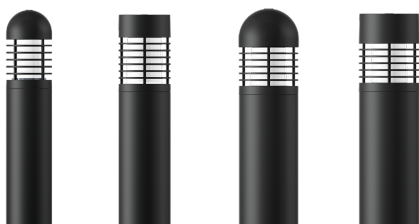

DUOMO

Bollards

Compact, screened bollard fixtures. Residential-scale, providing soft downward and vertical illumination.

<https://www.ligman.com/duomo-bollards-du-bo3/>