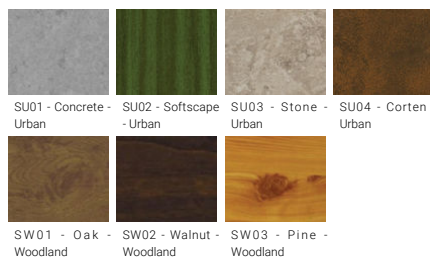

Feature

Light symbol

G

Product colour

Special finishes upon request

We reserve the right to make technical and design changes.

01:21, 30-08-2021

<https://www.ligman.com/duomo-post-top-luminaires-du-po3/>