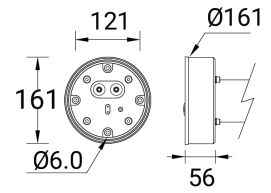

Mounting detail