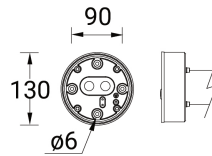

Mounting detail