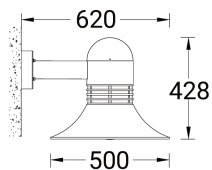

DUOMO 7

(1) Swept shade
(1) Dome top