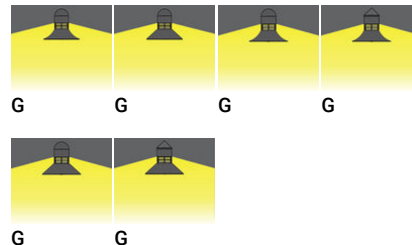

Light symbol