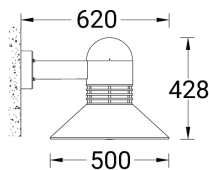

(2) Straight shade
(1) Dome top