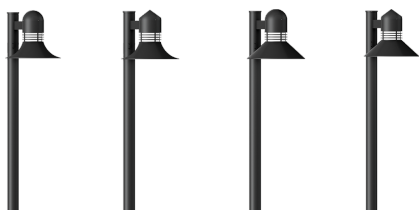

DUOMO

Compact, screened surface wall mounted fixtures. Two residential-scaled sizes, providing soft downward and vertical illumination.

Luminaire Structure

- Die-cast aluminium housing
- Pre-treated before powder coating ensuring high corrosion resistance
- Two cable entries for through wiring
- Stainless steel fasteners in grade 316
- Durable silicone rubber gasket
- Opal toughened glass diffuser
- Integral control gear
- Optional surface mounting box for easy wiring or conduit connection when wiring from behind is not possible for DUOMO 6, DUOMO 7

DUOMO

Shepherd's crook surface wall luminaires

Compact, screened surface wall mounted fixtures. Two residential-scaled sizes, providing soft downward and vertical illumination.

<https://www.ligman.com/duomo-shepherds-crook-surface-wall-luminaires-duo-su3/>

DUOMO

Pendant luminaires

Compact, screened surface pendant fixtures. Residential-scale, providing soft downward and vertical illumination.

<https://www.ligman.com/duomo-pendant-luminaires-du-pe3/>

DUOMO

Bollards

Compact, screened bollard fixtures. Residential-scale, providing soft downward and vertical illumination.

<https://www.ligman.com/duomo-bollards-du-bo3/>

DUOMO

Post top luminaires

Compact, screened post top fixtures. Residential-scale family providing soft downward and vertical illumination.