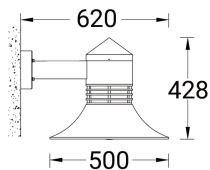

(1) Swept shade
(2) Cone top