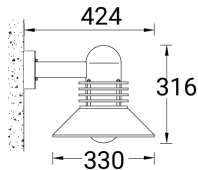

(2) Straight shade
(1) Dome top