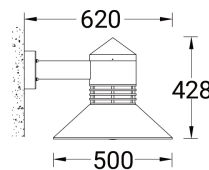

(2) Straight shade
(2) Cone top