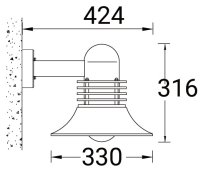

DUOMO

DUOMO

DUOMO 6

(1) Swept shade
(1) Dome top