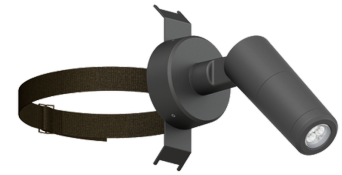

EDINBURGH
Strap mounted projectors

Compact adjustable projector range. A minimalist aesthetic with strap-mounting and multiple optics ensures precise, controlled optical distribution across architectural and landscape environments, with discreet installation directly onto trees and vertical elements.

<https://www.ligman.com/edinburgh-strap-mounted-projectors-edinb-pr3/>