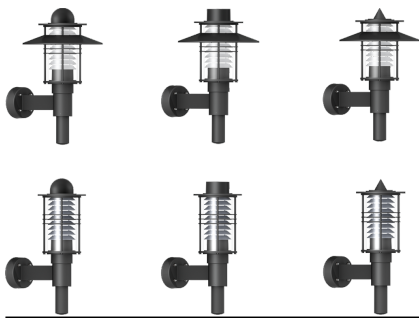

EURASIA

EURASIA

Surface facade luminaires

High-visual-comfort surface wall-mounted family. Robust but decorative urban lighting family with perfect glare-controlled lateral light distribution.

<https://www.ligman.com/eurasia-surface-facade-luminaires-eu-su3/>

EURASIA

Post top luminaires

High visual comfort post top family. Robust but decorative urban lighting family with perfect glare-controlled lateral light distribution.

<https://www.ligman.com/eurasia-post-top-luminaires-eu-po3/>