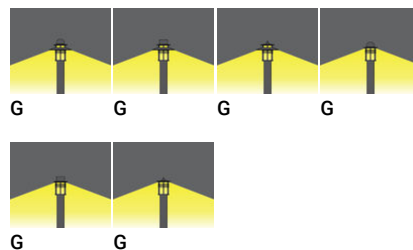

Light symbol