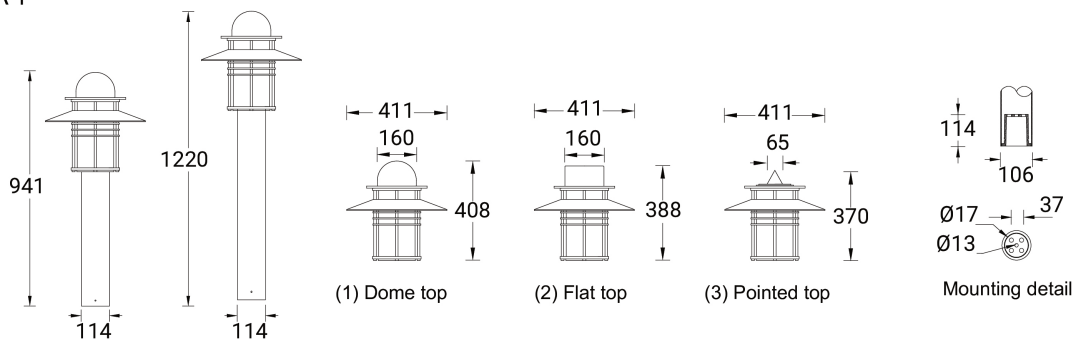

EURASIA

	 Anchor bolt A10191	 Security core (Anti-traffic) - Modification upon request A13091	 DALI Control System Control-DALI
EU-10016-1	•	•	•
EU-10016-2	•	•	•
EU-10016-3	•	•	•
EU-10026-1	•	•	•
EU-10026-2	•	•	•
EU-10026-3	•	•	•
EU-10036-1	•	•	•
EU-10036-2	•	•	•
EU-10036-3	•	•	•
EU-10046-1	•	•	•
EU-10046-2	•	•	•
EU-10046-3	•	•	•

EURASIA

EURASIA 1