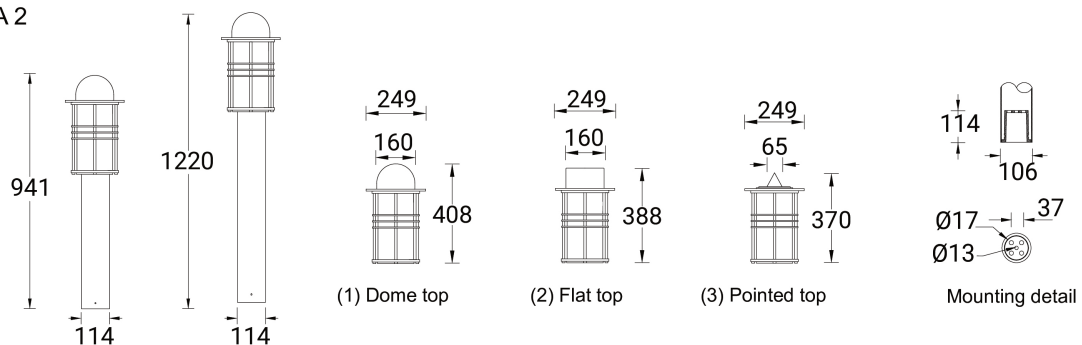

EURASIA 2

We reserve the right to make technical and design changes.

01:23, 25-10-2022

<https://www.ligman.com/eurasia-bollards-eu-b03/>

Europe
LIGMAN EUROPE s.r.o.
VGP Park Ústí nad Labem
P 2 120
40317, Přestanov
Czech Republic
+420 477 071 500
sales.cz@ligman.com

ASIA PACIFIC
LIGMAN Lighting Co.,Ltd.
17/2 Moo4 Monthong
Bangnampreaw
24150, Chachoengsao
Thailand
+66 2 108 6700
info@ligman.com