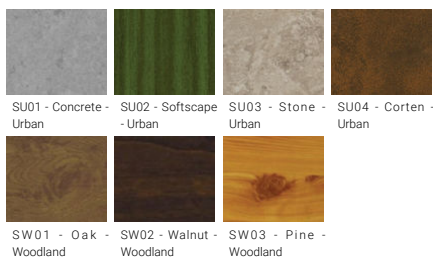

Feature

Light symbol

Product colour

Special finishes upon request

We reserve the right to make technical and design changes.

01:23, 25-10-2022

<https://www.ligman.com/eurasia-bollards-eu-b03/>

Europe
LIGMAN EUROPE s.r.o.
VGP Park Ústí nad Labem
P 2 120
40317, Přestanov
Czech Republic
+420 477 071 500
sales.cz@ligman.com