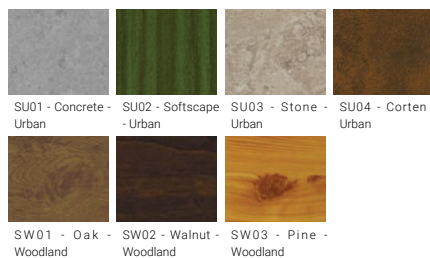

Feature

Light symbol

G

Product colour

Special finishes upon request

We reserve the right to make technical and design changes.

01:31, 25-10-2022

<https://www.ligman.com/eurasia-post-top-luminaires-eu-po3/>