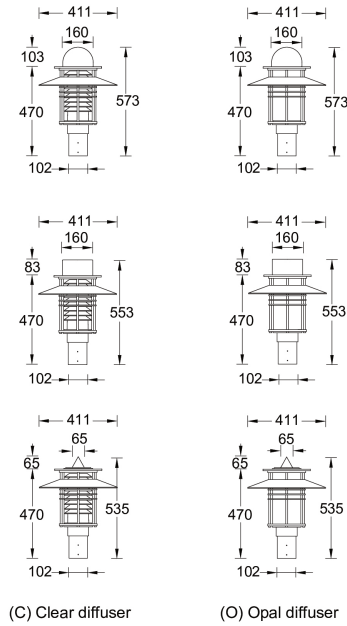

EURASIA

EURASIA

EURASIA 1

EURASIA 1

EURASIA 2