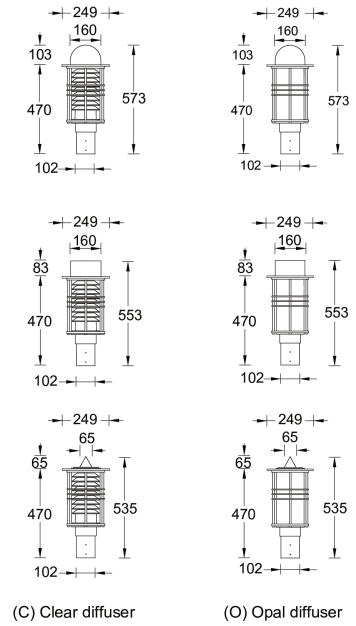

EURASIA

EURASIA

EURASIA 1

EURASIA 1

EURASIA 2