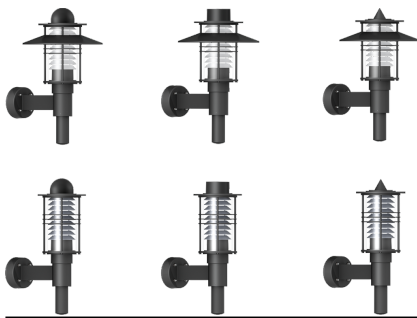

EURASIA

High visual comfort post top family. Robust but decorative urban lighting family with perfect glare-controlled lateral light distribution.

Luminaire Structure

- Die-cast aluminium housing
- Pre-treated before powder coating ensuring high corrosion resistance
- Stainless steel fasteners in grade 304 with zinc flake coating (ZFC)
- Durable silicone rubber gasket
- Clear UV-stabilised polycarbonate diffuser
- Sandblast finishing aluminium reflector

EURASIA
Surface facade luminaires

High-visual-comfort surface wall-mounted family. Robust but decorative urban lighting family with perfect glare-controlled lateral light distribution.

<https://www.ligman.com/eurasia-surface-facade-luminaires-eu-su3/>