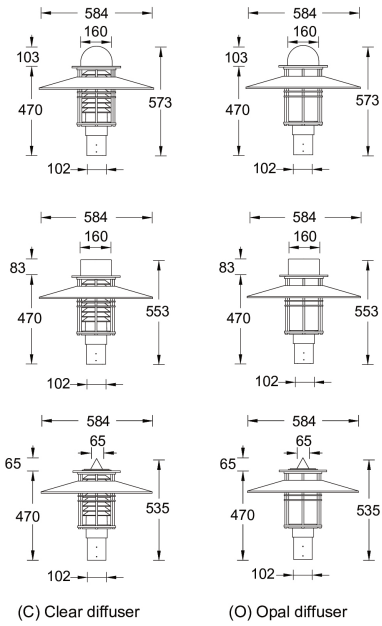

EURASIA

EURASIA

EURASIA 1