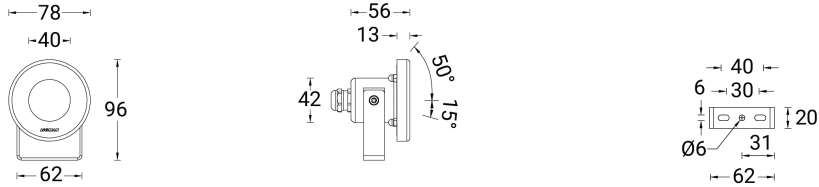

FUNEN

FUN-50001, FUN-50002, FUN-50003