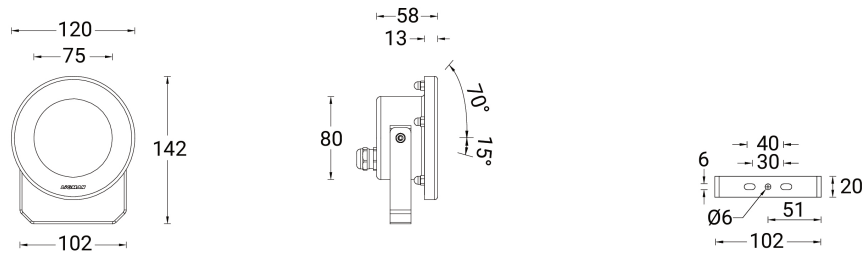

FUN-50011, FUN-50012, FUN-50013