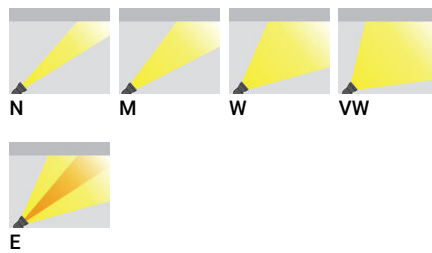

FUNEN

High-performing adjustable underwater spotlight range. The complete professional underwater system offering RGBW options and extensive source and optic combinations.

Luminaire Structure

- Stainless steel body in grade 316
- Single cable entry
- Stainless steel fasteners in grade 316
- Durable silicone rubber gasket
- Clear toughened glass
- Remote driver is included for constant current (CC) products and is not IP-rated
- Remote driver is not included for constant voltage (CV) products
- Remote box IP-rated is not included and is to be ordered separately for constant current (CC) products
- Luminaire must be submerged when operational
- Maximum depth 2 m
- Outdoor cable needs to be ordered with a specific length
- Maximum distance of the Remote DMX/RDM decoder is 8 m

Feature

Optic

Product colour