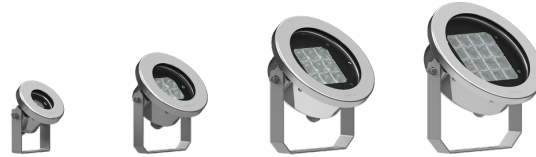

FUNEN

High-performing adjustable underwater spotlight range. The complete professional underwater system offering RGBW options and extensive source and optic combinations.

Luminaire Structure

- Stainless steel body in grade 316
- Single cable entry
- Stainless steel fasteners in grade 316
- Durable silicone rubber gasket
- Clear toughened glass
- Remote driver is included for constant current (CC) products and is not IP-rated
- Remote driver is not included for constant voltage (CV) products
- Remote box IP-rated is not included and is to be ordered separately for constant current (CC) products
- Luminaire must be submerged when operational
- Maximum depth 2 m
- Outdoor cable needs to be ordered with a specific length
- Maximum distance of the Remote DMX/RDM decoder is 8 m