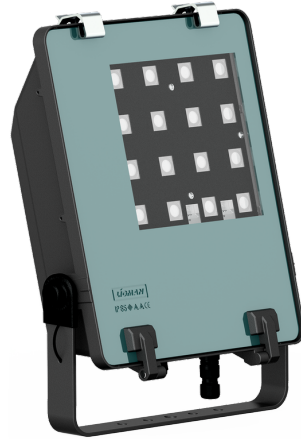

GANDALF

Surface-mounted cost-effective adjustable flood and area lighting. New higher lumen packages and extended family with vast array of flexible performance choices.

Luminaire Structure

- Die-cast aluminium housing
- Pre-treated before powder coating ensuring high corrosion resistance
- Single cable entry, through wiring upon request
- Stainless steel fasteners in grade 304 with zinc flake coating (ZFC)
- Durable silicone rubber gasket
- High-efficiency PMMA lens
- Clear toughened glass
- Integral control gear
- Hot-dipped galvanised steel mounting bracket allows for ceiling, wall or surface mounting

Feature

Optic

Product colour

Special finishes upon request

GANDALF

Technical information

	Model number	Light source	Power	Lumen	Optic	CCT / CRI	Dimming type	Weight	
GANDALF 26	GA-51088	24 LED	37 W	4533 - 5207 lm	M [30°], W [52°], EW [108°], T2 [144°x47°], T3 [140°x71°], T4 [100°x81°], ME [139°x59°]	3000K CRI80, 4000K CRI80	On/Off, 1-10V, DALI	7.0 kg	
GANDALF 26	GA-51089	24 LED	54 W	5777 - 6666 lm	M [30°], W [52°], EW [108°], T2 [144°x47°], T3 [140°x71°], T4 [100°x81°]	3000K CRI80, 4000K CRI80	On/Off, 1-10V, DALI	7.0 kg	
GANDALF 26	GA-51111	48 LED	54 W	5041 - 6736 lm	N [11°], M [26°], W [52°], VW [66°], EW [101°x114°], T2 [140°x47°], T3 [138°x64°], T4 [99°x77°], ME [136°x38°]	3000K CRI80, 4000K CRI80	On/Off, 1-10V, DALI	8 kg	
GANDALF 26	GA-51112	2 x 24 LED	74 W	6652 - 8845 lm	N [11°], M [26°], W [52°], VW [66°], EW [101°x114°], T2 [140°x47°], T3 [138°x64°], T4 [99°x77°]	3000K CRI80, 4000K CRI80	On/Off, 1-10V, DALI	8 kg	
GANDALF 26	GA-51113	2 x 24 LED	92 W	7838 - 10372 lm	N [11°], M [26°], W [52°], VW [66°], EW [101°x114°], T2 [140°x47°], T3 [138°x64°], T4 [99°x77°]	3000K CRI80, 4000K CRI80	On/Off, 1-10V, DALI	8 kg	
RGBW									
GANDALF 12	GA-51101	16 LED	50 W	1794 - 2148 lm	N [20°], M [35°], E [25°x48°]	RGBW30, RGBW40	DMX, DMX/RDM	7.0 kg	