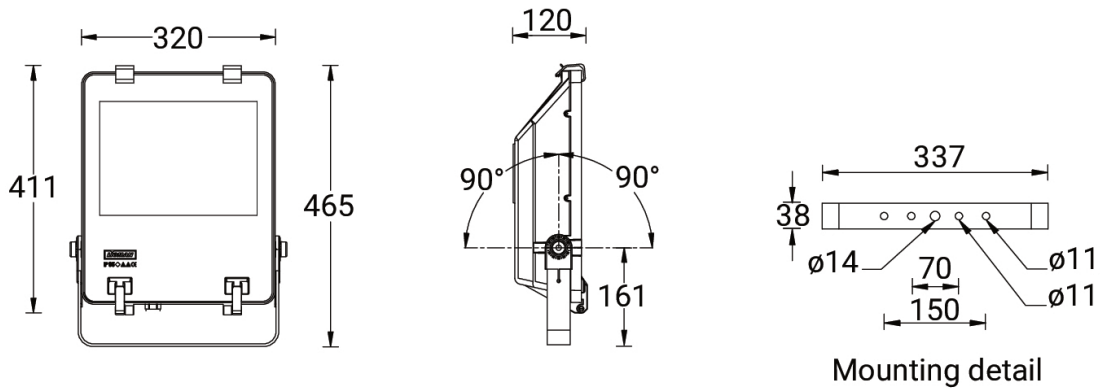

GANDALF 26

GA-51111, GA-51112, GA-51113