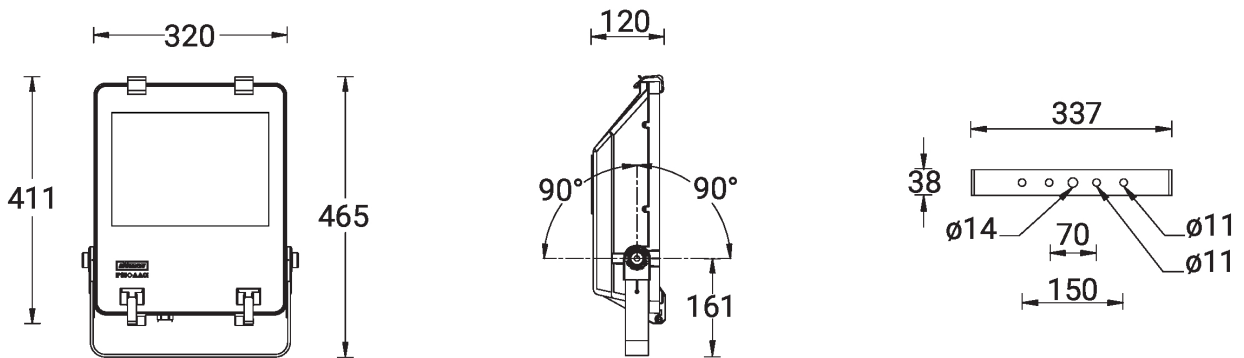

GA-51111, GA-51112, GA-51113