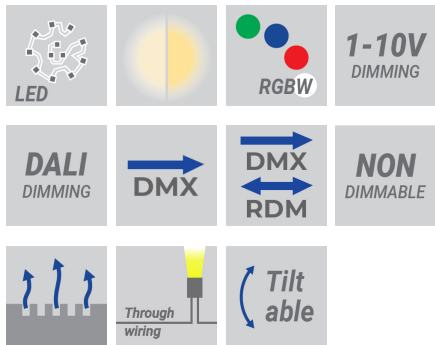

GANDALF

Surface-mounted cost-effective adjustable flood and area lighting. New higher lumen packages and extended family with vast array of flexible performance choices.

microVos microPrim™

Luminaire Structure

- Die-cast aluminium housing
- Pre-treated before powder coating ensuring high corrosion resistance
- Single cable entry, through wiring upon request
- Stainless steel fasteners in grade 304 with zinc flake coating (ZFC)
- Durable silicone rubber gasket
- High-efficiency PMMA lens
- Clear toughened glass
- Integral control gear
- Hot-dipped galvanised steel mounting bracket allows for ceiling, wall or surface mounting

Feature

Optic

Product colour

Special finishes upon request

GANDALF

Technical information

	Model number	Light source	Power	Lumen	Optic	CCT / CRI	Dimming type	Weight	
GANDALF 26	GA-51088	24 LED	37 W	4533 - 5207 lm	M [30°], W [57°], EW [115°], T2 [142°x42°], T3 [150°x71°], T4 [122°x79°], ME [146°x65°]	3000K CRI80, 4000K CRI80	On/Off, 1-10V, DALI	7.0 kg	
GANDALF 26	GA-51089	24 LED	53 W	5117 - 7027 lm	M [30°], W [57°], EW [115°], T2 [142°x42°], T3 [150°x71°], T4 [122°x79°]	3000K CRI80, 4000K CRI80	On/Off, 1-10V, DALI	7.0 kg	
GANDALF 26	GA-51111	48 LED	54 W	5547 - 7027 lm	N [11°], M [30°], W [52°], VW [68°], EW [115°], T2 [142°x42°], T3 [150°x71°], T4 [122°x79°], ME [148°x63°]	3000K CRI80, 4000K CRI80	On/Off, 1-10V, DALI	8.0 kg	
GANDALF 26	GA-51112	2 x 24 LED	74 W	7282 - 9862 lm	N [11°], M [30°], W [57°], VW [68°], EW [115°], T2 [140°x42°], T3 [148°x73°], T4 [118°x79°]	3000K CRI80, 4000K CRI80	On/Off, 1-10V, DALI	8.0 kg	
GANDALF 26	GA-51113	2 x 24 LED	89 W	8578 - 11837 lm	N [11°], M [26°], W [52°], VW [66°], EW [101°x114°], T2 [140°x47°], T3 [138°x64°], T4 [99°x77°]	3000K CRI80, 4000K CRI80	On/Off, 1-10V, DALI	8.0 kg	
RGBW									
GANDALF 12	GA-51101	16 LED	50 W	1794 - 2148 lm	N [20°], M [35°], E [25°x48°]	RGBW30, RGBW40	DMX, DMX/RDM	7.0 kg	