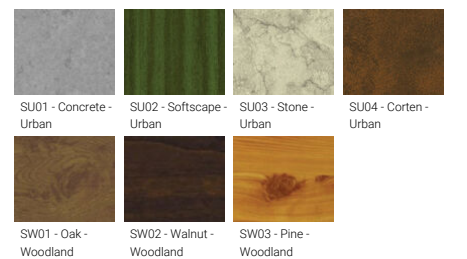

Feature

Optic

Product colour

Special finishes upon request

GANDALF

Technical information

	Model number	Light source	Power	Lumen	Optic	CCT / CRI	Dimming type	Weight	
GANDALF 26	GA-51088	24 LED	37 W	4533 - 5207 lm	M [30°], W [52°], EW [108°], T2 [144°x47°], T3 [140°x71°], T4 [100°x81°], ME [139°x59°]	3000K CRI80, 4000K CRI80	On/Off, 1-10V, DALI	7.0 kg	
GANDALF 26	GA-51089	24 LED	54 W	5777 - 6666 lm	M [30°], W [52°], EW [108°], T2 [144°x47°], T3 [140°x71°], T4 [100°x81°]	3000K CRI80, 4000K CRI80	On/Off, 1-10V, DALI	7.0 kg	
GANDALF 26	GA-51111	48 LED	54 W	5041 - 6736 lm	N [11°], M [26°], W [52°], VW [66°], EW [101°x114°], T2 [140°x47°], T3 [138°x64°], T4 [99°x77°], ME [136°x38°]	3000K CRI80, 4000K CRI80	On/Off, 1-10V, DALI	8 kg	
GANDALF 26	GA-51112	2 x 24 LED	74 W	6652 - 8845 lm	N [11°], M [26°], W [52°], VW [66°], EW [101°x114°], T2 [140°x47°], T3 [138°x64°], T4 [99°x77°]	3000K CRI80, 4000K CRI80	On/Off, 1-10V, DALI	8 kg	
GANDALF 26	GA-51113	2 x 24 LED	92 W	7838 - 10372 lm	N [11°], M [26°], W [52°], VW [66°], EW [101°x114°], T2 [140°x47°], T3 [138°x64°], T4 [99°x77°]	3000K CRI80, 4000K CRI80	On/Off, 1-10V, DALI	8 kg	
RGBW									
GANDALF 12	GA-51101	16 LED	50 W	1794 - 2148 lm	N [20°], M [35°], E [25°x48°]	RGBW30, RGBW40	DMX, DMX/RDM	7.0 kg	