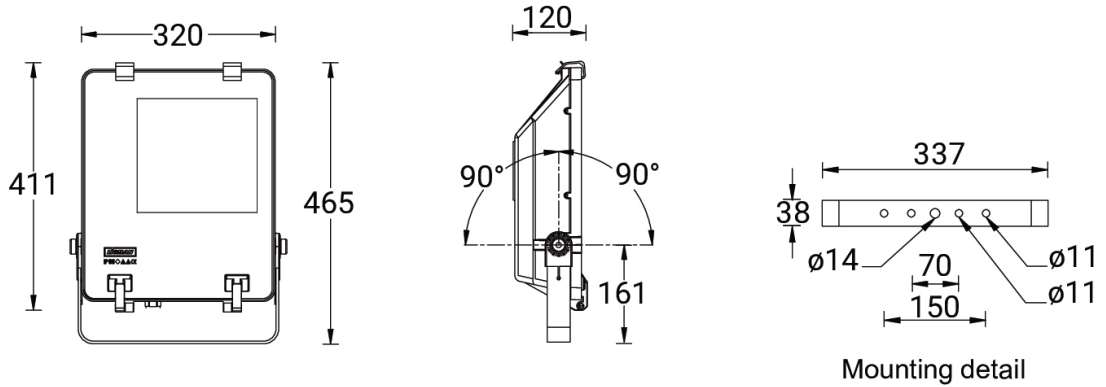

GANDALF

GANDALF 26

GA-51088, GA-51089