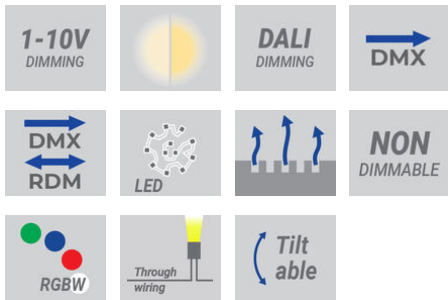

GANDALF

Surface-mounted cost-effective adjustable flood and area lighting. New higher lumen packages and extended family with vast array of flexible performance choices.

Luminaire Structure

- Die-cast aluminium housing
- Pre-treated before powder coating ensuring high corrosion resistance
- Single cable entry, through wiring upon request
- Stainless steel fasteners in grade 304 with zinc flake coating (ZFC)
- Durable silicone rubber gasket
- High-efficiency PMMA lens
- Clear toughened glass
- Integral control gear
- Hot-dipped galvanised steel mounting bracket allows for ceiling, wall or surface mounting

Feature

Optic

Product colour

Special finishes upon request

GANDALF

Technical information

	Model number	Light source	Power	Lumen	Optic	CCT / CRI	Dimming type	Weight	
GANDALF 26	GA-51088	24 LED	37 W	4533 - 5207 lm	M [30°], W [52°], EW [108°], T2 [144°x47°], T3 [140°x71°], T4 [100°x81°], ME [139°x59°]	3000K CRI80, 4000K CRI80	On/Off, 1-10V, DALI	7.0 kg	
GANDALF 26	GA-51089	24 LED	54 W	5777 - 6666 lm	M [30°], W [52°], EW [108°], T2 [144°x47°], T3 [140°x71°], T4 [100°x81°]	3000K CRI80, 4000K CRI80	On/Off, 1-10V, DALI	7.0 kg	
GANDALF 26	GA-51111	48 LED	54 W	5041 - 6736 lm	N [11°], M [26°], W [52°], VW [66°], EW [101°x114°], T2 [140°x47°], T3 [138°x64°], T4 [99°x77°], ME [136°x38°]	3000K CRI80, 4000K CRI80	On/Off, 1-10V, DALI	8 kg	
GANDALF 26	GA-51112	2 x 24 LED	74 W	6652 - 8845 lm	N [11°], M [26°], W [52°], VW [66°], EW [101°x114°], T2 [140°x47°], T3 [138°x64°], T4 [99°x77°]	3000K CRI80, 4000K CRI80	On/Off, 1-10V, DALI	8 kg	
GANDALF 26	GA-51113	2 x 24 LED	92 W	7838 - 10372 lm	N [11°], M [26°], W [52°], VW [66°], EW [101°x114°], T2 [140°x47°], T3 [138°x64°], T4 [99°x77°]	3000K CRI80, 4000K CRI80	On/Off, 1-10V, DALI	8 kg	
RGBW									
GANDALF 12	GA-51101	16 LED	50 W	1794 - 2148 lm	N [20°], M [35°], E [25°x48°]	RGBW30, RGBW40	DMX, DMX/RDM	7.0 kg	