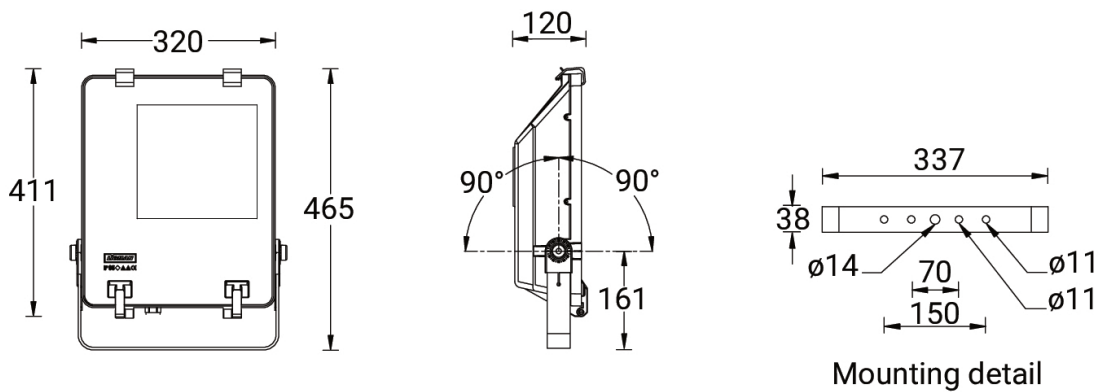

GANDALF 12

GA-51101