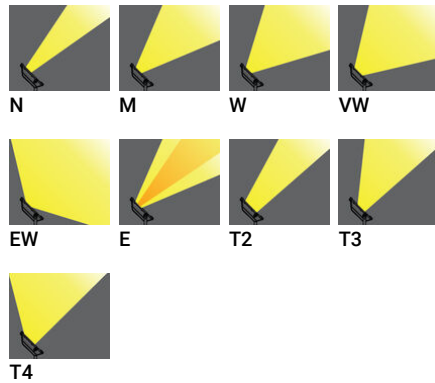

- Die-cast aluminium housing
- Pre-treated before powder coating ensuring high corrosion resistance
- Single cable entry, through wiring upon request
- Stainless steel fasteners in grade 304 with zinc flake coating (ZFC)
- Durable silicone rubber gasket
- High-efficiency PMMA lens
- Clear toughened glass
- Integral control gear
- Hot-dipped galvanised steel mounting bracket allows for ceiling, wall or surface mounting

Feature

Optic

Product colour

Special finishes upon request

GANDALF

Technical information

	Model number	Light source	Power	Lumen	Optic	CCT / CRI	Dimming type	Weight	
GANDALF 26	GA-51088	24 LED	37 W	4533 - 5207 lm	M [30°], W [57°], EW [115°], T2 [142°x42°], T3 [150°x71°], T4 [122°x79°], ME [146°x65°]	3000K CRI80, 4000K CRI80	On/Off, 1-10V, DALI	7.0 kg	
GANDALF 26	GA-51089	24 LED	53 W	5117 - 7027 lm	M [30°], W [57°], EW [115°], T2 [142°x42°], T3 [150°x71°], T4 [122°x79°]	3000K CRI80, 4000K CRI80	On/Off, 1-10V, DALI	7.0 kg	
GANDALF 26	GA-51111	48 LED	54 W	5547 - 7027 lm	N [11°], M [30°], W [52°], VW [68°], EW [115°], T2 [142°x42°], T3 [150°x71°], T4 [122°x79°], ME [148°x63°]	3000K CRI80, 4000K CRI80	On/Off, 1-10V, DALI	8.0 kg	
GANDALF 26	GA-51112	2 x 24 LED	74 W	7282 - 9862 lm	N [11°], M [30°], W [57°], VW [68°], EW [115°], T2 [140°x42°], T3 [148°x73°], T4 [118°x79°]	3000K CRI80, 4000K CRI80	On/Off, 1-10V, DALI	8.0 kg	
GANDALF 26	GA-51113	2 x 24 LED	89 W	8578 - 11837 lm	N [11°], M [26°], W [52°], VW [66°], EW [101°x114°], T2 [140°x47°], T3 [138°x64°], T4 [99°x77°]	3000K CRI80, 4000K CRI80	On/Off, 1-10V, DALI	8.0 kg	
RGBW									
GANDALF 12	GA-51101	16 LED	50 W	1794 - 2148 lm	N [20°], M [35°], E [25°x48°]	RGBW30, RGBW40	DMX, DMX/RDM	7.0 kg	