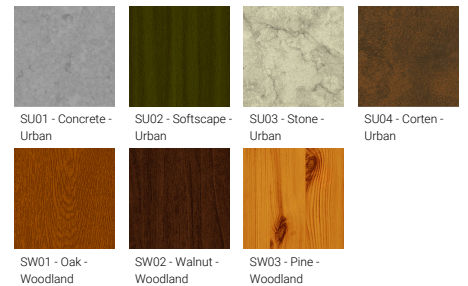

Feature

Optic

Product colour

Special finishes upon request

GANDALF

Technical information

	Model number	Light source	Power	Lumen	Optic	CCT / CRI	Dimming type	Weight	
GANDALF 26	GA-51088	24 LED	37 W	4533 - 5207 lm	M [30°], W [57°], EW [115°], T2 [142°x42°], T3 [150°x71°], T4 [122°x79°], ME [146°x65°]	3000K CRI80, 4000K CRI80	On/Off, 1-10V, DALI	7.0 kg	
GANDALF 26	GA-51089	24 LED	53 W	5117 - 7027 lm	M [30°], W [57°], EW [115°], T2 [142°x42°], T3 [150°x71°], T4 [122°x79°]	3000K CRI80, 4000K CRI80	On/Off, 1-10V, DALI	7.0 kg	
GANDALF 26	GA-51111	48 LED	54 W	5547 - 7027 lm	N [11°], M [30°], W [52°], VW [68°], EW [115°], T2 [142°x42°], T3 [150°x71°], T4 [122°x79°], ME [148°x63°]	3000K CRI80, 4000K CRI80	On/Off, 1-10V, DALI	8.0 kg	
GANDALF 26	GA-51112	2 x 24 LED	74 W	7282 - 9862 lm	N [11°], M [30°], W [57°], VW [68°], EW [115°], T2 [140°x42°], T3 [148°x73°], T4 [118°x79°]	3000K CRI80, 4000K CRI80	On/Off, 1-10V, DALI	8.0 kg	
GANDALF 26	GA-51113	2 x 24 LED	89 W	8578 - 11837 lm	N [11°], M [26°], W [52°], VW [66°], EW [101°x114°], T2 [140°x47°], T3 [138°x64°], T4 [99°x77°]	3000K CRI80, 4000K CRI80	On/Off, 1-10V, DALI	8.0 kg	
RGBW									
GANDALF 12	GA-51101	16 LED	50 W	1794 - 2148 lm	N [20°], M [35°], E [25°x48°]	RGBW30, RGBW40	DMX, DMX/RDM	7.0 kg	