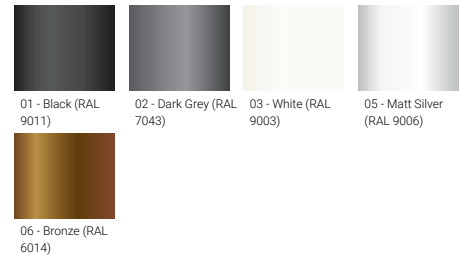

Feature

Optic

Product colour

Special finishes upon request

GANDALF

Technical information

	Model number	Light source	Power	Lumen	Optic	CCT / CRI	Dimming type	Weight	
GANDALF 26	GA-51088	24 LED	37 W	4533 - 5207 lm	M [30°], W [52°], EW [108°], T2 [144°x47°], T3 [140°x71°], T4 [100°x81°], ME [139°x59°]	3000K CRI80, 4000K CRI80	On/Off, 1-10V, DALI	7.0 kg	
GANDALF 26	GA-51089	24 LED	54 W	5777 - 6666 lm	M [30°], W [52°], EW [108°], T2 [144°x47°], T3 [140°x71°], T4 [100°x81°]	3000K CRI80, 4000K CRI80	On/Off, 1-10V, DALI	7.0 kg	
GANDALF 26	GA-51111	48 LED	54 W	5041 - 6736 lm	N [11°], M [26°], W [52°], VW [66°], EW [101°x114°], T2 [140°x47°], T3 [138°x64°], T4 [99°x77°], ME [136°x38°]	3000K CRI80, 4000K CRI80	On/Off, 1-10V, DALI	8 kg	
GANDALF 26	GA-51112	2 x 24 LED	74 W	6652 - 8845 lm	N [11°], M [26°], W [52°], VW [66°], EW [101°x114°], T2 [140°x47°], T3 [138°x64°], T4 [99°x77°]	3000K CRI80, 4000K CRI80	On/Off, 1-10V, DALI	8 kg	
GANDALF 26	GA-51113	2 x 24 LED	92 W	7838 - 10372 lm	N [11°], M [26°], W [52°], VW [66°], EW [101°x114°], T2 [140°x47°], T3 [138°x64°], T4 [99°x77°]	3000K CRI80, 4000K CRI80	On/Off, 1-10V, DALI	8 kg	
RGBW									
GANDALF 12	GA-51101	16 LED	50 W	1794 - 2148 lm	N [20°], M [35°], E [25°x48°]	RGBW30, RGBW40	DMX, DMX/RDM	7.0 kg	