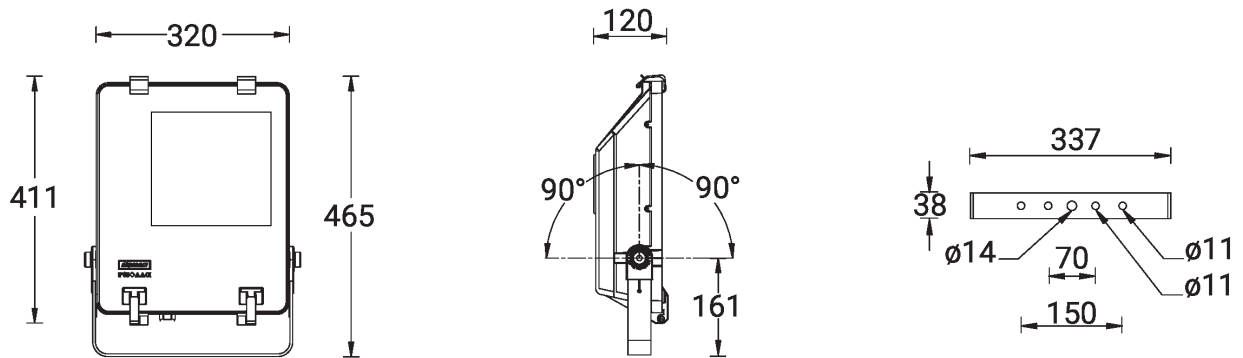

GANDALF

GA-51088, GA-51089, GA-51101