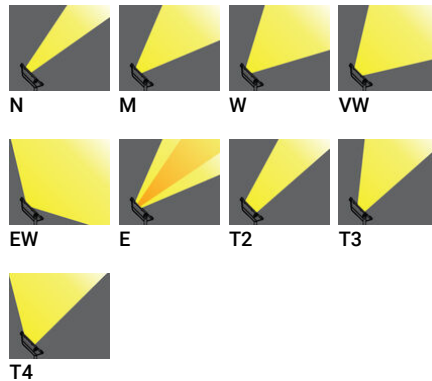

GANDALF

Surface-mounted cost-effective adjustable flood and area lighting. New higher lumen packages and extended family with vast array of flexible performance choices.

Luminaire Structure

- Die-cast aluminium housing
- Pre-treated before powder coating ensuring high corrosion resistance
- Single cable entry, through wiring upon request
- Stainless steel fasteners in grade 304 with zinc flake coating (ZFC)
- Durable silicone rubber gasket
- High-efficiency PMMA lens
- Clear toughened glass
- Integral control gear
- Hot-dipped galvanised steel mounting bracket allows for ceiling, wall or surface mounting

Feature

Optic

Product colour

Special finishes upon request

GANDALF

Technical information

	Model number	Light source	Power	Lumen	Optic	CCT / CRI	Dimming type	Weight	
GANDALF 26	GA-51088	24 LED	37 W	4533 - 5207 lm	M [30°], W [52°], EW [108°], T2 [144°x47°], T3 [140°x71°], T4 [100°x81°], ME [139°x59°]	3000K CRI80, 4000K CRI80	On/Off, 1-10V, DALI	7.0 kg	
GANDALF 26	GA-51089	24 LED	54 W	5777 - 6666 lm	M [30°], W [52°], EW [108°], T2 [144°x47°], T3 [140°x71°], T4 [100°x81°]	3000K CRI80, 4000K CRI80	On/Off, 1-10V, DALI	7.0 kg	
GANDALF 26	GA-51111	48 LED	54 W	5041 - 6736 lm	N [11°], M [26°], W [52°], VW [66°], EW [101°x114°], T2 [140°x47°], T3 [138°x64°], T4 [99°x77°], ME [136°x38°]	3000K CRI80, 4000K CRI80	On/Off, 1-10V, DALI	8 kg	
GANDALF 26	GA-51112	2 x 24 LED	74 W	6652 - 8845 lm	N [11°], M [26°], W [52°], VW [66°], EW [101°x114°], T2 [140°x47°], T3 [138°x64°], T4 [99°x77°]	3000K CRI80, 4000K CRI80	On/Off, 1-10V, DALI	8 kg	
GANDALF 26	GA-51113	2 x 24 LED	92 W	7838 - 10372 lm	N [11°], M [26°], W [52°], VW [66°], EW [101°x114°], T2 [140°x47°], T3 [138°x64°], T4 [99°x77°]	3000K CRI80, 4000K CRI80	On/Off, 1-10V, DALI	8 kg	
RGBW									
GANDALF 12	GA-51101	16 LED	50 W	1794 - 2148 lm	N [20°], M [35°], E [25°x48°]	RGBW30, RGBW40	DMX, DMX/RDM	7.0 kg	