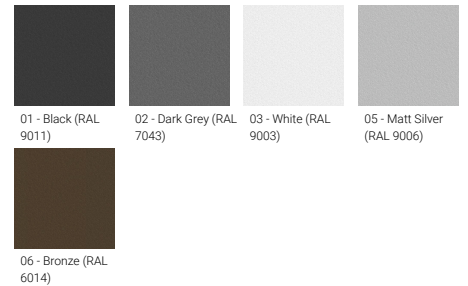

Feature

Optic

Product colour

Special finishes upon request

GANDALF

Technical information

	Model number	Light source	Power	Lumen	Optic	CCT / CRI	Dimming type	Weight	
GANDALF 26	GA-51088	24 LED	37 W	4533 - 5207 lm	M [30°], W [57°], EW [115°], T2 [142°x42°], T3 [150°x71°], T4 [122°x79°], ME [146°x65°]	3000K CRI80, 4000K CRI80	On/Off, 1-10V, DALI	7.0 kg	
GANDALF 26	GA-51089	24 LED	53 W	5117 - 7027 lm	M [30°], W [57°], EW [115°], T2 [142°x42°], T3 [150°x71°], T4 [122°x79°]	3000K CRI80, 4000K CRI80	On/Off, 1-10V, DALI	7.0 kg	
GANDALF 26	GA-51111	48 LED	54 W	5547 - 7027 lm	N [11°], M [30°], W [52°], VW [68°], EW [115°], T2 [142°x42°], T3 [150°x71°], T4 [122°x79°], ME [148°x63°]	3000K CRI80, 4000K CRI80	On/Off, 1-10V, DALI	8.0 kg	
GANDALF 26	GA-51112	2 x 24 LED	74 W	7282 - 9862 lm	N [11°], M [30°], W [57°], VW [68°], EW [115°], T2 [140°x42°], T3 [148°x73°], T4 [118°x79°]	3000K CRI80, 4000K CRI80	On/Off, 1-10V, DALI	8.0 kg	
GANDALF 26	GA-51113	2 x 24 LED	89 W	8578 - 11837 lm	N [11°], M [26°], W [52°], VW [66°], EW [101°x114°], T2 [140°x47°], T3 [138°x64°], T4 [99°x77°]	3000K CRI80, 4000K CRI80	On/Off, 1-10V, DALI	8.0 kg	
RGBW									
GANDALF 12	GA-51101	16 LED	50 W	1794 - 2148 lm	N [20°], M [35°], E [25°x48°]	RGBW30, RGBW40	DMX, DMX/RDM	7.0 kg	