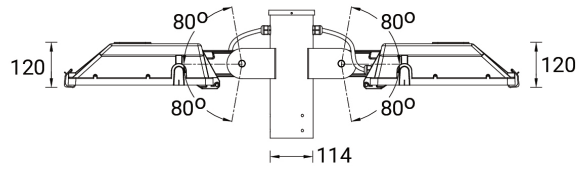

GANDALF 25

GA-90251, GA-90252