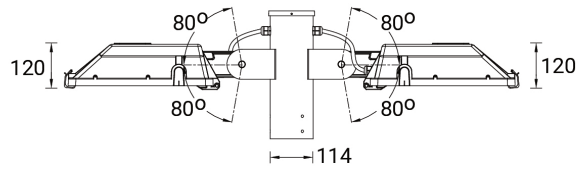

GANDALF 25

GA-90253, GA-90254, GA-90255