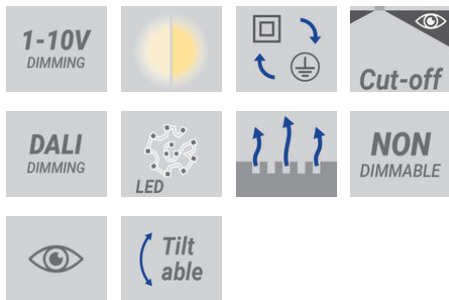

GANDALF

Adjustable column-mounted area floodlight. Powerful, flexible and cost-effective family with a vast array of technical optic choices.

Luminaire Structure

- Die-cast aluminium housing
- Pre-treated before powder coating ensuring high corrosion resistance
- Stainless steel fasteners in grade 304 with zinc flake coating (ZFC)
- Durable silicone rubber gasket
- Clear toughened glass
- Surge protection 10kV

Feature

Optic

Product colour

Special finishes upon request