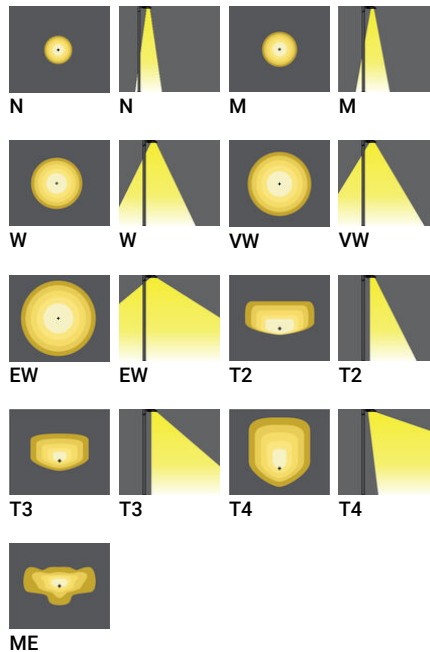

GANDALF

Adjustable column-mounted area floodlight. Powerful, flexible and cost-effective family with a vast array of technical optic choices.

Luminaire Structure

- Die-cast aluminium housing
- Pre-treated before powder coating ensuring high corrosion resistance
- Stainless steel fasteners in grade 304 with zinc flake coating (ZFC)
- Durable silicone rubber gasket
- Clear toughened glass
- Surge protection 10kV

Feature

Optic

Product colour

Special finishes upon request