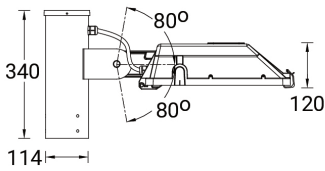

GANDALF

GANDALF

GANDALF 24

GA-90241, GA-90242