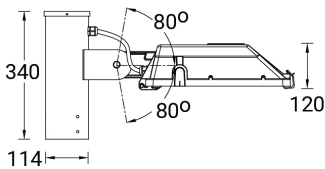

GANDALF 24

GA-90243, GA-90244, GA-90245