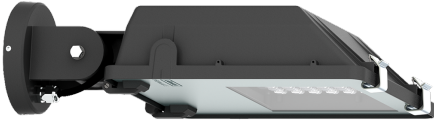

## Luminaire Structure

- Die-cast aluminium housing
- Pre-treated before powder coating ensuring high corrosion resistance
- Stainless steel fasteners in grade 304 with zinc flake coating (ZFC)
- Durable silicone rubber gasket
- Clear toughened glass
- Surge protection 10kV

GA-90251, GA-90252

**GANDALF 24**

GA-90243, GA-90244, GA-90245

**GANDALF 25**

GA-90253, GA-90254, GA-90255

**GANDALF**

---

GANDALF  
**Surface facade luminaires**

---

Surface-mounted cost-effective adjustable flood and area lighting. New higher lumen packages and extended family with a vast array of flexible performance choices.

<https://www.ligman.com/gandalf-surface-facade-luminaires-ga-su3/>