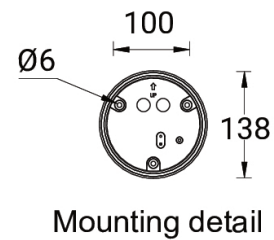

GANDALF 22

GA-31913, GA-31914, GA-31915