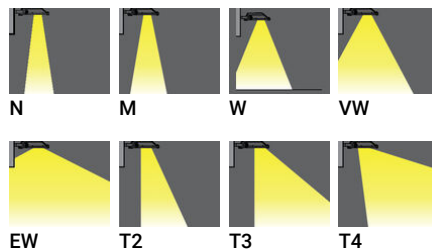

GANDALF

Surface-mounted cost-effective adjustable flood and area lighting. New higher lumen packages and extended family with a vast array of flexible performance choices.

Luminaire Structure

- Die-cast aluminium housing
- Pre-treated before powder coating ensuring high corrosion resistance
- Two cable entries for through wiring
- Stainless steel fasteners in grade 304 with zinc flake coating (ZFC)
- Durable silicone rubber gasket
- Clear toughened glass
- Integral control gear

Feature

Optic

Product colour

Special finishes upon request

GANDALF

Technical information

	Model number	Light source	Power	Lumen	Optic	CCT / CRI	Dimming type	Weight	
GANDALF 22	GA-31911	24 LED	37 W	3879 - 5207 lm	N [12°], M [30°], W [57°], VW [64°], EW [115°], T2 [142°x42°], T3 [150°x71°], T4 [122°x79°], ME [150°x63°]	3000K CRI80, 4000K CRI80	On/Off, 1-10V, DALI	8.5 kg	
GANDALF 22	GA-31912	24 LED	54 W	6126 - 7027 lm	M [30°], W [57°], EW [115°], T2 [142°x42°], T3 [150°x71°], T4 [122°x79°]	3000K CRI80, 4000K CRI80	On/Off, 1-10V, DALI	8.5 kg	
GANDALF 22	GA-31913	48 LED	54 W	5547 - 7027 lm	N [11°], M [30°], W [52°], VW [68°], EW [115°], T2 [142°x42°], T3 [150°x71°], T4 [122°x79°]	3000K CRI80, 4000K CRI80	On/Off, 1-10V, DALI	9.5 kg	
GANDALF 22	GA-31914	48 LED	74 W	7282 - 9862 lm	N [11°], M [30°], W [57°], VW [68°], EW [115°], T2 [140°x42°], T3 [148°x73°], T4 [118°x79°]	3000K CRI80, 4000K CRI80	On/Off, 1-10V, DALI	9.5 kg	
GANDALF 22	GA-31915	48 LED	89 W	8578 - 11837 lm	N [11°], M [30°], W [57°], VW [64°], EW [108°], T2 [138°x32°], T3 [140°x63°], T4 [128°x56°], ME [143°x42°]	3000K CRI80, 4000K CRI80	On/Off, 1-10V, DALI	9.5 kg	