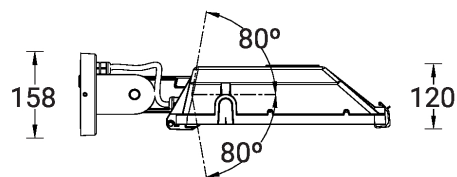

GA-31913, GA-31914, GA-31915