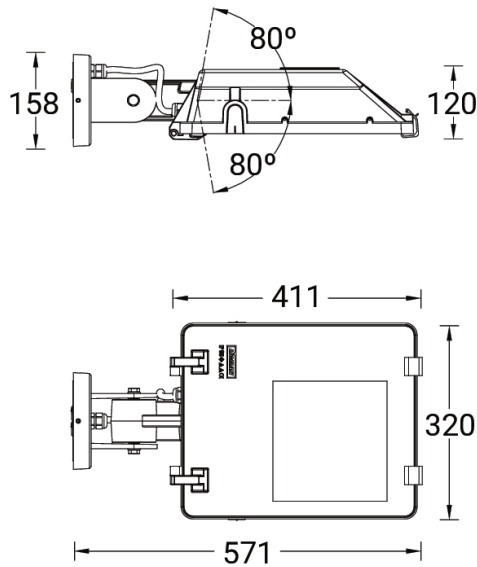

GANDALF

GANDALF 22

GA-31911, GA-31912