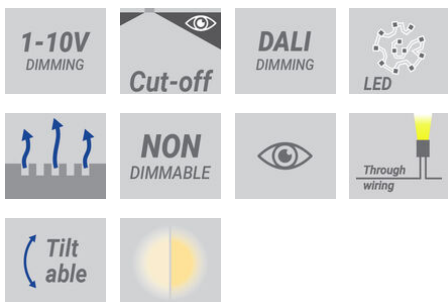

GANDALF

Surface-mounted cost-effective adjustable flood and area lighting. New higher lumen packages and extended family with a vast array of flexible performance choices.

Luminaire Structure

- Die-cast aluminium housing
- Pre-treated before powder coating ensuring high corrosion resistance
- Two cable entries for through wiring
- Stainless steel fasteners in grade 304 with zinc flake coating (ZFC)
- Durable silicone rubber gasket
- Clear toughened glass
- Integral control gear

Feature

Optic

Product colour

Special finishes upon request

GANDALF

Technical information

	Model number	Light source	Power	Lumen	Optic	CCT / CRI	Dimming type	Weight	
GANDALF 22	GA-31911	24 LED	37 W	3879 - 5207 lm	N [12°], M [30°], W [52°], VW [64°], EW [108°], T2 [140°x32°], T3 [143°x63°], T4 [100°x81°], ME [147°x42°]	3000K CRI80, 4000K CRI80	On/Off, 1-10V, DALI	8.5 kg	
GANDALF 22	GA-31912	24 LED	54 W	5777 - 6666 lm	M [30°], W [52°], EW [108°], T2 [143°x47°], T3 [140°x70°], T4 [100°x81°]	3000K CRI80, 4000K CRI80	On/Off, 1-10V, DALI	8.5 kg	
GANDALF 22	GA-31913	48 LED	54 W	4991 - 6736 lm	N [11°], M [26°], W [52°], VW [66°], EW [101°x114°], T2 [140°x47°], T3 [138°x64°], T4 [99°x77°]	3000K CRI80, 4000K CRI80	On/Off, 1-10V, DALI	9.5 kg	
GANDALF 22	GA-31914	48 LED	74 W	6559 - 8845 lm	N [11°], M [26°], W [52°], VW [66°], EW [101°x114°], T2 [140°x47°], T3 [138°x64°], T4 [99°x77°]	3000K CRI80, 4000K CRI80	On/Off, 1-10V, DALI	9.5 kg	
GANDALF 22	GA-31915	48 LED	89 W	7715 - 11717 lm	N [11°], M [30°], W [57°], VW [64°], EW [108°], T2 [138°x32°], T3 [140°x63°], T4 [128°x56°], ME [143°x42°]	3000K CRI80, 4000K CRI80	On/Off, 1-10V, DALI	9.5 kg	

Surface-mounted cost-effective adjustable flood and area lighting. New higher lumen packages and extended family with vast array of flexible performance choices.

<https://www.ligman.com/gandalf-floodlights-projectors-ga-pr3/>