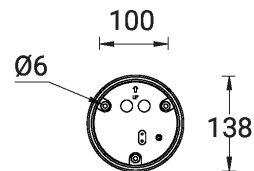

GA-31913, GA-31914, GA-31915