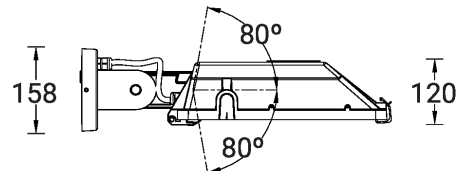

GA-31911, GA-31912