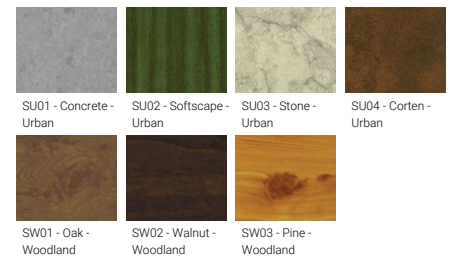

GANDALF

Surface-mounted cost-effective adjustable flood and area lighting. New higher lumen packages and extended family with a vast array of flexible performance choices.

Luminaire Structure

- Die-cast aluminium housing
- Pre-treated before powder coating ensuring high corrosion resistance
- Two cable entries for through wiring
- Stainless steel fasteners in grade 304 with zinc flake coating (ZFC)
- Durable silicone rubber gasket
- Clear toughened glass
- Integral control gear

Feature

Optic

Product colour

Special finishes upon request

GANDALF

Technical information

	Model number	Light source	Power	Lumen	Optic	CCT / CRI	Dimming type	Weight	
GANDALF 22	GA-31911	24 LED	37 W	3879 - 5207 lm	N [12°], M [30°], W [52°], VW [64°], EW [108°], T2 [140°x32°], T3 [143°x63°], T4 [100°x81°], ME [147°x42°]	3000K CRI80, 4000K CRI80	On/Off, 1-10V, DALI	8.5 kg	
GANDALF 22	GA-31912	24 LED	54 W	5777 - 6666 lm	M [30°], W [52°], EW [108°], T2 [143°x47°], T3 [140°x70°], T4 [100°x81°]	3000K CRI80, 4000K CRI80	On/Off, 1-10V, DALI	8.5 kg	
GANDALF 22	GA-31913	48 LED	54 W	4991 - 6736 lm	N [11°], M [26°], W [52°], VW [66°], EW [101°x114°], T2 [140°x47°], T3 [138°x64°], T4 [99°x77°]	3000K CRI80, 4000K CRI80	On/Off, 1-10V, DALI	9.5 kg	
GANDALF 22	GA-31914	48 LED	74 W	6559 - 8845 lm	N [11°], M [26°], W [52°], VW [66°], EW [101°x114°], T2 [140°x47°], T3 [138°x64°], T4 [99°x77°]	3000K CRI80, 4000K CRI80	On/Off, 1-10V, DALI	9.5 kg	
GANDALF 22	GA-31915	48 LED	89 W	7715 - 11717 lm	N [11°], M [30°], W [57°], VW [64°], EW [108°], T2 [138°x32°], T3 [140°x63°], T4 [128°x56°], ME [143°x42°]	3000K CRI80, 4000K CRI80	On/Off, 1-10V, DALI	9.5 kg	