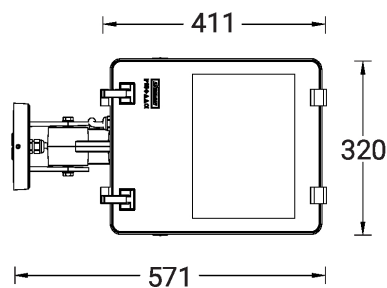

GA-31913, GA-31914, GA-31915