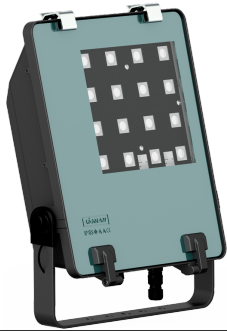

GANDALF

Surface-mounted cost-effective adjustable flood and area lighting. New higher lumen packages and extended family with a vast array of flexible performance choices.

Luminaire Structure

- Die-cast aluminium housing
- Pre-treated before powder coating ensuring high corrosion resistance
- Two cable entries for through wiring
- Stainless steel fasteners in grade 304 with zinc flake coating (ZFC)
- Durable silicone rubber gasket
- Clear toughened glass
- Integral control gear

Accessories

	 DALI Control System Control-DALI
GA-31911	•
GA-31912	•
GA-31913	•
GA-31914	•
GA-31915	•

GANDALF**GANDALF 22**

GA-31911, GA-31912

**GANDALF 22**

GA-31913, GA-31914, GA-31915

GANDALF

GANDALF
Floodlights, projectors

Surface-mounted cost-effective adjustable flood and area lighting. New higher lumen packages and extended family with vast array of flexible performance choices.

<https://www.ligman.com/gandalf-floodlights-projectors-ga-pr3/>

GANDALF
Street & area lighting luminaires

Adjustable column-mounted area floodlight. Powerful, flexible and cost-effective family with a vast array of technical optic choices.

<https://www.ligman.com/gandalf-street-area-lighting-luminaires-ga-st3/>