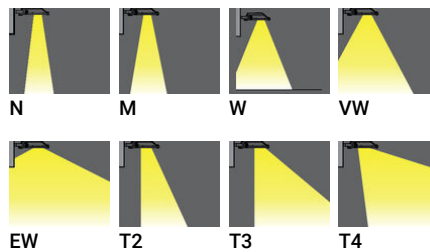

GANDALF

Surface-mounted cost-effective adjustable flood and area lighting. New higher lumen packages and extended family with a vast array of flexible performance choices.

Luminaire Structure

- Die-cast aluminium housing
- Pre-treated before powder coating ensuring high corrosion resistance
- Two cable entries for through wiring
- Stainless steel fasteners in grade 304 with zinc flake coating (ZFC)
- Durable silicone rubber gasket
- Clear toughened glass
- Integral control gear

Feature

Optic

Product colour

Special finishes upon request

GANDALF

Technical information

	Model number	Light source	Power	Lumen	Optic	CCT / CRI	Dimming type	Weight	
GANDALF 22	GA-31911	24 LED	37 W	3879 - 5207 lm	N [12°], M [30°], W [52°], VW [64°], EW [108°], T2 [140°x32°], T3 [143°x63°], T4 [100°x81°], ME [147°x42°]	3000K CRI80, 4000K CRI80	On/Off, 1-10V, DALI	8.5 kg	
GANDALF 22	GA-31912	24 LED	54 W	5777 - 6666 lm	M [30°], W [52°], EW [108°], T2 [143°x47°], T3 [140°x70°], T4 [100°x81°]	3000K CRI80, 4000K CRI80	On/Off, 1-10V, DALI	8.5 kg	
GANDALF 22	GA-31913	48 LED	54 W	4991 - 6736 lm	N [11°], M [26°], W [52°], VW [66°], EW [101°x114°], T2 [140°x47°], T3 [138°x64°], T4 [99°x77°]	3000K CRI80, 4000K CRI80	On/Off, 1-10V, DALI	9.5 kg	
GANDALF 22	GA-31914	48 LED	74 W	6559 - 8845 lm	N [11°], M [26°], W [52°], VW [66°], EW [101°x114°], T2 [140°x47°], T3 [138°x64°], T4 [99°x77°]	3000K CRI80, 4000K CRI80	On/Off, 1-10V, DALI	9.5 kg	
GANDALF 22	GA-31915	48 LED	89 W	7715 - 11717 lm	N [11°], M [30°], W [57°], VW [64°], EW [108°], T2 [138°x32°], T3 [140°x63°], T4 [128°x56°], ME [143°x42°]	3000K CRI80, 4000K CRI80	On/Off, 1-10V, DALI	9.5 kg	