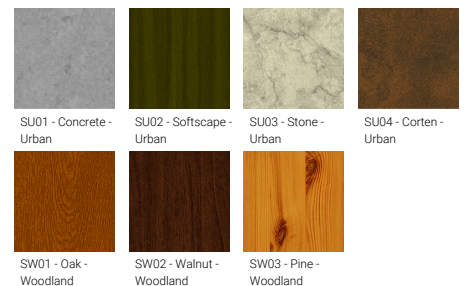

Feature

Optic

Product colour

Special finishes upon request

GANDALF

Technical information

	Model number	Light source	Power	Lumen	Optic	CCT / CRI	Dimming type	Weight	
GANDALF 22	GA-31911	24 LED	37 W	3879 - 5207 lm	N [12°], M [30°], W [57°], VW [64°], EW [115°], T2 [142°x42°], T3 [150°x71°], T4 [122°x79°], ME [150°x63°]	3000K CRI80, 4000K CRI80	On/Off, 1-10V, DALI	8.5 kg	
GANDALF 22	GA-31912	24 LED	54 W	6126 - 7027 lm	M [30°], W [57°], EW [115°], T2 [142°x42°], T3 [150°x71°], T4 [122°x79°]	3000K CRI80, 4000K CRI80	On/Off, 1-10V, DALI	8.5 kg	
GANDALF 22	GA-31913	48 LED	54 W	5547 - 7027 lm	N [11°], M [30°], W [52°], VW [68°], EW [115°], T2 [142°x42°], T3 [150°x71°], T4 [122°x79°]	3000K CRI80, 4000K CRI80	On/Off, 1-10V, DALI	9.5 kg	
GANDALF 22	GA-31914	48 LED	74 W	7282 - 9862 lm	N [11°], M [30°], W [57°], VW [68°], EW [115°], T2 [140°x42°], T3 [148°x73°], T4 [118°x79°]	3000K CRI80, 4000K CRI80	On/Off, 1-10V, DALI	9.5 kg	
GANDALF 22	GA-31915	48 LED	89 W	8578 - 11837 lm	N [11°], M [30°], W [57°], VW [64°], EW [108°], T2 [138°x32°], T3 [140°x63°], T4 [128°x56°], ME [143°x42°]	3000K CRI80, 4000K CRI80	On/Off, 1-10V, DALI	9.5 kg	