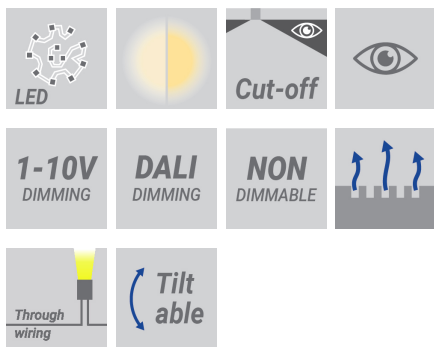

GANDALF

Surface-mounted cost-effective adjustable flood and area lighting. New higher lumen packages and extended family with a vast array of flexible performance choices.

Luminaire Structure

- Die-cast aluminium housing
- Pre-treated before powder coating ensuring high corrosion resistance
- Two cable entries for through wiring
- Stainless steel fasteners in grade 304 with zinc flake coating (ZFC)
- Durable silicone rubber gasket
- Clear toughened glass
- Integral control gear

Feature

Optic

Product colour

Special finishes upon request

GANDALF

Technical information

	Model number	Light source	Power	Lumen	Optic	CCT / CRI	Dimming type	Weight	
GANDALF 22	GA-31911	24 LED	37 W	3879 - 5207 lm	N [12°], M [30°], W [57°], VW [64°], EW [115°], T2 [142°x42°], T3 [150°x71°], T4 [122°x79°], ME [150°x63°]	3000K CRI80, 4000K CRI80	On/Off, 1-10V, DALI	8.5 kg	
GANDALF 22	GA-31912	24 LED	54 W	6126 - 7027 lm	M [30°], W [57°], EW [115°], T2 [142°x42°], T3 [150°x71°], T4 [122°x79°]	3000K CRI80, 4000K CRI80	On/Off, 1-10V, DALI	8.5 kg	
GANDALF 22	GA-31913	48 LED	54 W	5547 - 7027 lm	N [11°], M [30°], W [52°], VW [68°], EW [115°], T2 [142°x42°], T3 [150°x71°], T4 [122°x79°]	3000K CRI80, 4000K CRI80	On/Off, 1-10V, DALI	9.5 kg	
GANDALF 22	GA-31914	48 LED	74 W	7282 - 9862 lm	N [11°], M [30°], W [57°], VW [68°], EW [115°], T2 [140°x42°], T3 [148°x73°], T4 [118°x79°]	3000K CRI80, 4000K CRI80	On/Off, 1-10V, DALI	9.5 kg	
GANDALF 22	GA-31915	48 LED	89 W	8578 - 11837 lm	N [11°], M [30°], W [57°], VW [64°], EW [108°], T2 [138°x32°], T3 [140°x63°], T4 [128°x56°], ME [143°x42°]	3000K CRI80, 4000K CRI80	On/Off, 1-10V, DALI	9.5 kg	

<https://www.ligman.com/gandalf-floodlights-projectors-ga-pr3/>

GANDALF
Street & area lighting luminaires

Adjustable column-mounted area floodlight. Powerful, flexible and cost-effective family with a vast array of technical optic choices.