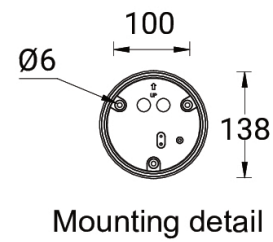

GANDALF

GANDALF 22

GA-31911, GA-31912