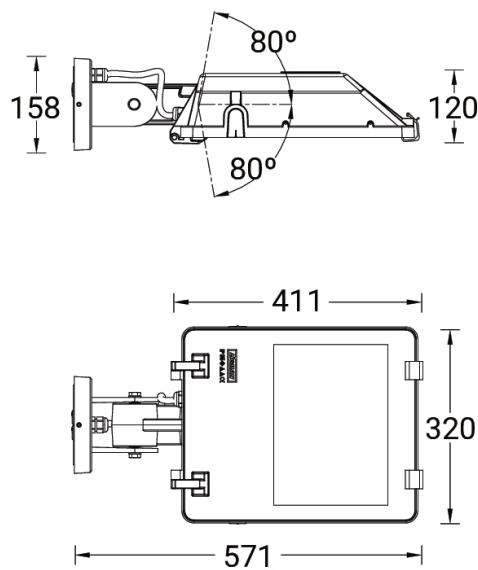

Feature

Optic

Product colour

Special finishes upon request

GANDALF

Technical information

	Model number	Light source	Power	Lumen	Optic	CCT / CRI	Dimming type	Weight	
GANDALF 22	GA-31911	24 LED	37 W	3879 - 5207 lm	N [12°], M [30°], W [52°], VW [64°], EW [108°], T2 [140°x32°], T3 [143°x63°], T4 [100°x81°], ME [147°x42°]	3000K CRI80, 4000K CRI80	On/Off, 1-10V, DALI	8.5 kg	
GANDALF 22	GA-31912	24 LED	54 W	5777 - 6666 lm	M [30°], W [52°], EW [108°], T2 [143°x47°], T3 [140°x70°], T4 [100°x81°]	3000K CRI80, 4000K CRI80	On/Off, 1-10V, DALI	8.5 kg	
GANDALF 22	GA-31913	48 LED	54 W	4991 - 6736 lm	N [11°], M [26°], W [52°], VW [66°], EW [101°x114°], T2 [140°x47°], T3 [138°x64°], T4 [99°x77°]	3000K CRI80, 4000K CRI80	On/Off, 1-10V, DALI	9.5 kg	
GANDALF 22	GA-31914	48 LED	74 W	6559 - 8845 lm	N [11°], M [26°], W [52°], VW [66°], EW [101°x114°], T2 [140°x47°], T3 [138°x64°], T4 [99°x77°]	3000K CRI80, 4000K CRI80	On/Off, 1-10V, DALI	9.5 kg	
GANDALF 22	GA-31915	48 LED	89 W	7715 - 11717 lm	N [11°], M [30°], W [57°], VW [64°], EW [108°], T2 [138°x32°], T3 [140°x63°], T4 [128°x56°], ME [143°x42°]	3000K CRI80, 4000K CRI80	On/Off, 1-10V, DALI	9.5 kg	

Accessories

	 DALI Control System Control-DALI
GA-31911	•
GA-31912	•
GA-31913	•
GA-31914	•
GA-31915	•

GANDALF**GANDALF 22**

GA-31911, GA-31912

**GANDALF 22**

GA-31913, GA-31914, GA-31915

GANDALF

GANDALF
Floodlights, projectors