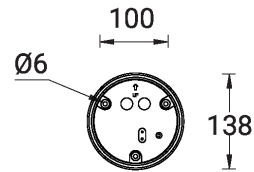

GA-31911, GA-31912