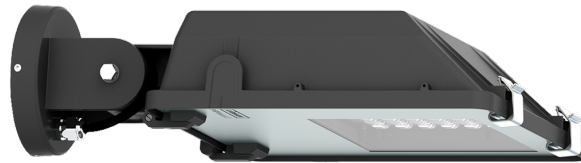

GANDALF

Surface-mounted cost-effective adjustable flood and area lighting. New higher lumen packages and extended family with a vast array of flexible performance choices.

Luminaire Structure

- Die-cast aluminium housing
- Pre-treated before powder coating ensuring high corrosion resistance
- Two cable entries for through wiring
- Stainless steel fasteners in grade 304 with zinc flake coating (ZFC)
- Durable silicone rubber gasket
- Clear toughened glass
- Integral control gear

Feature

Optic

Product colour

Special finishes upon request

GANDALF

Technical information

	Model number	Light source	Power	Lumen	Optic	CCT / CRI	Dimming type	Weight	
GANDALF 22	GA-31911	24 LED	37 W	3879 - 5207 lm	N [12°], M [30°], W [52°], VW [64°], EW [108°], T2 [140°x32°], T3 [143°x63°], T4 [100°x81°], ME [147°x42°]	3000K CRI80, 4000K CRI80	On/Off, 1-10V, DALI	8.5 kg	
GANDALF 22	GA-31912	24 LED	54 W	5777 - 6666 lm	M [30°], W [52°], EW [108°], T2 [143°x47°], T3 [140°x70°], T4 [100°x81°]	3000K CRI80, 4000K CRI80	On/Off, 1-10V, DALI	8.5 kg	
GANDALF 22	GA-31913	48 LED	54 W	4991 - 6736 lm	N [11°], M [26°], W [52°], VW [66°], EW [101°x114°], T2 [140°x47°], T3 [138°x64°], T4 [99°x77°]	3000K CRI80, 4000K CRI80	On/Off, 1-10V, DALI	9.5 kg	
GANDALF 22	GA-31914	48 LED	74 W	6559 - 8845 lm	N [11°], M [26°], W [52°], VW [66°], EW [101°x114°], T2 [140°x47°], T3 [138°x64°], T4 [99°x77°]	3000K CRI80, 4000K CRI80	On/Off, 1-10V, DALI	9.5 kg	
GANDALF 22	GA-31915	48 LED	89 W	7715 - 11717 lm	N [11°], M [30°], W [57°], VW [64°], EW [108°], T2 [138°x32°], T3 [140°x63°], T4 [128°x56°], ME [143°x42°]	3000K CRI80, 4000K CRI80	On/Off, 1-10V, DALI	9.5 kg	

Surface-mounted cost-effective adjustable flood and area lighting. New higher lumen packages and extended family with vast array of flexible performance choices.

<https://www.ligman.com/gandalf-floodlights-projectors-ga-pr3/>