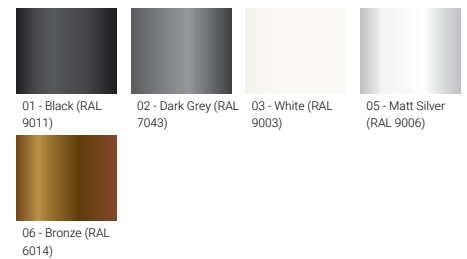

Feature

Optic

Product colour

Special finishes upon request

GANDALF

Technical information

	Model number	Light source	Power	Lumen	Optic	CCT / CRI	Dimming type	Weight	
GANDALF 22	GA-31911	24 LED	37 W	3879 - 5207 lm	N [12°], M [30°], W [52°], VW [64°], EW [108°], T2 [140°x32°], T3 [143°x63°], T4 [100°x81°], ME [147°x42°]	3000K CRI80, 4000K CRI80	On/Off, 1-10V, DALI	8.5 kg	
GANDALF 22	GA-31912	24 LED	54 W	5777 - 6666 lm	M [30°], W [52°], EW [108°], T2 [143°x47°], T3 [140°x70°], T4 [100°x81°]	3000K CRI80, 4000K CRI80	On/Off, 1-10V, DALI	8.5 kg	
GANDALF 22	GA-31913	48 LED	54 W	4991 - 6736 lm	N [11°], M [26°], W [52°], VW [66°], EW [101°x114°], T2 [140°x47°], T3 [138°x64°], T4 [99°x77°]	3000K CRI80, 4000K CRI80	On/Off, 1-10V, DALI	9.5 kg	
GANDALF 22	GA-31914	48 LED	74 W	6559 - 8845 lm	N [11°], M [26°], W [52°], VW [66°], EW [101°x114°], T2 [140°x47°], T3 [138°x64°], T4 [99°x77°]	3000K CRI80, 4000K CRI80	On/Off, 1-10V, DALI	9.5 kg	
GANDALF 22	GA-31915	48 LED	89 W	7715 - 11717 lm	N [11°], M [30°], W [57°], VW [64°], EW [108°], T2 [138°x32°], T3 [140°x63°], T4 [128°x56°], ME [143°x42°]	3000K CRI80, 4000K CRI80	On/Off, 1-10V, DALI	9.5 kg	