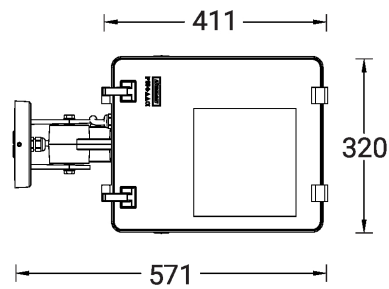

GA-31911, GA-31912