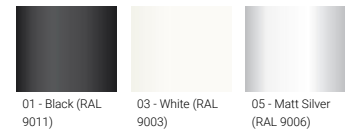

Feature

Optic

Product colour

Special finishes upon request

GAVLE

Technical information

	Model number	Light source	Power	Lumen	Optic	CCT / CRI	Dimming type	Weight
Down (Optic) & Up (Optic 2nd) - 100x100 mm - 1500 mm								
GAVLE 4	GAV-80521	960 & 960 LED	244 W	29116 - 30393 lm	O [Opal]	3000K CRI80, 4000K CRI80	On/Off, 1-10V, DALI	17.5 kg
Down (Optic) & Up (Optic 2nd) - 100x100 mm - 1500 mm - TW								
GAVLE 4	GAV-80522	1920 & 1920 LED	244 W	30393 lm	O [102°]	TW (2700K - 6500K)	DALI	17.5 kg
Down (Optic) & Up (Optic 2nd) - 100x100 mm - 2000 mm								
GAVLE 4	GAV-80531	1344 & 1344 LED	346 W	40562 - 42340 lm	O [Opal]	3000K CRI80, 4000K CRI80	On/Off, 1-10V, DALI	23.0 kg
Down (Optic) & Up (Optic 2nd) - 100x100 mm - 2000 mm - TW								
GAVLE 4	GAV-80532	2688 & 2688 LED	346 W	42340 lm	O [102°]	TW (2700K - 6500K)	DALI	23.0 kg
Down (Optic) & Up (Optic 2nd) - 100x100 mm - 2500 mm								
GAVLE 4	GAV-80541	1728 & 1728 LED	458 W	52997 - 55320 lm	O [Opal]	3000K CRI80, 4000K CRI80	On/Off, 1-10V, DALI	31.9 kg
Down (Optic) & Up (Optic 2nd) - 100x100 mm - 2500 mm - TW								
GAVLE 4	GAV-80542	3456 & 3456 LED	458 W	55320 lm	O [102°]	TW (2700K - 6500K)	DALI	31.9 kg
Down (Optic) & Up (Optic 2nd) - 100x100 mm - 3000 mm								
GAVLE 4	GAV-80551	1920 & 1920 LED	505 W	57481 - 60002 lm	O [Opal]	3000K CRI80, 4000K CRI80	On/Off, 1-10V, DALI	40.2 kg
Down (Optic) & Up (Optic 2nd) - 100x100 mm - 3000 mm - TW								
GAVLE 4	GAV-80552	3840 & 3840 LED	505 W	60002 lm	O [102°]	TW (2700K - 6500K)	DALI	40.2 kg
Down (Optic) & Up (Optic 2nd) - 100x100 mm - 4000 mm								
GAVLE 4	GAV-80561	2688 & 2688 LED	690 W	80474 - 84002 lm	O [Opal]	3000K CRI80, 4000K CRI80	On/Off, 1-10V, DALI	51.3 kg
Down (Optic) & Up (Optic 2nd) - 100x100 mm - 4000 mm - TW								
GAVLE 4	GAV-80562	5376 & 5376 LED	690 W	84002 lm	O [102°]	TW (2700K - 6500K)	DALI	51.3 kg
Down (Optic) & Up (Optic 2nd) - 100x100 mm - 5000 mm								
GAVLE 4	GAV-80571	3456 & 3456 LED	915 W	105748 - 110384 lm	O [Opal]	3000K CRI80, 4000K CRI80	On/Off, 1-10V, DALI	62.0 kg
Down (Optic) & Up (Optic 2nd) - 100x100 mm - 5000 mm - TW								
GAVLE 4	GAV-80572	6912 & 6912 LED	915 W	110384 lm	O [102°]	TW (2700K - 6500K)	DALI	62.0 kg
Down (Optic) & Up (Optic 2nd) - 60x100mm - 1000 mm								
GAVLE 3	GAV-80211	384 & 384 LED	98 W	9990 - 10428 lm	O [Opal]	3000K CRI80, 4000K CRI80	On/Off, 1-10V, DALI	8.9 kg
Down (Optic) & Up (Optic 2nd) - 60x100mm - 1000 mm - TW								
GAVLE 3	GAV-80212	768 & 768 LED	98 W	10428 lm	O [102°]	TW (2700K - 6500K)	DALI	8.4 k
Down (Optic) & Up (Optic 2nd) - 60x100mm - 1500 mm								
GAVLE 3	GAV-80221	576 & 576 LED	146 W	15329 - 16001 lm	O [Opal]	3000K CRI80, 4000K CRI80	On/Off, 1-10V, DALI	13.9 kg
Down (Optic) & Up (Optic 2nd) - 60x100mm - 1500 mm - TW								