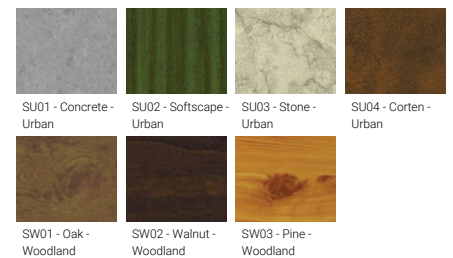

Feature

Optic

Product colour

Special finishes upon request

GAVLE

Technical information

	Model number	Light source	Power	Lumen	Optic	CCT / CRI	Dimming type	Weight
Down (Optic) & Up (Optic 2nd) - 100x100 mm - 1500 mm								
GAVLE 4	GAV-80521	960 & 960 LED	244 W	29116 - 30393 lm	O [Opal]	3000K CRI80, 4000K CRI80	On/Off, 1-10V, DALI	17.5 kg
Down (Optic) & Up (Optic 2nd) - 100x100 mm - 1500 mm - TW								
GAVLE 4	GAV-80522	1920 & 1920 LED	244 W	30393 lm	O [102°]	TW (2700K - 6500K)	DALI	17.5 kg
Down (Optic) & Up (Optic 2nd) - 100x100 mm - 2000 mm								
GAVLE 4	GAV-80531	1344 & 1344 LED	346 W	40562 - 42340 lm	O [Opal]	3000K CRI80, 4000K CRI80	On/Off, 1-10V, DALI	23.0 kg
Down (Optic) & Up (Optic 2nd) - 100x100 mm - 2000 mm - TW								
GAVLE 4	GAV-80532	2688 & 2688 LED	346 W	42340 lm	O [102°]	TW (2700K - 6500K)	DALI	23.0 kg
Down (Optic) & Up (Optic 2nd) - 100x100 mm - 2500 mm								
GAVLE 4	GAV-80541	1728 & 1728 LED	458 W	52997 - 55320 lm	O [Opal]	3000K CRI80, 4000K CRI80	On/Off, 1-10V, DALI	31.9 kg
Down (Optic) & Up (Optic 2nd) - 100x100 mm - 2500 mm - TW								
GAVLE 4	GAV-80542	3456 & 3456 LED	458 W	55320 lm	O [102°]	TW (2700K - 6500K)	DALI	31.9 kg
Down (Optic) & Up (Optic 2nd) - 100x100 mm - 3000 mm								
GAVLE 4	GAV-80551	1920 & 1920 LED	505 W	57481 - 60002 lm	O [Opal]	3000K CRI80, 4000K CRI80	On/Off, 1-10V, DALI	40.2 kg
Down (Optic) & Up (Optic 2nd) - 100x100 mm - 3000 mm - TW								
GAVLE 4	GAV-80552	3840 & 3840 LED	505 W	60002 lm	O [102°]	TW (2700K - 6500K)	DALI	40.2 kg
Down (Optic) & Up (Optic 2nd) - 100x100 mm - 4000 mm								
GAVLE 4	GAV-80561	2688 & 2688 LED	690 W	80474 - 84002 lm	O [Opal]	3000K CRI80, 4000K CRI80	On/Off, 1-10V, DALI	51.3 kg
Down (Optic) & Up (Optic 2nd) - 100x100 mm - 4000 mm - TW								
GAVLE 4	GAV-80562	5376 & 5376 LED	690 W	84002 lm	O [102°]	TW (2700K - 6500K)	DALI	51.3 kg
Down (Optic) & Up (Optic 2nd) - 100x100 mm - 5000 mm								
GAVLE 4	GAV-80571	3456 & 3456 LED	915 W	105748 - 110384 lm	O [Opal]	3000K CRI80, 4000K CRI80	On/Off, 1-10V, DALI	62.0 kg
Down (Optic) & Up (Optic 2nd) - 100x100 mm - 5000 mm - TW								
GAVLE 4	GAV-80572	6912 & 6912 LED	915 W	110384 lm	O [102°]	TW (2700K - 6500K)	DALI	62.0 kg
Down (Optic) & Up (Optic 2nd) - 60x100mm - 1000 mm								
GAVLE 3	GAV-80211	384 & 384 LED	98 W	9990 - 10428 lm	O [Opal]	3000K CRI80, 4000K CRI80	On/Off, 1-10V, DALI	8.9 kg
Down (Optic) & Up (Optic 2nd) - 60x100mm - 1000 mm - TW								
GAVLE 3	GAV-80212	768 & 768 LED	98 W	10428 lm	O [102°]	TW (2700K - 6500K)	DALI	8.4 k
Down (Optic) & Up (Optic 2nd) - 60x100mm - 1500 mm								
GAVLE 3	GAV-80221	576 & 576 LED	146 W	15329 - 16001 lm	O [Opal]	3000K CRI80, 4000K CRI80	On/Off, 1-10V, DALI	13.9 kg
Down (Optic) & Up (Optic 2nd) - 60x100mm - 1500 mm - TW								