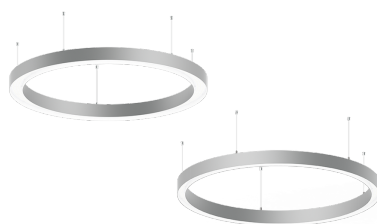

GAVLE

| | |
|---|---|
| <p>GAV-80011, GAV-80012, GAV-80013, GAV-80014</p>  | |
| <p>GAV-80021, GAV-80022, GAV-80023, GAV-80024</p>  | <p>GAV-80321, GAV-80322, GAV-80323, GAV-80324</p>  |
| <p>GAV-80031, GAV-80032, GAV-80033, GAV-80034</p>  | <p>GAV-80331, GAV-80332, GAV-80333, GAV-80334</p>  |
| <p>GAV-80041, GAV-80042, GAV-80043, GAV-80044</p>  | <p>GAV-80341, GAV-80342, GAV-80343, GAV-80344</p>  |
| <p>GAV-80051, GAV-80052, GAV-80053, GAV-80054</p>  | <p>GAV-80351, GAV-80352, GAV-80353, GAV-80354</p>  |
| <p>GAV-80061, GAV-80062, GAV-80063, GAV-80064</p>  | <p>GAV-80361, GAV-80362, GAV-80363, GAV-80364</p>  |
| <p>GAV-80071, GAV-80072, GAV-80073, GAV-80074</p>  | <p>GAV-80371, GAV-80372, GAV-80373, GAV-80374</p>  |

GAVLE

GAVLE
Surface ceiling luminaires

Comprehensive range of clean-edged interior circular ring fixtures. Powerful and technical performance options shrouded in a minimalist aesthetic form.

<https://www.ligman.com/gavle-surface-ceiling-luminaires-ga-cei3/>

GAVLE
Pendant luminaires

Comprehensive range of clean-edged interior circular ring fixtures. Powerful and technical performance options shrouded in a minimalist aesthetic form.

<https://www.ligman.com/gavle-pendant-luminaires-ga-pen3/>