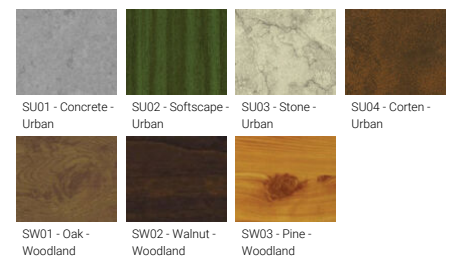

Feature

Optic

Product colour

Special finishes upon request

GAVLE

Technical information

| | Model number | Light source | Power | Lumen | Optic | CCT / CRI | Dimming type | Weight | |
|--|------------------|--------------|-------|------------------|----------|--------------------------|---------------------|---------|---|
| Down - 110x90 mm - 1500 mm | | | | | | | | | |
| GAVLE 2 | GAV-80321 | 960 LED | 122 W | 14280 - 14907 lm | O [Opal] | 3000K CRI80, 4000K CRI80 | On/Off, DALI | 14.9 kg | |
| Down - 110x90 mm - 1500 mm - RGBW | | | | | | | | | |
| GAVLE 2 | GAV-80323 | 3840 LED | 133 W | 5217 lm | O [Opal] | RGBW40 | Bluetooth | 13.9 kg |  |
| Down - 110x90 mm - 1500 mm - RGBW DMX | | | | | | | | | |
| GAVLE 2 | GAV-80324 | 3840 LED | 133 W | 5217 lm | O [102°] | RGBW30, RGBW40 | DMX, DMX/RDM | 13.9 kg |  |
| Down - 110x90 mm - 1500 mm - TW | | | | | | | | | |
| GAVLE 2 | GAV-80322 | 1920 LED | 122 W | 14907 lm | O [102°] | TW (2700K - 6500K) | DALI | 14.9 kg | |
| Down - 110x90 mm - 2000 mm | | | | | | | | | |
| GAVLE 2 | GAV-80331 | 1344 LED | 173 W | 20033 - 20911 lm | O [Opal] | 3000K CRI80, 4000K CRI80 | On/Off, 1-10V, DALI | 19.4 kg | |
| Down - 110x90 mm - 2000 mm - RGBW | | | | | | | | | |
| GAVLE 2 | GAV-80333 | 5376 LED | 187 W | 7319 lm | O [Opal] | RGBW40 | Bluetooth | 19.4 kg |  |
| Down - 110x90 mm - 2000 mm - RGBW DMX | | | | | | | | | |
| GAVLE 2 | GAV-80334 | 5376 LED | 187 W | 7319 lm | O [102°] | RGBW30, RGBW40 | DMX, DMX/RDM | 19.4 kg |  |
| Down - 110x90 mm - 2000 mm - TW | | | | | | | | | |
| GAVLE 2 | GAV-80332 | 2688 LED | 173 W | 20911 lm | O [102°] | TW (2700K - 6500K) | DALI | 19.4 kg | |
| Down - 110x90 mm - 2500 mm | | | | | | | | | |
| GAVLE 2 | GAV-80341 | 1728 LED | 229 W | 25616 - 26739 lm | O [Opal] | 3000K CRI80, 4000K CRI80 | On/Off, 1-10V, DALI | 26.3 kg | |
| Down - 110x90 mm - 2500 mm - RGBW | | | | | | | | | |
| GAVLE 2 | GAV-80343 | 6912 LED | 240 W | 9359 lm | O [Opal] | RGBW40 | Bluetooth | 26.3 kg |  |
| Down - 110x90 mm - 2500 mm - RGBW DMX | | | | | | | | | |
| GAVLE 2 | GAV-80344 | 6912 LED | 240 W | 9359 lm | O [102°] | RGBW30, RGBW40 | DMX, DMX/RDM | 26.3 kg |  |
| Down - 110x90 mm - 2500 mm - TW | | | | | | | | | |
| GAVLE 2 | GAV-80342 | 3456 LED | 229 W | 26739 lm | O [102°] | TW (2700K - 6500K) | DALI | 26.3 kg | |
| Down - 110x90 mm - 3000 mm | | | | | | | | | |
| GAVLE 2 | GAV-80351 | 1920 LED | 253 W | 28221 - 29459 lm | O [Opal] | 3000K CRI80, 4000K CRI80 | On/Off, 1-10V, DALI | 35.7 kg | |
| Down - 110x90 mm - 3000 mm - RGBW | | | | | | | | | |
| GAVLE 2 | GAV-80353 | 7680 LED | 267 W | 10311 lm | O [Opal] | RGBW40 | Bluetooth | 35.7 kg |  |
| Down - 110x90 mm - 3000 mm - RGBW DMX | | | | | | | | | |
| GAVLE 2 | GAV-80354 | 7680 LED | 267 W | 10311 lm | O [102°] | RGBW30, RGBW40 | DMX, DMX/RDM | 35.7 kg |  |
| Down - 110x90 mm - 3000 mm - TW | | | | | | | | | |