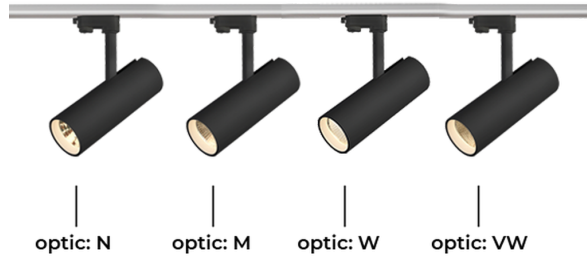

# HAMBURG

Sleek track-mounted range of spotlights with high CRI.

## Luminaire Structure

- Extruded aluminium housing
- Adjustable: Tilt 90°, Rotation 355°
- With powder coating
- Integral control gear
- With 3-phase universal adapter