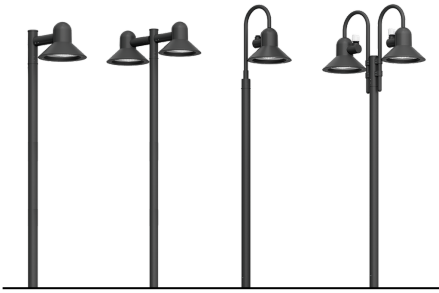

HAMILTON

Classic urban neighbourhood wall-mounted luminaire family. Timeless lines coupled with unparalleled build quality, flexibility and performance.

LIGHT CONNECT™

microVOS™ TECHNOLOGY

Luminaire Structure

HAMILTON

HAM-30001, HAM-30002

HAM-30011, HAM-30012

HAMILTON

HAMILTON

Street & area lighting luminaires

Classic urban neighbourhood post-top luminaire family. Timeless lines coupled with unparalleled build quality, flexibility and performance.