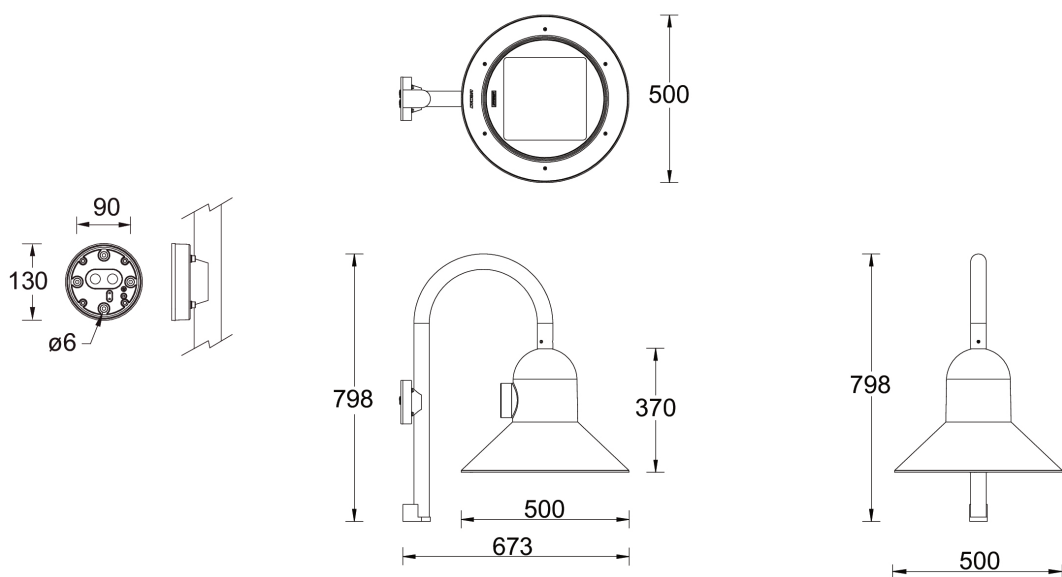

HAM-30011, HAM-30012