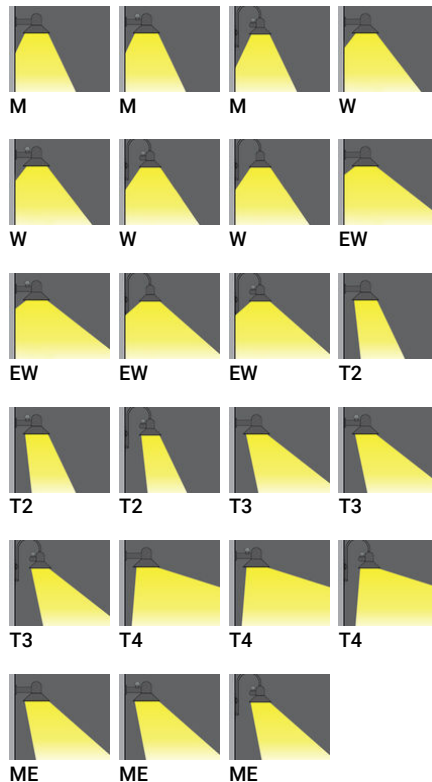

HAMILTON

Classic urban neighbourhood wall-mounted luminaire family. Timeless lines coupled with unparalleled build quality, flexibility and performance.

LIGHT CONNECT™

microVOS™ TECHNOLOGY

Luminaire Structure

- Die-cast aluminium housing
- Pre-treated before powder coating ensuring high corrosion resistance
- Two cable entries for through wiring
- Stainless steel fasteners in grade 304 with zinc flake coating (ZFC)
- Durable silicone rubber gasket
- Clear toughened glass
- Integral control gear

Feature

Optic

Product colour

Special finishes upon request

We reserve the right to make technical and design changes.

01:16, 16-04-2024

<https://www.ligman.com/hamilton-surface-facade-luminaires-ham-su2/>

THAILAND

LIGMAN Lighting Co.,Ltd.
17/2 Moo 4, Monthong, Bang Nam Prio,
24150 Chachoengsao - Thailand
info@ligman.com