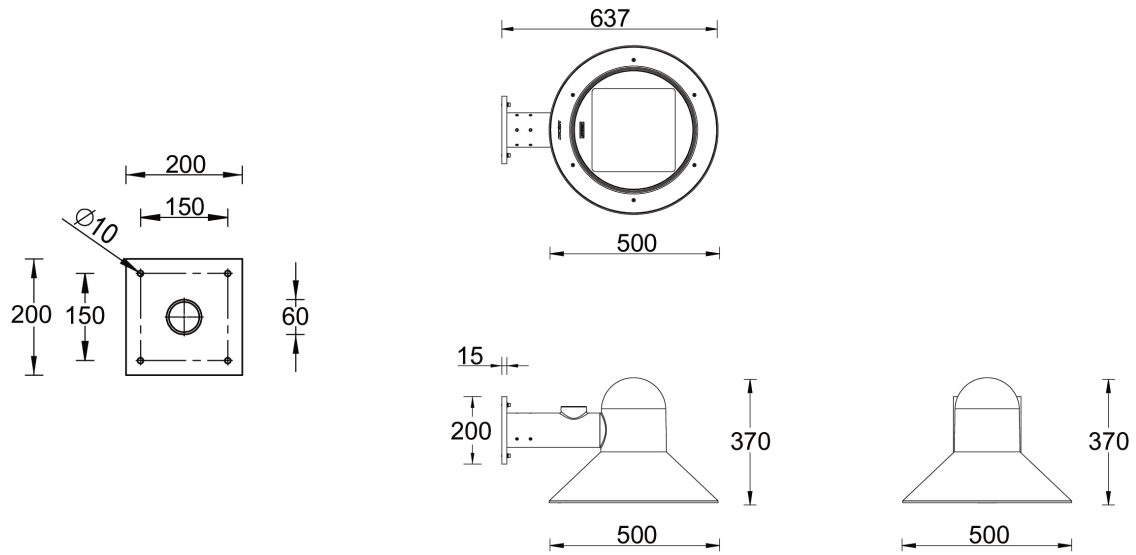

HAMILTON

HAM-30001, HAM-30002