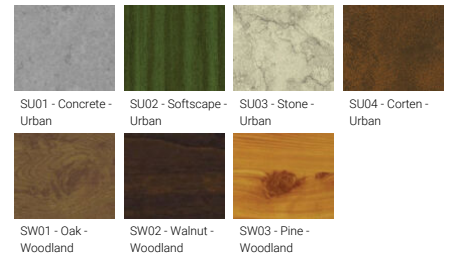

Feature

Optic

Product colour

Special finishes upon request

We reserve the right to make technical and design changes.

01:16, 16-04-2024

<https://www.ligman.com/hamilton-surface-facade-luminaires-ham-su2/>

THAILAND