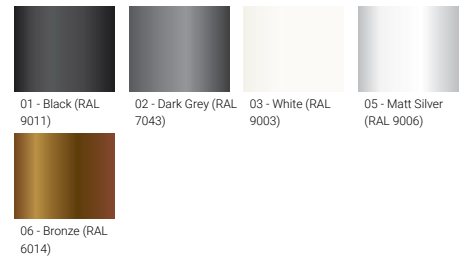

Feature

Optic

Product colour

Special finishes upon request

We reserve the right to make technical and design changes.

01:16, 16-04-2024

<https://www.ligman.com/hamilton-surface-facade-luminaires-ham-su2/>

THAILAND