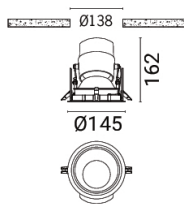

Feature

Optic

Product colour

HAYS

Technical information

	Model number	Light source	Power	Lumen	Optic	CCT / CRI	Dimming type	Weight
Ø107 mm								
HAYS 2	HY-80011	5 LED	9 W	413 - 579 lm	N [27°], M [36°], W [43°]	3000K CRI80, 4000K CRI80	On/Off, 1-10V, DALI, Trailing edge	0.56 kg.
HAYS 2	HY-80021	7 LED	12 W	637 - 804 lm	N [25°], M [36°], W [39°]	3000K CRI80, 4000K CRI80	On/Off, 1-10V, DALI, Trailing edge	0.56 kg.
Ø138 mm								
HAYS 3	HY-80031	9 LED	15 W	659 - 826 lm	N [23°], M [30°], W [35°]	3000K CRI80, 4000K CRI80	On/Off, 1-10V, DALI, Trailing edge	1.06 kg.
HAYS 3	HY-80041	12 LED	20 W	883 - 1164 lm	N [23°], M [30°], W [35°]	3000K CRI80, 4000K CRI80	On/Off, 1-10V, DALI	1.06 kg.
Ø160 mm								
HAYS 4	HY-80051	18 LED	29 W	1356 - 1788 lm	N [23°], M [30°], W [35°]	3000K CRI80, 4000K CRI80	On/Off, 1-10V, DALI	1.48 kg.
Ø87 mm								
HAYS 1	HY-80001	3 LED	6 W	167 - 294 lm	N [28°], M [31°], W [39°]	3000K CRI80, 4000K CRI80	On/Off, 1-10V, DALI	0.33 kg.

Accessories

DALI Control
System
Control-DALI

HY-80001	•
HY-80011	•
HY-80021	•
HY-80031	•
HY-80041	•
HY-80051	•

HAYS

HY-80001

HY-80011

HY-80021

HY-80031