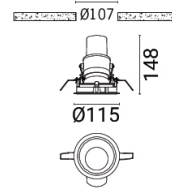

Feature

Optic

Product colour

HAYS

Technical information

	Model number	Light source	Power	Lumen	Optic	CCT / CRI	Dimming type	Weight
Ø107 mm								
HAYS 2	HY-80011	5 LED	9 W	413 - 579 lm	N [27°], M [36°], W [43°]	3000K CRI80, 4000K CRI80	On/Off, 1-10V, DALI, Trailing edge	0.56 kg.
HAYS 2	HY-80021	7 LED	12 W	637 - 804 lm	N [25°], M [36°], W [39°]	3000K CRI80, 4000K CRI80	On/Off, 1-10V, DALI, Trailing edge	0.56 kg.
Ø138 mm								
HAYS 3	HY-80031	9 LED	15 W	659 - 826 lm	N [23°], M [30°], W [35°]	3000K CRI80, 4000K CRI80	On/Off, 1-10V, DALI, Trailing edge	1.06 kg.
HAYS 3	HY-80041	12 LED	20 W	883 - 1164 lm	N [23°], M [30°], W [35°]	3000K CRI80, 4000K CRI80	On/Off, 1-10V, DALI	1.06 kg.
Ø160 mm								
HAYS 4	HY-80051	18 LED	29 W	1356 - 1788 lm	N [23°], M [30°], W [35°]	3000K CRI80, 4000K CRI80	On/Off, 1-10V, DALI	1.48 kg.
Ø87 mm								
HAYS 1	HY-80001	3 LED	6 W	167 - 294 lm	N [28°], M [31°], W [39°]	3000K CRI80, 4000K CRI80	On/Off, 1-10V, DALI	0.33 kg.

Accessories

DALI Control
System
Control-DALI

HY-80001	•
HY-80011	•
HY-80021	•
HY-80031	•
HY-80041	•
HY-80051	•

HAYS

HY-80001

HY-80011

HY-80021

HY-80031