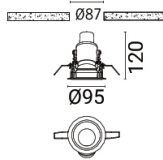

Feature

Optic

Product colour

HAYS

Technical information

	Model number	Light source	Power	Lumen	Optic	CCT / CRI	Dimming type	Weight
Ø107 mm								
HAYS 2	HY-80011	5 LED	9 W	413 - 579 lm	N [27°], M [36°], W [43°]	3000K CRI80, 4000K CRI80	On/Off, 1-10V, DALI, Trailing edge	0.56 kg.
HAYS 2	HY-80021	7 LED	12 W	637 - 804 lm	N [25°], M [36°], W [39°]	3000K CRI80, 4000K CRI80	On/Off, 1-10V, DALI, Trailing edge	0.56 kg.
Ø138 mm								
HAYS 3	HY-80031	9 LED	15 W	659 - 826 lm	N [23°], M [30°], W [35°]	3000K CRI80, 4000K CRI80	On/Off, 1-10V, DALI, Trailing edge	1.06 kg.
HAYS 3	HY-80041	12 LED	20 W	883 - 1164 lm	N [23°], M [30°], W [35°]	3000K CRI80, 4000K CRI80	On/Off, 1-10V, DALI	1.06 kg.
Ø160 mm								
HAYS 4	HY-80051	18 LED	29 W	1356 - 1788 lm	N [23°], M [30°], W [35°]	3000K CRI80, 4000K CRI80	On/Off, 1-10V, DALI	1.48 kg.
Ø87 mm								
HAYS 1	HY-80001	3 LED	6 W	167 - 294 lm	N [28°], M [31°], W [39°]	3000K CRI80, 4000K CRI80	On/Off, 1-10V, DALI	0.33 kg.

Accessories

DALI Control
System
Control-DALI

HY-80001	•
HY-80011	•
HY-80021	•
HY-80031	•
HY-80041	•
HY-80051	•

HAYS

HY-80001

HY-80011

HY-80021

HY-80031