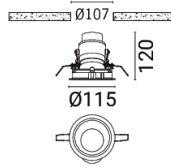

Feature

Optic

Product colour

HAYS

Technical information

	Model number	Light source	Power	Lumen	Optic	CCT / CRI	Dimming type	Weight
Ø107 mm								
HAYS 2	HY-80011	5 LED	9 W	413 - 579 lm	N [27°], M [36°], W [43°]	3000K CRI80, 4000K CRI80	On/Off, 1-10V, DALI, Trailing edge	0.56 kg.
HAYS 2	HY-80021	7 LED	12 W	637 - 804 lm	N [25°], M [36°], W [39°]	3000K CRI80, 4000K CRI80	On/Off, 1-10V, DALI, Trailing edge	0.56 kg.
Ø138 mm								
HAYS 3	HY-80031	9 LED	15 W	659 - 826 lm	N [23°], M [30°], W [35°]	3000K CRI80, 4000K CRI80	On/Off, 1-10V, DALI, Trailing edge	1.06 kg.
HAYS 3	HY-80041	12 LED	20 W	883 - 1164 lm	N [23°], M [30°], W [35°]	3000K CRI80, 4000K CRI80	On/Off, 1-10V, DALI	1.06 kg.
Ø160 mm								
HAYS 4	HY-80051	18 LED	29 W	1356 - 1788 lm	N [23°], M [30°], W [35°]	3000K CRI80, 4000K CRI80	On/Off, 1-10V, DALI	1.48 kg.
Ø87 mm								
HAYS 1	HY-80001	3 LED	6 W	167 - 294 lm	N [28°], M [31°], W [39°]	3000K CRI80, 4000K CRI80	On/Off, 1-10V, DALI	0.33 kg.

Accessories

DALI Control
System
Control-DALI

HY-80001	•
HY-80011	•
HY-80021	•
HY-80031	•
HY-80041	•
HY-80051	•

HAYS

HY-80001

HY-80011

HY-80021

HY-80031