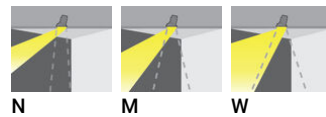

HAYS

Recessed adjustable low-glare accent family. Complimentary interior lighting solution for accent lighting.

Luminaire Structure

- Die-cast aluminium housing with powder coating
- Die-cast aluminium heat sink with excellent thermal management
- Aluminium reflector with white powder coating
- Adjustable: Tilt 30°
- Remote driver is included

Feature

Optic

Product colour

HAYS

Technical information

	Model number	Light source	Power	Lumen	Optic	CCT / CRI	Dimming type	Weight
Ø107 mm								
HAYS 2	HY-80011	5 LED	9 W	413 - 579 lm	N [27°], M [36°], W [43°]	3000K CRI80, 4000K CRI80	On/Off, 1-10V, DALI, Trailing edge	0.56 kg.
HAYS 2	HY-80021	7 LED	12 W	637 - 804 lm	N [25°], M [36°], W [39°]	3000K CRI80, 4000K CRI80	On/Off, 1-10V, DALI, Trailing edge	0.56 kg.
Ø138 mm								
HAYS 3	HY-80031	9 LED	15 W	659 - 826 lm	N [23°], M [30°], W [35°]	3000K CRI80, 4000K CRI80	On/Off, 1-10V, DALI, Trailing edge	1.06 kg.
HAYS 3	HY-80041	12 LED	20 W	883 - 1164 lm	N [23°], M [30°], W [35°]	3000K CRI80, 4000K CRI80	On/Off, 1-10V, DALI	1.06 kg.
Ø160 mm								
HAYS 4	HY-80051	18 LED	29 W	1356 - 1788 lm	N [23°], M [30°], W [35°]	3000K CRI80, 4000K CRI80	On/Off, 1-10V, DALI	1.48 kg.
Ø87 mm								
HAYS 1	HY-80001	3 LED	6 W	167 - 294 lm	N [28°], M [31°], W [39°]	3000K CRI80, 4000K CRI80	On/Off, 1-10V, DALI	0.33 kg.