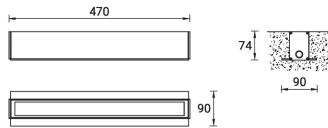

INFINITE

INF-60001