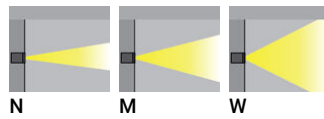

JANET

Compact and economic underwater fixture range. Competitive and flexible quality recessed fixtures with multiple beam angles.

Luminaire Structure

- Stainless steel body in grade 316
- Single cable entry
- Stainless steel fasteners in grade 316
- Durable silicone rubber gasket
- Clear toughened glass
- Remote driver is included for constant current (CC) products and is not IP-rated
- Remote driver is not included for constant voltage (CV) products
- Remote box IP-rated is not included and is to be ordered separately for constant current (CC) products
- Recessing box in stainless steel 316 grade
- Luminaire must be submerged when operational
- Maximum depth 2 m
- Outdoor cable needs to be ordered with a specific length

Feature

Optic

Product colour

JANET

Technical information

	Model number	Light source	Power	Lumen	Optic	CCT / CRI	Dimming type	Weight
Without remote box IP-rated - With remote driver / recessing box - Constant current (CC) 700 mA								
JANET 1	JA-60067	3 LED	8 W	506 - 779 lm	N [28°], M [32°], W [51°]	2700K CRI80, 3000K CRI80, 4000K CRI80	On/Off, 1-10V, DALI	1.6 kg
JANET 2	JA-60811	5 LED	11 W	1240 - 1726 lm	N [23°], M [34°], W [42°]	2700K CRI80, 3000K CRI80, 4000K CRI80	On/Off, 1-10V	1.6 kg
Without remote driver - With recessing box - Constant voltage (CV) 24 V								
JANET 3	JA-60821	3 LED	7 W	617 - 765 lm	N [23°], M [31°], W [51°]	3000K CRI80, 4000K CRI80	On/Off	1.6 kg
JANET 3	JA-60822	5 LED	11 W	1057 - 1290 lm	N [22°], M [30°], W [48°]	3000K CRI80, 4000K CRI80	On/Off	1.6 kg