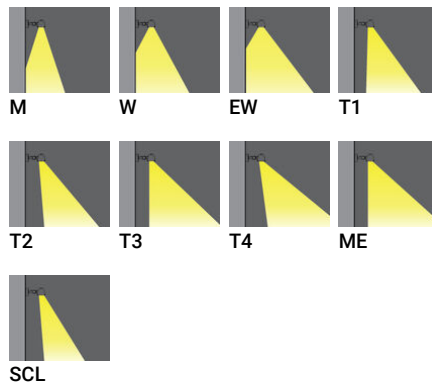

KWH

Rounded profile linear surface-mounted luminaire. Robust, tiltable body offered in different lengths providing multiple optical and professional lighting solutions for building, area and facade lighting.

Luminaire Structure

- Die-cast aluminium end-caps
- Extruded aluminium housing
- Pre-treated before powder coating ensuring high corrosion resistance
- Single cable entry, through wiring upon request
- Stainless steel fasteners in grade 304 with zinc flake coating (ZFC)
- Durable silicone rubber gasket
- High-efficiency PMMA lens
- Clear toughened glass
- Integral control gear

Feature

Optic

Product colour

Special finishes upon request