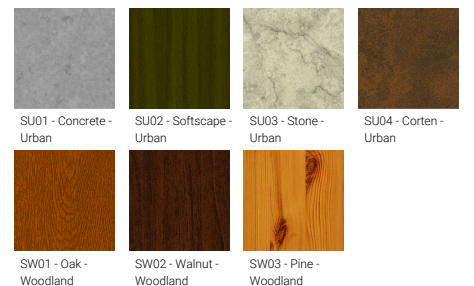

Feature

Optic

Product colour

Special finishes upon request

We reserve the right to make technical and design changes.

07:10, 01-04-2026

<https://www.ligman.com/leeds-surface-facade-luminaires-lee-su3/>

THAILAND
LIGMAN Lighting Co.,Ltd.
17/2 Moo 4, Monthong, Bang Nam Prio, 24150 Chachoengsao - Thailand
info@ligman.com