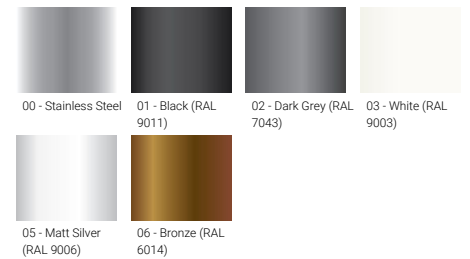

Feature

Optic

Product colour

Special finishes upon request

LEGEND

Technical information

	Model number	Light source	Power	Lumen	Optic	CCT / CRI	Dimming type	Weight	
With recessing box - Aluminium frame									
LEGEND 1	LE-40591-A	48 LED	13.5 W	1298 - 1401 lm	G [96°x180°]	3000K CRI80, 4000K CRI80	On/Off, 1-10V, DALI	1.4 kg	
LEGEND 2	LE-40601-A	48 LED	13.5 W	227 - 247 lm	G [103°x50°]	3000K CRI80, 4000K CRI80	On/Off, 1-10V, DALI	1.6 kg	
LEGEND 3	LE-40611-A	48 LED	13.5 W	390 - 420 lm	G [105°x45°]	3000K CRI80, 4000K CRI80	On/Off, 1-10V, DALI	1.4 kg	
LEGEND 4	LE-40621-A	48 LED	13.5 W	1067 - 1151 lm	G [110°x180°]	3000K CRI80, 4000K CRI80	On/Off, 1-10V, DALI	1.6 kg	
LEGEND 9	LE-40671-A	48 LED	13.5 W	354 - 380 lm	G [91°x180°]	3000K CRI80, 4000K CRI80	On/Off, 1-10V, DALI	1.6 kg	
LEGEND 1	LE-40721-A	3 COB	11.5 W	389 - 399 lm	G [115°x180°]	3000K CRI80, 4000K CRI80	On/Off, 1-10V, DALI	2.3 kg	
LEGEND 2	LE-40722-A	3 COB	11.5 W	56 - 60 lm	G [109°x54°]	3000K CRI80, 4000K CRI80	On/Off, 1-10V, DALI	2.4 kg	
With recessing box - Stainless frame									
LEGEND 1	LE-40591-S	48 LED	13.5 W	1289 - 1401 lm	G [96°x180°]	3000K CRI80, 4000K CRI80	On/Off, 1-10V, DALI	1.7 kg	
LEGEND 2	LE-40601-S	48 LED	13.5 W	480 - 517 lm	G [112°x180°]	3000K CRI80, 4000K CRI80	On/Off, 1-10V, DALI	1.9 kg	
LEGEND 3	LE-40611-S	48 LED	13.5 W	887 - 957 lm	G [108°x180°]	3000K CRI80, 4000K CRI80	On/Off, 1-10V, DALI	1.9 kg	
LEGEND 1	LE-40721-S	3 COB	11.5 W	375 - 405 lm	G [115°x180°]	3000K CRI80, 4000K CRI80	On/Off, 1-10V, DALI	2.5 kg	
LEGEND 2	LE-40722-S	3 COB	11.5 W	95 - 103 lm	G [114°x63°]	3000K CRI80, 4000K CRI80	On/Off, 1-10V, DALI	2.7 kg	