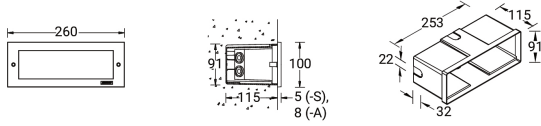

LEGEND

LE-40591