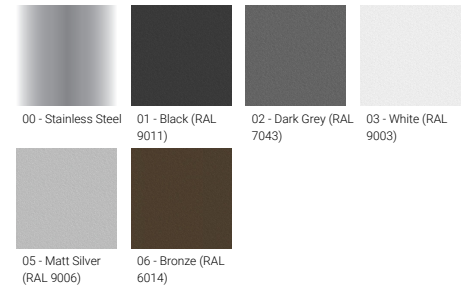

Feature

Optic

Product colour

Special finishes upon request

LEGEND

Technical information

	Model number	Light source	Power	Lumen	Optic	CCT / CRI	Dimming type	Weight	
With recessing box - Aluminium frame - IK08									
LEGEND 1	LE-40741-A	60 LED	14 W	1135 - 1194 lm	G [98°x106°]	3000K CRI80, 4000K CRI80	On/Off, 1-10V, DALI	2.3 kg	
With recessing box - Aluminium frame - IK07									
LEGEND 1	LE-40591-A	48 LED	13 W	1270 - 1337 lm	G [96°x180°]	3000K CRI80, 4000K CRI80	On/Off, 1-10V, DALI	1.4 kg	
LEGEND 2	LE-40601-A	48 LED	13 W	372 - 392 lm	G [103°x50°]	3000K CRI80, 4000K CRI80	On/Off, 1-10V, DALI	1.6 kg	
LEGEND 3	LE-40611-A	48 LED	13 W	549 - 578 lm	G [105°x45°]	3000K CRI80, 4000K CRI80	On/Off, 1-10V, DALI	1.4 kg	
LEGEND 4	LE-40621-A	48 LED	13 W	550 - 578 lm	G [110°x180°]	3000K CRI80, 4000K CRI80	On/Off, 1-10V, DALI	1.6 kg	
LEGEND 9	LE-40671-A	48 LED	13 W	558 - 587 lm	G [91°x180°]	3000K CRI80, 4000K CRI80	On/Off, 1-10V, DALI	1.6 kg	
With recessing box - Aluminium frame - IK08									
LEGEND 2	LE-40742-A	60 LED	14 W	264 - 278 lm	G [65°x113°]	3000K CRI80, 4000K CRI80	On/Off, 1-10V, DALI	2.3 kg	
With recessing box - Stainless frame - IK07									
LEGEND 1	LE-40591-S	48 LED	13 W	1270 - 1337 lm	G [96°x180°]	3000K CRI80, 4000K CRI80	On/Off, 1-10V, DALI	1.7 kg	
LEGEND 2	LE-40601-S	48 LED	13 W	445 - 468 lm	G [112°x180°]	3000K CRI80, 4000K CRI80	On/Off, 1-10V, DALI	1.9 kg	
LEGEND 3	LE-40611-S	48 LED	13 W	752 - 791 lm	G [108°x180°]	3000K CRI80, 4000K CRI80	On/Off, 1-10V, DALI	1.9 kg	
With recessing box - Stainless frame - IK08									
LEGEND 1	LE-40741-S	60 LED	14 W	1124 - 1183 lm	G [101°x106°]	3000K CRI80, 4000K CRI80	On/Off, 1-10V, DALI	2.3 kg	
LEGEND 2	LE-40742-S	60 LED	14 W	298 - 313 lm	G [65°x112°]	3000K CRI80, 4000K CRI80	On/Off, 1-10V, DALI	2.3 kg	