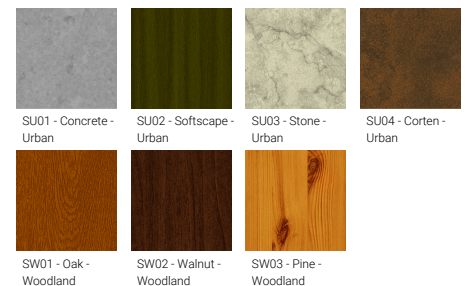

Feature

Optic

Product colour

Special finishes upon request

LEGEND

Technical information

	Model number	Light source	Power	Lumen	Optic	CCT / CRI	Dimming type	Weight	
With recessing box - Aluminium frame - IK08									
LEGEND 1	LE-40741-A	60 LED	14 W	1135 - 1194 lm	G [98°x106°]	3000K CRI80, 4000K CRI80	On/Off, 1-10V, DALI	2.3 kg	
With recessing box - Aluminium frame - IK07									
LEGEND 1	LE-40591-A	48 LED	13 W	1270 - 1337 lm	G [96°x180°]	3000K CRI80, 4000K CRI80	On/Off, 1-10V, DALI	1.4 kg	
LEGEND 2	LE-40601-A	48 LED	13 W	372 - 392 lm	G [103°x50°]	3000K CRI80, 4000K CRI80	On/Off, 1-10V, DALI	1.6 kg	
LEGEND 3	LE-40611-A	48 LED	13 W	549 - 578 lm	G [105°x45°]	3000K CRI80, 4000K CRI80	On/Off, 1-10V, DALI	1.4 kg	
LEGEND 4	LE-40621-A	48 LED	13 W	550 - 578 lm	G [110°x180°]	3000K CRI80, 4000K CRI80	On/Off, 1-10V, DALI	1.6 kg	
LEGEND 9	LE-40671-A	48 LED	13 W	558 - 587 lm	G [91°x180°]	3000K CRI80, 4000K CRI80	On/Off, 1-10V, DALI	1.6 kg	
With recessing box - Aluminium frame - IK08									
LEGEND 2	LE-40742-A	60 LED	14 W	264 - 278 lm	G [65°x113°]	3000K CRI80, 4000K CRI80	On/Off, 1-10V, DALI	2.3 kg	
With recessing box - Stainless frame - IK07									
LEGEND 1	LE-40591-S	48 LED	13 W	1270 - 1337 lm	G [96°x180°]	3000K CRI80, 4000K CRI80	On/Off, 1-10V, DALI	1.7 kg	
LEGEND 2	LE-40601-S	48 LED	13 W	445 - 468 lm	G [112°x180°]	3000K CRI80, 4000K CRI80	On/Off, 1-10V, DALI	1.9 kg	
LEGEND 3	LE-40611-S	48 LED	13 W	752 - 791 lm	G [108°x180°]	3000K CRI80, 4000K CRI80	On/Off, 1-10V, DALI	1.9 kg	
With recessing box - Stainless frame - IK08									
LEGEND 1	LE-40741-S	60 LED	14 W	1124 - 1183 lm	G [101°x106°]	3000K CRI80, 4000K CRI80	On/Off, 1-10V, DALI	2.3 kg	
LEGEND 2	LE-40742-S	60 LED	14 W	298 - 313 lm	G [65°x112°]	3000K CRI80, 4000K CRI80	On/Off, 1-10V, DALI	2.3 kg	