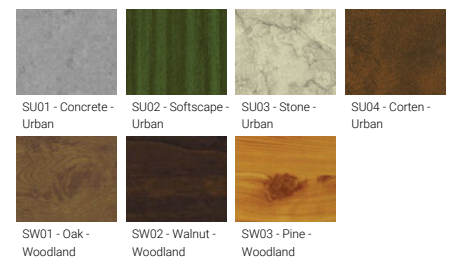

Feature

Optic

Product colour

Special finishes upon request

LEGEND

Technical information

	Model number	Light source	Power	Lumen	Optic	CCT / CRI	Dimming type	Weight	
With recessing box - Aluminium frame									
LEGEND 1	LE-40591-A	48 LED	13.5 W	1298 - 1401 lm	G [96°x180°]	3000K CRI80, 4000K CRI80	On/Off, 1-10V, DALI	1.4 kg	
LEGEND 2	LE-40601-A	48 LED	13.5 W	227 - 247 lm	G [103°x50°]	3000K CRI80, 4000K CRI80	On/Off, 1-10V, DALI	1.6 kg	
LEGEND 3	LE-40611-A	48 LED	13.5 W	390 - 420 lm	G [105°x45°]	3000K CRI80, 4000K CRI80	On/Off, 1-10V, DALI	1.4 kg	
LEGEND 4	LE-40621-A	48 LED	13.5 W	1067 - 1151 lm	G [110°x180°]	3000K CRI80, 4000K CRI80	On/Off, 1-10V, DALI	1.6 kg	
LEGEND 9	LE-40671-A	48 LED	13.5 W	354 - 380 lm	G [91°x180°]	3000K CRI80, 4000K CRI80	On/Off, 1-10V, DALI	1.6 kg	
LEGEND 1	LE-40721-A	3 COB	11.5 W	389 - 399 lm	G [115°x180°]	3000K CRI80, 4000K CRI80	On/Off, 1-10V, DALI	2.3 kg	
LEGEND 2	LE-40722-A	3 COB	11.5 W	56 - 60 lm	G [109°x54°]	3000K CRI80, 4000K CRI80	On/Off, 1-10V, DALI	2.4 kg	
With recessing box - Stainless frame									
LEGEND 1	LE-40591-S	48 LED	13.5 W	1289 - 1401 lm	G [96°x180°]	3000K CRI80, 4000K CRI80	On/Off, 1-10V, DALI	1.7 kg	
LEGEND 2	LE-40601-S	48 LED	13.5 W	480 - 517 lm	G [112°x180°]	3000K CRI80, 4000K CRI80	On/Off, 1-10V, DALI	1.9 kg	
LEGEND 3	LE-40611-S	48 LED	13.5 W	887 - 957 lm	G [108°x180°]	3000K CRI80, 4000K CRI80	On/Off, 1-10V, DALI	1.9 kg	
LEGEND 1	LE-40721-S	3 COB	11.5 W	375 - 405 lm	G [115°x180°]	3000K CRI80, 4000K CRI80	On/Off, 1-10V, DALI	2.5 kg	
LEGEND 2	LE-40722-S	3 COB	11.5 W	95 - 103 lm	G [114°x63°]	3000K CRI80, 4000K CRI80	On/Off, 1-10V, DALI	2.7 kg	