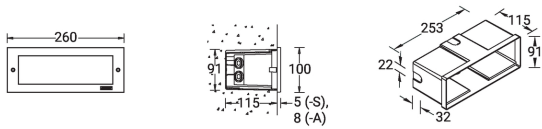

LEGEND

LE-40591