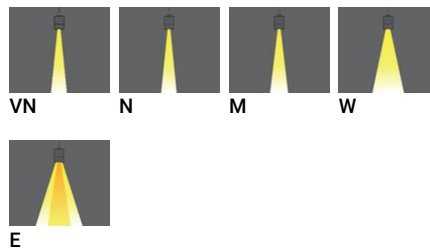

Feature

Optic

Product colour

Special finishes upon request

LIGHTALK

Technical information

	Model number	Light source	Power	Lumen	Optic	CCT / CRI	Dimming type	Weight	
Integral control gear - 1205 mm - Class I									
LIGHTALK 3	LA-95002	36 LED	55 W	3908 - 5703 lm	VN [12°], N [14°], M [24°], W [42°], E [18° x 35°]	3000K CRI80, 4000K CRI80	On/Off, 1-10V, DALI	5.7 kg	
Integral control gear - 610 mm - Class I									
LIGHTALK 3	LA-95001	18 LED	28 W	1943 - 2847 lm	VN [12°], N [14°], M [24°], W [44°], E [18° x 35°]	3000K CRI80, 4000K CRI80	On/Off, 1-10V, DALI	3.6 kg	
Without remote box IP-rated - With remote driver - Constant current (CC) 500 mA - 1205 mm - Class I									
LIGHTALK 4	LA-95022	36 LED	55 W	3908 - 5703 lm	VN [12°], N [14°], M [24°], W [42°], E [18° x 35°]	3000K CRI80, 4000K CRI80	On/Off, 1-10V, DALI	4.0 kg	
Without remote box IP-rated - With remote driver - Constant current (CC) 500 mA - 610 mm - Class I									
LIGHTALK 4	LA-95021	18 LED	28 W	1943 - 2847 lm	VN [12°], N [14°], M [24°], W [44°], E [18° x 35°]	3000K CRI80, 4000K CRI80	On/Off, 1-10V, DALI	2.1 kg	
Without remote driver - Constant voltage (CV) 24 V - 1205 mm - Class III									
LIGHTALK 13	LA-95033	36 LED	51 W	3871 - 4975 lm	VN [13°], N [15°], M [25°], W [43°], E [22° x 36°]	3000K CRI80, 4000K CRI80	On/Off	4.0 kg	
Without remote driver - Constant voltage (CV) 24 V - 1205 mm - Class III - RGBW									
LIGHTALK 18	LA-95043	36 LED	70 W	1810 - 4025 lm	N [16°], M [32°], W [55°], E [20°x30°]	RGBW30, RGBW40, RGB+Amber	DMX, DMX/RDM	6.2 kg	
LIGHTALK 19	LA-95052	40 LED	66 W	3477 - 4043 lm	VN [10°], N [13°], M [25°], W [43°], E [18° x 35°]	RGBW30, RGBW40	DMX, DMX/RDM	5.3 kg	
Without remote driver - Constant voltage (CV) 24 V - 410 mm - Class III									
LIGHTALK 13	LA-95031	12 LED	16 W	1471 - 1882 lm	VN [13°], N [15°], M [27°], W [43°], E [21° x 35°]	3000K CRI80, 4000K CRI80	On/Off	1.3 kg	
Without remote driver - Constant voltage (CV) 24 V - 410 mm - Class III - RGBW									
LIGHTALK 18	LA-95041	12 LED	24 W	510 - 1383 lm	N [16°], M [32°], W [55°], E [20°x30°]	RGBW30, RGBW40, RGB+Amber	DMX, DMX/RDM	2.2 kg	
Without remote driver - Constant voltage (CV) 24 V - 610 mm - Class III									
LIGHTALK 13	LA-95032	18 LED	25 W	2202 - 2760 lm	VN [13°], N [15°], M [27°], W [44°], E [22° x 36°]	3000K CRI80, 4000K CRI80	On/Off	2.1 kg	
Without remote driver - Constant voltage (CV) 24 V - 610 mm - Class III - RGBW									
LIGHTALK 18	LA-95042	18 LED	35 W	905 - 2012 lm	N [16°], M [32°], W [55°], E [20°x30°]	RGBW30, RGBW40, RGB+Amber	DMX, DMX/RDM	3.7 kg	
LIGHTALK 19	LA-95051	20 LED	33 W	1592 - 1916 lm	VN [10°], N [13°], M [24°], W [43°], E [16° x 35°]	RGBW30, RGBW40	DMX, DMX/RDM	3.8 kg	