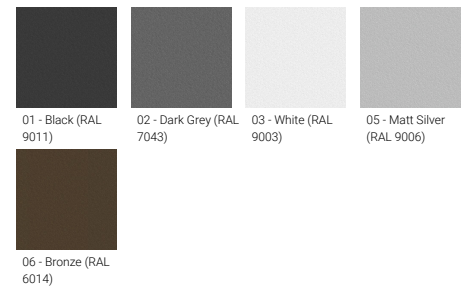

Feature

Optic

Product colour

Special finishes upon request

LIGHTALK

Technical information

	Model number	Light source	Power	Lumen	Optic	CCT / CRI	Dimming type	Weight	
Integral control gear - 1205 mm - Class I									
LIGHTALK 3	LA-95002	36 LED	55 W	3908 - 5703 lm	VN [12°], N [14°], M [24°], W [42°], E [18° x 35°]	3000K CRI80, 4000K CRI80	On/Off, 1-10V, DALI	5.7 kg	
Integral control gear - 610 mm - Class I									
LIGHTALK 3	LA-95001	18 LED	28 W	1943 - 2847 lm	VN [12°], N [14°], M [24°], W [44°], E [18° x 35°]	3000K CRI80, 4000K CRI80	On/Off, 1-10V, DALI	3.6 kg	
Without remote box IP-rated - With remote driver - Constant current (CC) 500 mA - 1205 mm - Class I									
LIGHTALK 4	LA-95022	36 LED	55 W	3908 - 5703 lm	VN [12°], N [14°], M [24°], W [42°], E [18° x 35°]	3000K CRI80, 4000K CRI80	On/Off, 1-10V, DALI	4.0 kg	
Without remote box IP-rated - With remote driver - Constant current (CC) 500 mA - 610 mm - Class I									
LIGHTALK 4	LA-95021	18 LED	28 W	1943 - 2847 lm	VN [12°], N [14°], M [24°], W [44°], E [18° x 35°]	3000K CRI80, 4000K CRI80	On/Off, 1-10V, DALI	2.1 kg	
Without remote driver - Constant voltage (CV) 24 V - 1205 mm - Class III									
LIGHTALK 13	LA-95033	36 LED	51 W	3871 - 4975 lm	VN [13°], N [15°], M [25°], W [43°], E [22° x 36°]	3000K CRI80, 4000K CRI80	On/Off	4.0 kg	
Without remote driver - Constant voltage (CV) 24 V - 1205 mm - Class III - RGBW									
LIGHTALK 18	LA-95043	36 LED	70 W	1810 - 4025 lm	N [16°], M [32°], W [55°], E [20°x30°]	RGBW30, RGBW40, RGB+Amber	DMX, DMX/RDM	6.2 kg	
LIGHTALK 19	LA-95052	40 LED	66 W	3477 - 4043 lm	VN [10°], N [13°], M [25°], W [43°], E [18° x 35°]	RGBW30, RGBW40	DMX, DMX/RDM	5.3 kg	
Without remote driver - Constant voltage (CV) 24 V - 410 mm - Class III									
LIGHTALK 13	LA-95031	12 LED	16 W	1471 - 1882 lm	VN [13°], N [15°], M [27°], W [43°], E [21° x 35°]	3000K CRI80, 4000K CRI80	On/Off	1.3 kg	
Without remote driver - Constant voltage (CV) 24 V - 410 mm - Class III - RGBW									
LIGHTALK 18	LA-95041	12 LED	24 W	510 - 1383 lm	N [16°], M [32°], W [55°], E [20°x30°]	RGBW30, RGBW40, RGB+Amber	DMX, DMX/RDM	2.2 kg	
Without remote driver - Constant voltage (CV) 24 V - 610 mm - Class III									
LIGHTALK 13	LA-95032	18 LED	25 W	2202 - 2760 lm	VN [13°], N [15°], M [27°], W [44°], E [22° x 36°]	3000K CRI80, 4000K CRI80	On/Off	2.1 kg	
Without remote driver - Constant voltage (CV) 24 V - 610 mm - Class III - RGBW									
LIGHTALK 18	LA-95042	18 LED	35 W	905 - 2012 lm	N [16°], M [32°], W [55°], E [20°x30°]	RGBW30, RGBW40, RGB+Amber	DMX, DMX/RDM	3.7 kg	
LIGHTALK 19	LA-95051	20 LED	33 W	1592 - 1916 lm	VN [10°], N [13°], M [24°], W [43°], E [16° x 35°]	RGBW30, RGBW40	DMX, DMX/RDM	3.8 kg	