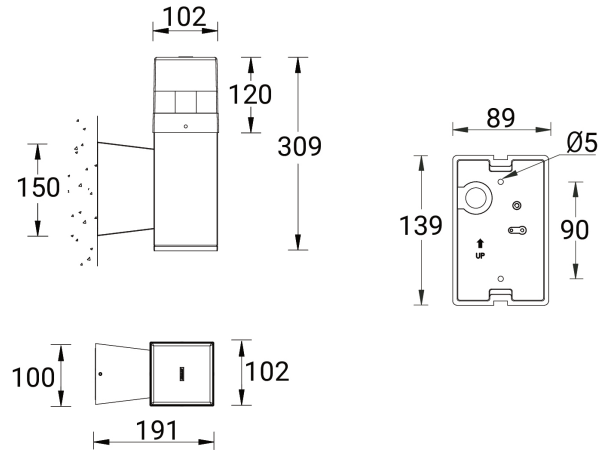

LIGHTSOFT

Technical information

	Model number	Light source	Power	Lumen	Optic	CCT / CRI	Dimming type	Weight
Round								
LIGHTSOFT 5	LH-31146	1 COB	14 W	425 - 447 lm	G [120°]	3000K CRI80, 4000K CRI80	On/Off, 1-10V, DALI	2.0 kg
Square								
LIGHTSOFT 6	LH-31156	1 COB	14 W	329 - 346 lm	G [120°]	3000K CRI80, 4000K CRI80	On/Off, 1-10V, DALI	2.8 kg

Accessories

	DALI Control System Control-DALI	Surface mounting box for easy cabling (LIGHTSOFT 5) SCE-LIGHTSOFT-5	Surface mounting box for easy cabling (LIGHTSOFT 6) SCE-LIGHTSOFT-6
LH-31146	•	•	
LH-31156	•		•

LH-31156