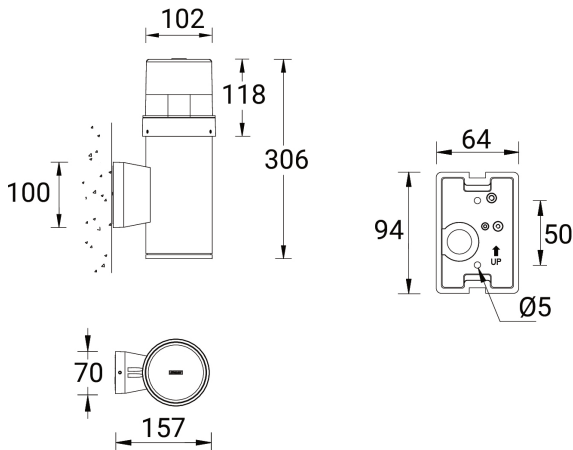

LIGHTSOFT

Technical information

	Model number	Light source	Power	Lumen	Optic	CCT / CRI	Dimming type	Weight
Round								
LIGHTSOFT 5	LH-31146	1 COB	14 W	425 - 447 lm	G [120°]	3000K CRI80, 4000K CRI80	On/Off, 1-10V, DALI	2.0 kg
Square								
LIGHTSOFT 6	LH-31156	1 COB	14 W	329 - 346 lm	G [120°]	3000K CRI80, 4000K CRI80	On/Off, 1-10V, DALI	2.8 kg

Accessories

	DALI Control System Control-DALI	Surface mounting box for easy cabling (LIGHTSOFT 5) SCE-LIGHTSOFT-5	Surface mounting box for easy cabling (LIGHTSOFT 6) SCE-LIGHTSOFT-6
LH-31146	•	•	
LH-31156	•		•

LH-31146