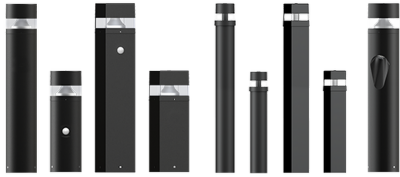

## Luminaire Structure

- Die-cast aluminium housing
- Extruded aluminium column
- Pre-treated before powder coating ensuring high corrosion resistance
- Single cable entry
- Stainless steel fasteners in grade 304 with zinc flake coating (ZFC)
- Durable silicone rubber gasket
- Clear UV-stabilised polycarbonate diffuser
- Integral control gear
- Optional surface mounting box for easy wiring or conduit connection when wiring from behind is not possible

## Accessories

			
	DALI Control System <b>Control-DALI</b>	Surface mounting box for easy cabling (LIGHTSOFT 5) <b>SCE-LIGHTSOFT-5</b>	Surface mounting box for easy cabling (LIGHTSOFT 6) <b>SCE-LIGHTSOFT-6</b>
LH-31146	•	•	
LH-31156	•		•

LH-31146

LH-31156

**LIGHTSOFT**

LIGHTSOFT  
**Bollards**

Indirect light-emitting bollard range. Smooth and sharp devised bollard family with wonderful soft controlled lighting options.

<https://www.ligman.com/lightsoft-bollards-lights-bo3/>