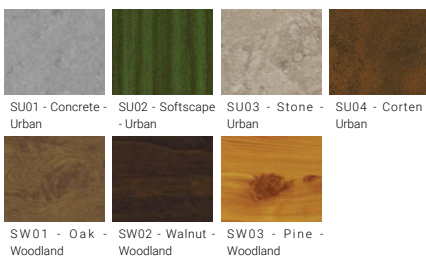

Feature

Light symbol

Product colour

Special finishes upon request

We reserve the right to make technical and design changes.

01:30, 25-10-2022

<https://www.ligman.com/lycksele-light-columns-ly-li3/>

Europe
LIGMAN EUROPE s.r.o.
VGP Park Ústí nad Labem
P 2 120
40317, Přestanov
Czech Republic
+420 477 071 500
sales.cz@ligman.com