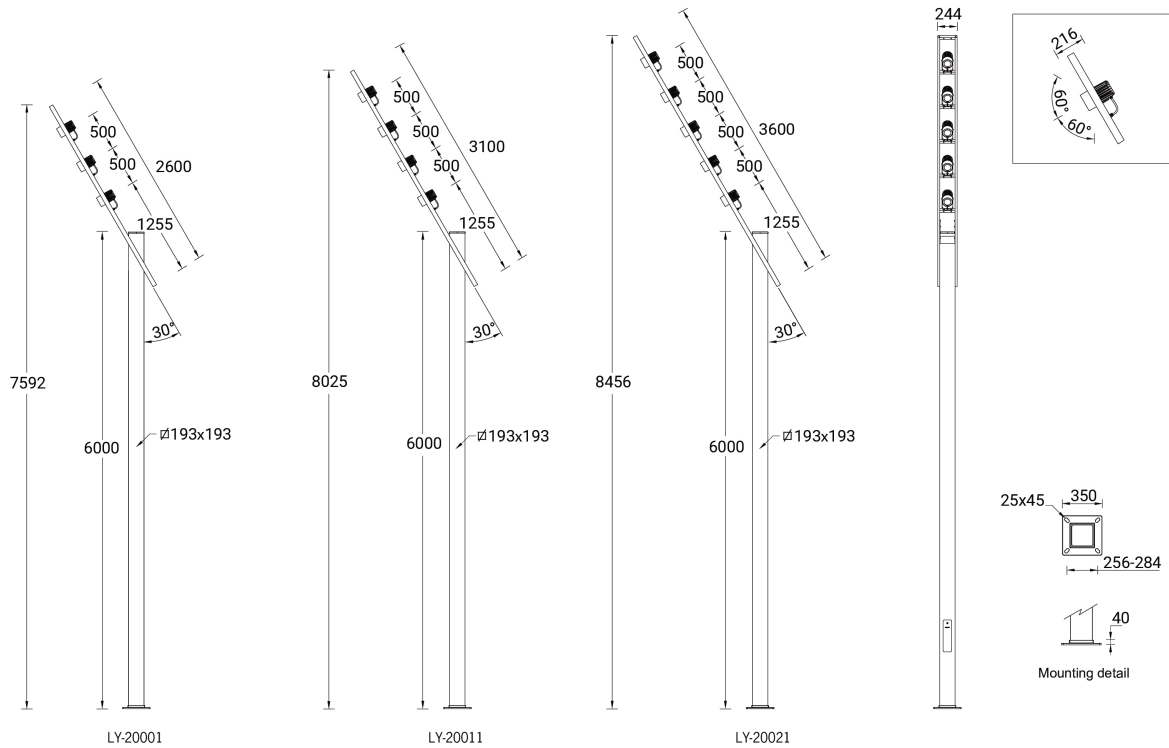

LYCKSELE

LYCKSELE

LYCKSELE 1

We reserve the right to make technical and design changes.

01:30, 25-10-2022

<https://www.ligman.com/lycksele-light-columns-ly-li3/>

Europe
LIGMAN EUROPE s.r.o.
VGP Park Ústí nad Labem
P 2 120
40317, Přestanov
Czech Republic
+420 477 071 500
sales.cz@ligman.com

ASIA PACIFIC
LIGMAN Lighting Co.,Ltd.
17/2 Moo4 Monthong
Bangnampreaw
24150, Chachoengsao
Thailand
+66 2 108 6700
info@ligman.com