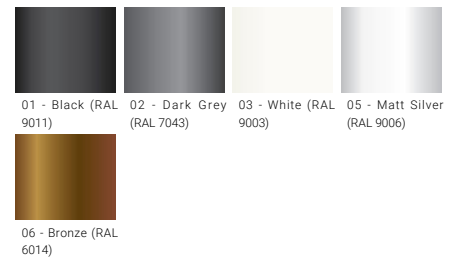

Feature

Light symbol

Product colour

Special finishes upon request

We reserve the right to make technical and design changes.

01:30, 25-10-2022

<https://www.ligman.com/lycksele-light-columns-ly-li3/>

Europe
LIGMAN EUROPE s.r.o.
VGP Park Ústí nad Labem
P 2 120
40317, Přestanov
Czech Republic
+420 477 071 500
sales.cz@ligman.com