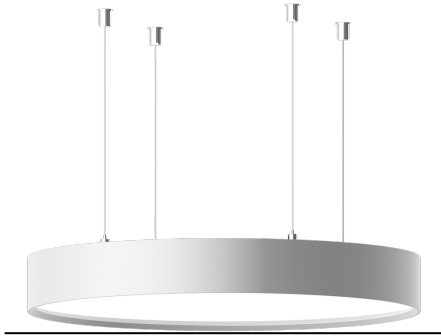

MALMO

MALMO
Pendant luminaires

Circular recessed, surface and pendant luminaire family. Stylish luminaires providing simultaneous soft ambient lighting and an interior design statement.

<https://www.ligman.com/malmo-pendant-luminaires-ma-pen3/>