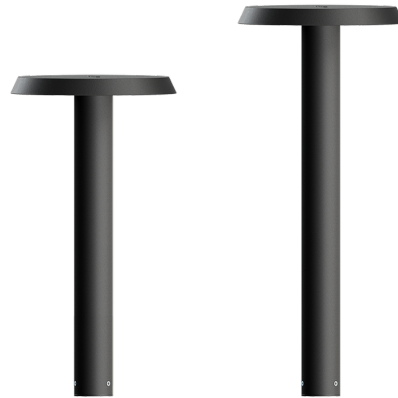

MARVEL

Modern, discrete way-finding bollard luminaire. Featuring 360°, 270°, 180°, 90° or 90°x90° beam distribution for uninterrupted pedestrian lighting.

microPrim™

Luminaire Structure

- Die-cast aluminium housing
- Pre-treated before powder coating ensuring high corrosion resistance
- Extruded aluminium column
- Single cable entry
- Stainless steel fasteners in grade 304 with zinc flake coating (ZFC)
- Durable silicone rubber gasket
- Clear toughened glass
- High-efficiency PMMA lens
- Integral control gear

MAV-10011
MAV-10021
MAV-10031
MAV-10041
MAV-10051

MARVEL

MARVEL
Light columns

Minimalist Light Column. Featuring 360°, 270°, 180°, 90° or 90°x90° beam distribution for uninterrupted public open space and pedestrian lighting.