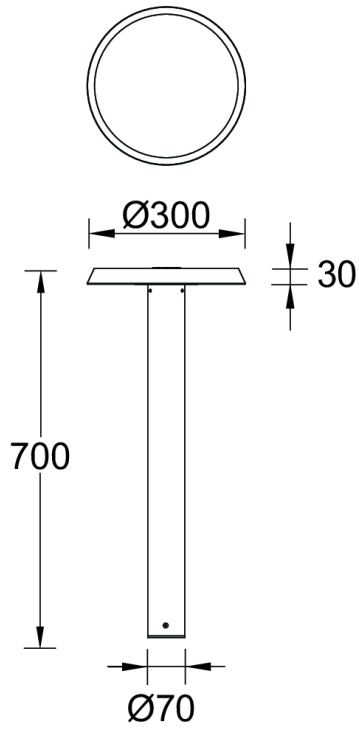

MARVEL

MAV-10001
MAV-10002
MAV-10003
MAV-10004
MAV-10005