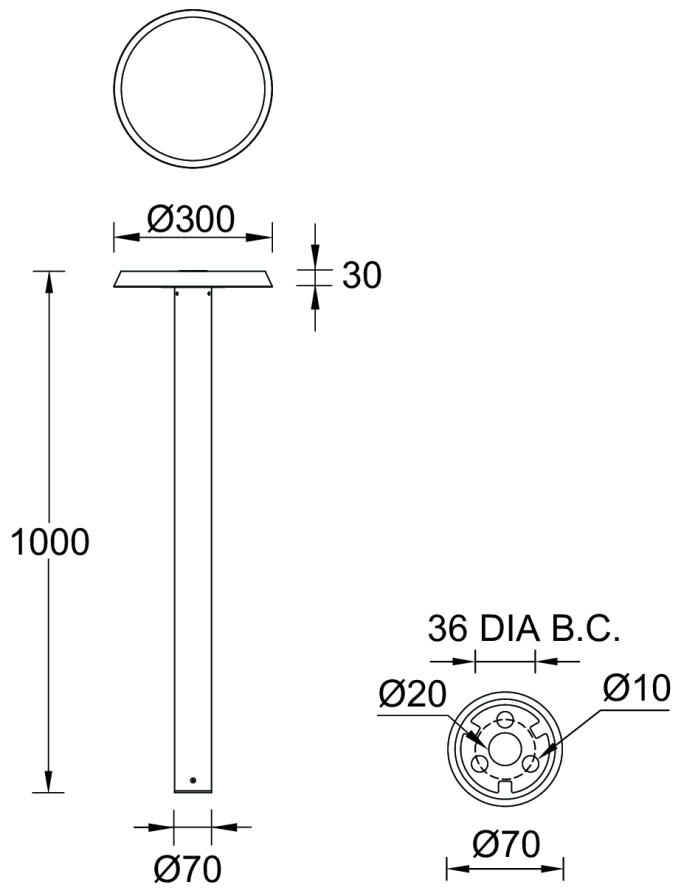

MAV-10011
MAV-10021
MAV-10031
MAV-10041
MAV-10051