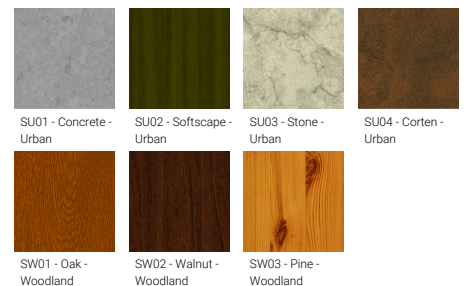

Feature

Optic

Product colour

Special finishes upon request

MARVEL

Technical information

	Model number	Light source	Power	Lumen	Optic	CCT / CRI	Dimming type	Weight
Ø70 mm - 1000 mm - Optic 180°								
MARVEL 2	MAV-10051	12 LED	19 W	2160 - 2274 lm	G [83°X 75°]	3000K CRI80, 4000K CRI80	On/Off, DALI	6.3 kg
Ø70 mm - 1000 mm - Optic 270°								
MARVEL 2	MAV-10031	18 LED	23 W	2650 - 2789 lm	G [97°X 136°]	3000K CRI80, 4000K CRI80	On/Off, DALI	6.3 kg
Ø70 mm - 1000 mm - Optic 360°								
MARVEL 2	MAV-10041	24 LED	35 W	3951 - 4159 lm	G [114°X 136°]	3000K CRI80, 4000K CRI80	On/Off, DALI	6.3 kg
Ø70 mm - 1000 mm - Optic 90°								
MARVEL 2	MAV-10011	6 LED	11 W	1096 - 1154 lm	G [123°X 93°]	3000K CRI80, 4000K CRI80	On/Off, DALI	6.3 kg
Ø70 mm - 1000 mm - Optic 90°x90°								
MARVEL 2	MAV-10021	12 LED	19 W	2154 - 2267 lm	G [140°X 101°]	3000K CRI80, 4000K CRI80	On/Off, DALI	6.3 kg
Ø70 mm - 700 mm - Optic 180°								
MARVEL 1	MAV-10005	12 LED	19 W	2160 - 2274 lm	G [83°X 75°]	3000K CRI80, 4000K CRI80	On/Off, DALI	5.9 kg
Ø70 mm - 700 mm - Optic 270°								
MARVEL 1	MAV-10003	18 LED	23 W	2650 - 2789 lm	G [97°X 136°]	3000K CRI80, 4000K CRI80	On/Off, DALI	6.0 kg
Ø70 mm - 700 mm - Optic 360°								
MARVEL 1	MAV-10004	24 LED	35 W	3951 - 4159 lm	G [114°X 136°]	3000K CRI80, 4000K CRI80	On/Off, DALI	6.0 kg
Ø70 mm - 700 mm - Optic 90°								
MARVEL 1	MAV-10001	6 LED	11 W	1096 - 1154 lm	G [123°X 93°]	3000K CRI80, 4000K CRI80	On/Off, DALI	5.9 kg
Ø70 mm - 700 mm - Optic 90°x90°								
MARVEL 1	MAV-10002	12 LED	19 W	2151 - 2264 lm	G [140°X 101°]	3000K CRI80, 4000K CRI80	On/Off, DALI	5.9 kg