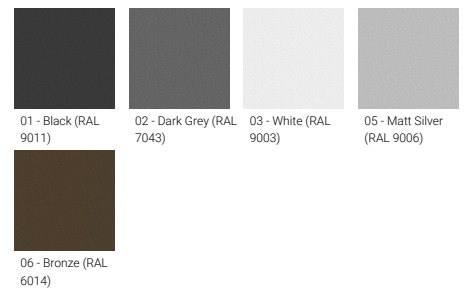

Feature

Optic

Product colour

Special finishes upon request

MARVEL

Technical information

	Model number	Light source	Power	Lumen	Optic	CCT / CRI	Dimming type	Weight
Ø70 mm - 1000 mm - Optic 180°								
MARVEL 2	MAV-10051	12 LED	19 W	2160 - 2274 lm	G [83°X 75°]	3000K CRI80, 4000K CRI80	On/Off, DALI	6.3 kg
Ø70 mm - 1000 mm - Optic 270°								
MARVEL 2	MAV-10031	18 LED	23 W	2650 - 2789 lm	G [97°X 136°]	3000K CRI80, 4000K CRI80	On/Off, DALI	6.3 kg
Ø70 mm - 1000 mm - Optic 360°								
MARVEL 2	MAV-10041	24 LED	35 W	3951 - 4159 lm	G [114°X 136°]	3000K CRI80, 4000K CRI80	On/Off, DALI	6.3 kg
Ø70 mm - 1000 mm - Optic 90°								
MARVEL 2	MAV-10011	6 LED	11 W	1096 - 1154 lm	G [123°X 93°]	3000K CRI80, 4000K CRI80	On/Off, DALI	6.3 kg
Ø70 mm - 1000 mm - Optic 90°x90°								
MARVEL 2	MAV-10021	12 LED	19 W	2154 - 2267 lm	G [140°X 101°]	3000K CRI80, 4000K CRI80	On/Off, DALI	6.3 kg
Ø70 mm - 700 mm - Optic 180°								
MARVEL 1	MAV-10005	12 LED	19 W	2160 - 2274 lm	G [83°X 75°]	3000K CRI80, 4000K CRI80	On/Off, DALI	5.9 kg
Ø70 mm - 700 mm - Optic 270°								
MARVEL 1	MAV-10003	18 LED	23 W	2650 - 2789 lm	G [97°X 136°]	3000K CRI80, 4000K CRI80	On/Off, DALI	6.0 kg
Ø70 mm - 700 mm - Optic 360°								
MARVEL 1	MAV-10004	24 LED	35 W	3951 - 4159 lm	G [114°X 136°]	3000K CRI80, 4000K CRI80	On/Off, DALI	6.0 kg
Ø70 mm - 700 mm - Optic 90°								
MARVEL 1	MAV-10001	6 LED	11 W	1096 - 1154 lm	G [123°X 93°]	3000K CRI80, 4000K CRI80	On/Off, DALI	5.9 kg
Ø70 mm - 700 mm - Optic 90°x90°								
MARVEL 1	MAV-10002	12 LED	19 W	2151 - 2264 lm	G [140°X 101°]	3000K CRI80, 4000K CRI80	On/Off, DALI	5.9 kg