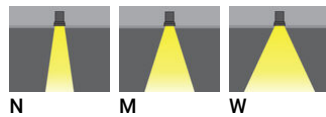

MARYS

Recessed downlights available in six diameters. Simple and refined downlighting solutions for all your project needs.

Luminaire Structure

- Die-cast aluminium housing with powder coating
- Die-cast aluminium heat sink with excellent thermal management
- Propriety lens design for high LOR
- Remote driver is included

Feature

Optic

Product colour