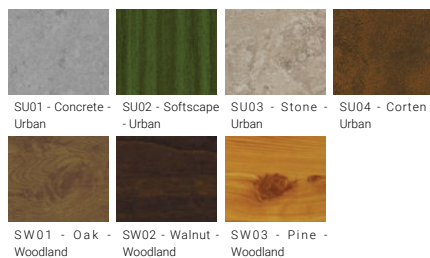

Feature

Light symbol

G

Product colour

Special finishes upon request

We reserve the right to make technical and design changes.

01:32, 25-10-2022

<https://www.ligman.com/mic-post-top-luminaires-mi-po3/>