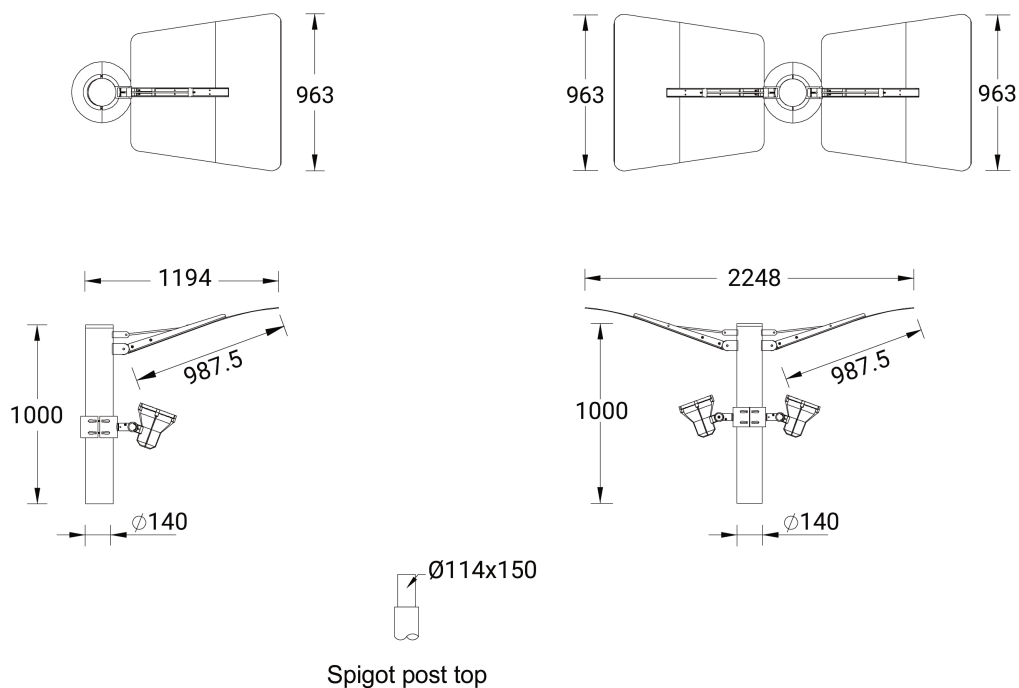

MIC

Technical information

	Model number	Light source	Power	Lumen	Optic	CCT / CRI	Dimming type	Weight
Indirect - 1 side								
MIC 3	MI-21111	24 LED	38 W	2148 - 2403 lm	G [111°x 98°]	3000K CRI80, 4000K CRI80	DALI, 1-10V, On/Off	33.9 kg
Indirect - 2 sides								
MIC 3	MI-21071	2 x 24 LED	80 W	4296 - 4806 lm	G [111°x 98°]	3000K CRI80, 4000K CRI80	DALI, 1-10V, On/Off	47.4 kg

Accessories

  DALI Control System Control-DALI	
MI-21071	•
MI-21111	•

MIC

MIC 3

We reserve the right to make technical and design changes.

01:32, 25-10-2022

<https://www.ligman.com/mic-post-top-luminaires-mi-po3/>

Europe
LIGMAN EUROPE s.r.o.
VGP Park Ústí nad Labem
P 2 120
40317, Přestanov
Czech Republic
+420 477 071 500
sales.cz@ligman.com

ASIA PACIFIC
LIGMAN Lighting Co.,Ltd.
17/2 Moo4 Monthong
Bangnampreaw
24150, Chachoengsao
Thailand
+66 2 108 6700
info@ligman.com