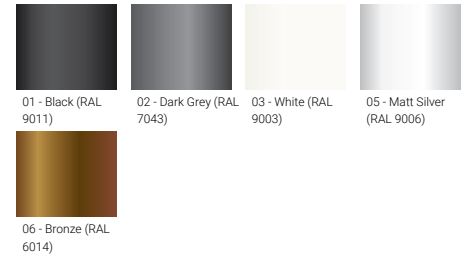

Feature

Optic

Product colour

Special finishes upon request

MUNICH

Technical information

Model number	Light source	Power	Lumen	Optic	CCT / CRI	Dimming type	Weight	
With remote driver								
MUNICH 1	MUN-80001	7 LED (N,M), 1 LED (W, VW)	12 W	509 - 1038 lm	N [14°, M [25°, W [34°, VW [60°]	3000K CRI80, 4000K CRI80	On/Off, 1-10V, DALI	0.40 kg