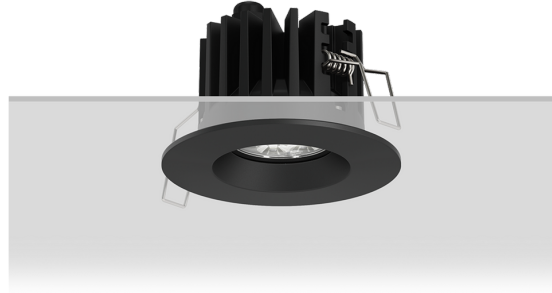

MUNICH

Minimalist sealed IP & Fire Rated ultra-shallow downlight. Clean contemporary and compact ingress-proof luminaire.

Luminaire Structure

- Die-cast aluminium housing and frame
- Pre-treated before powder coating ensuring high corrosion resistance
- Single cable entry
- Stainless steel fasteners in grade 316
- Durable silicone rubber gasket
- Clear toughened glass
- Remote driver (included) is not IP-rated
- Fire Rated 30 or 60 minutes
- 0dB Acoustic Rated

Feature

Optic

Product colour

Special finishes upon request

MUNICH

Technical information

Model number	Light source	Power	Lumen	Optic	CCT / CRI	Dimming type	Weight	
With remote driver								
MUNICH 1	MUN-80001	7 LED (N,M), 1 LED (W, VW)	12 W	509 - 1038 lm	N [14°, M [25°, W [34°, VW [60°]	3000K CRI80, 4000K CRI80	On/Off, 1-10V, DALI	0.40 kg

Accessories

MUN-80001