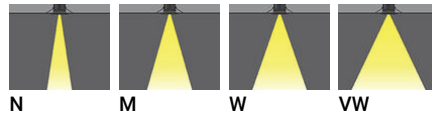

MUNICH

Minimalist sealed IP & Fire Rated ultra-shallow downlight. Clean contemporary and compact ingress-proof luminaire.

Luminaire Structure

- Die-cast aluminium housing and frame
- Pre-treated before powder coating ensuring high corrosion resistance
- Single cable entry
- Stainless steel fasteners in grade 316
- Durable silicone rubber gasket
- Clear toughened glass
- Remote driver (included) is not IP-rated
- Fire Rated 30 or 60 minutes
- 0dB Acoustic Rated

Feature

Optic

Product colour

Special finishes upon request

MUNICH

Technical information

Model number	Light source	Power	Lumen	Optic	CCT / CRI	Dimming type	Weight	
With remote driver								
MUNICH 1	MUN-80001	7 LED (N,M), 1 LED (W, VW)	12 W	509 - 1038 lm	N [14°, M [25°, W [34°, VW [60°]	3000K CRI80, 4000K CRI80	On/Off, 1-10V, DALI	0.40 kg