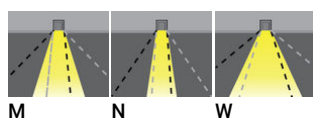

Light symbol