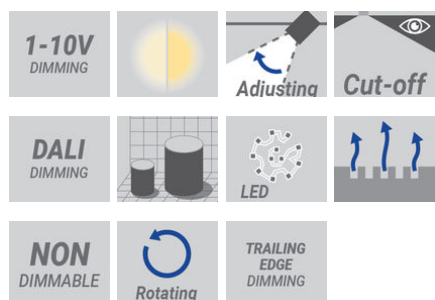

Feature

Light symbol

Product colour

We reserve the right to make technical and design changes.

01:27, 30-08-2021

<https://www.ligman.com/norton-modular-multiple-recessed-directional-downlights-no-mo3/>

Europe
LIGMAN EUROPE s.r.o.
VGP Park Ústí nad Labem
P 2 120
40317, Přestanov
Czech Republic
+420 477 071 500
sales.cz@ligman.com

ASIA PACIFIC
LIGMAN Lighting Co.,Ltd.
17/2 Moo4 Monthong
Bangnampreaw
24150, Chachoengsao
Thailand
+66 2 108 6700
info@ligman.com