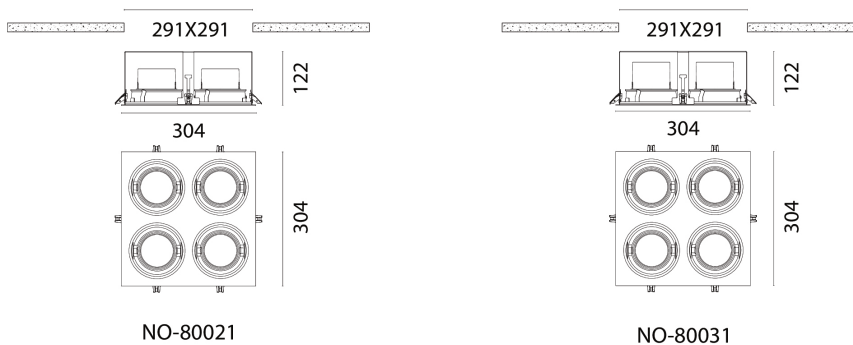

Norton 2

Norton 3