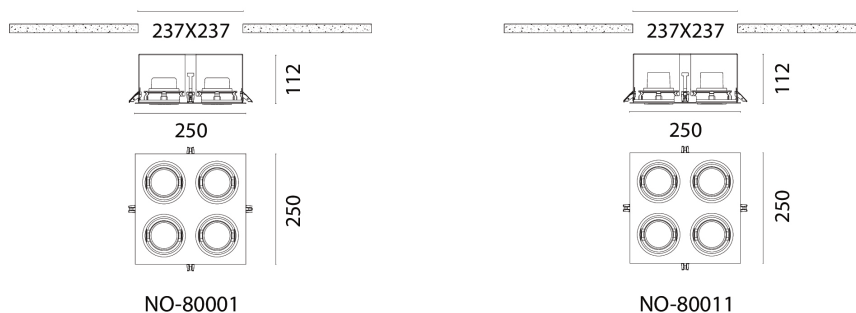

NORTON

Norton 1