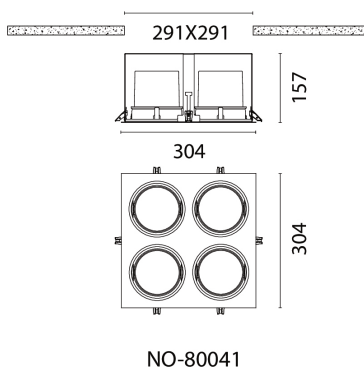

We reserve the right to make technical and design changes.

01:27, 30-08-2021

<https://www.ligman.com/norton-modular-multiple-recessed-directional-downlights-no-mo3/>

Europe
LIGMAN EUROPE s.r.o.
VGP Park Ústí nad Labem
P 2 120
40317, Přestanov
Czech Republic
+420 477 071 500
sales.cz@ligman.com

ASIA PACIFIC
LIGMAN Lighting Co.,Ltd.
17/2 Moo4 Monthong
Bangnampreaw
24150, Chachoengsao
Thailand
+66 2 108 6700
info@ligman.com