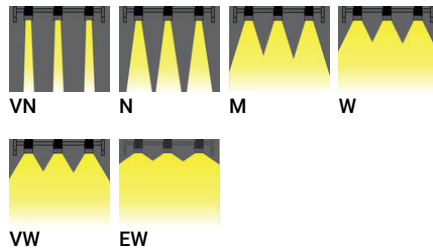

ODESSA

Stylish adjustable triple-projector frame system. Naturally beautiful and unique contemporary family, ODESSA packs a punch and this exceptional frame system affords consolidated and concealed mounting and aiming.

microPrim™

Luminaire Structure

- Die-cast aluminium housing
- Pre-treated before powder coating ensuring high corrosion resistance
- Single cable entry, through wiring upon request
- Stainless steel fasteners in grade 304 with zinc flake coating (ZFC)
- Durable silicone rubber gasket
- High-efficiency optical reflector
- Clear toughened glass
- Integral control gear

Feature

Optic

Product colour

Special finishes upon request