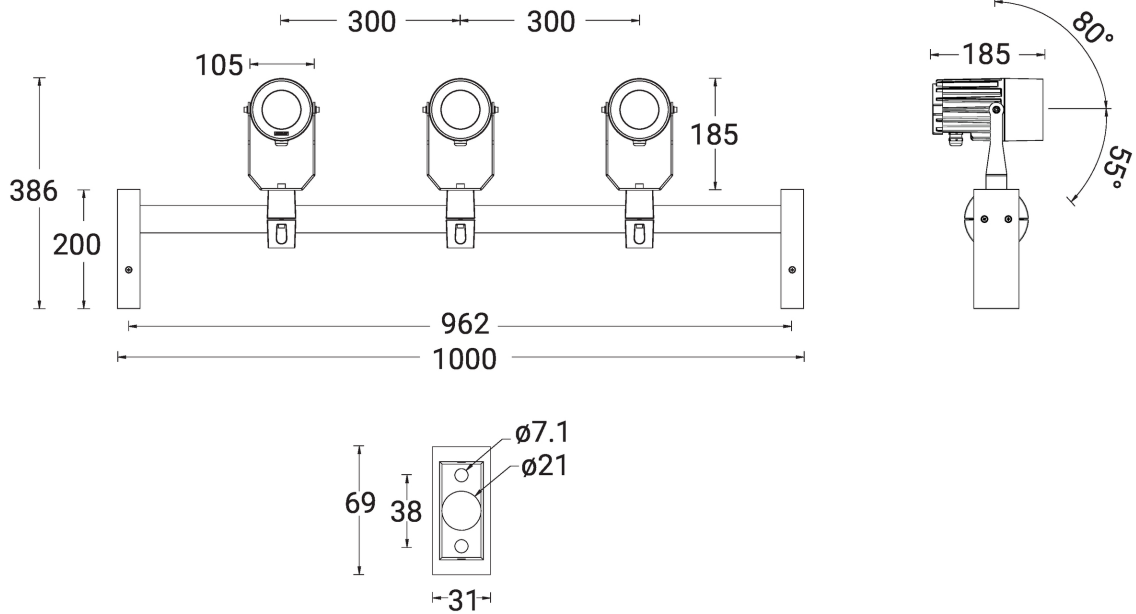

ODESSA

OD-30001, OD-30002