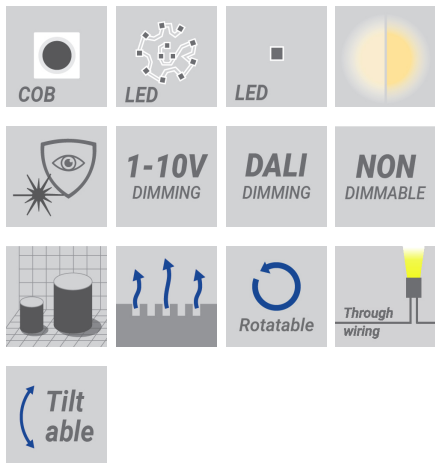

ODESSA

Stylish adjustable triple-projector frame system. Naturally beautiful and unique contemporary family, ODESSA packs a punch and this exceptional frame system affords consolidated and concealed mounting and aiming.

microPrim™

Luminaire Structure

- Die-cast aluminium housing
- Pre-treated before powder coating ensuring high corrosion resistance
- Single cable entry, through wiring upon request
- Stainless steel fasteners in grade 304 with zinc flake coating (ZFC)
- Durable silicone rubber gasket
- High-efficiency optical reflector
- Clear toughened glass
- Integral control gear

Feature

Optic

Product colour

Special finishes upon request