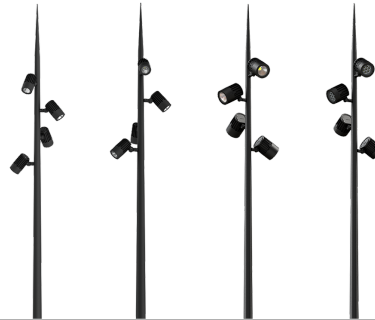

ODESSA
Tapered-column projectors

Tapered-column stylish spiral-cluster projector solution. Flexible project solutions on gently tapering spike column utilizing and spiral arrangement of the naturally beautiful and unique contemporary ODESSA projector range.

<https://www.ligman.com/odessa-tapered-column-projectors-odessa-pr3/>