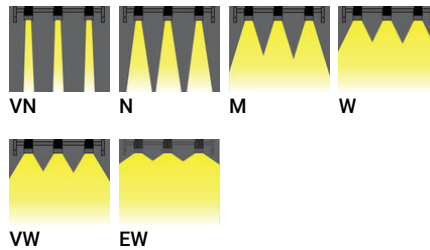

Luminaire Structure

- Die-cast aluminium housing
- Pre-treated before powder coating ensuring high corrosion resistance

- Single cable entry, through wiring upon request
- Stainless steel fasteners in grade 304 with zinc flake coating (ZFC)
- Durable silicone rubber gasket

- High-efficiency optical reflector
- Clear toughened glass
- Integral control gear

Feature

Optic

Product colour

Special finishes upon request

ODESSA

Technical information

	Model number	Light source	Power	Lumen	Optic	CCT / CRI	Dimming type	Weight
Medium								
ODESSA 2	OD-30011	3 x 1 COB	105 W	8886 - 10635 lm	N [15°], M [24°], W [47°], VW [66°]	3000K CRI80, 4000K CRI80	On/Off, DALI	9.1 kg
ODESSA 2	OD-30012	3 x 3 LED	81 W	5112 - 6015 lm	VN [8°]	3000K CRI80, 4000K CRI80	On/Off, DALI	9.1 kg
Small								
ODESSA 1	OD-30001	3 x 1 COB	60 W	4782 - 5109 lm	M [28°], W [35° 35°], VW [46°], EW [75°]	3000K CRI80, 4000K CRI80	On/Off, 1-10V, DALI	7.3 kg
ODESSA 1	OD-30002	3 x 1 LED	33 W	2082 - 2448 lm	VN [8°]	3000K CRI80, 4000K CRI80	On/Off, 1-10V, DALI	7.3 kg