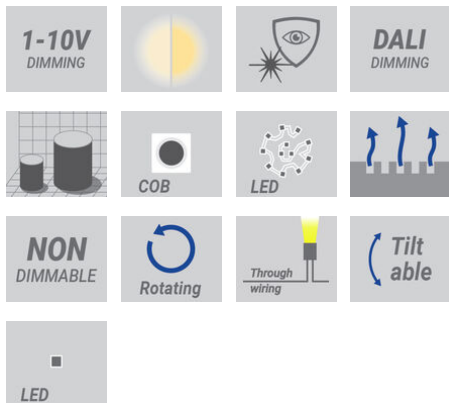

Luminaire Structure

- Die-cast aluminium housing
- Pre-treated before powder coating ensuring high corrosion resistance

- Single cable entry, through wiring upon request
- Stainless steel fasteners in grade 304 with zinc flake coating (ZFC)
- Durable silicone rubber gasket

- High-efficiency optical reflector
- Clear toughened glass
- Integral control gear

Feature

Optic

Product colour

Special finishes upon request

ODESSA

Technical information

	Model number	Light source	Power	Lumen	Optic	CCT / CRI	Dimming type	Weight
Medium								
ODESSA 2	OD-30011	3 x 1 COB	105 W	8886 - 10635 lm	N [15°], M [24°], W [47°], VW [66°]	3000K CRI80, 4000K CRI80	On/Off, DALI	9.1 kg
ODESSA 2	OD-30012	3 x 3 LED	81 W	5112 - 6015 lm	VN [8°]	3000K CRI80, 4000K CRI80	On/Off, DALI	9.1 kg
Small								
ODESSA 1	OD-30001	3 x 1 COB	60 W	4782 - 5109 lm	M [28°], W [35° 35°], VW [46°], EW [75°]	3000K CRI80, 4000K CRI80	On/Off, 1-10V, DALI	7.3 kg
ODESSA 1	OD-30002	3 x 1 LED	33 W	2082 - 2448 lm	VN [8°]	3000K CRI80, 4000K CRI80	On/Off, 1-10V, DALI	7.3 kg