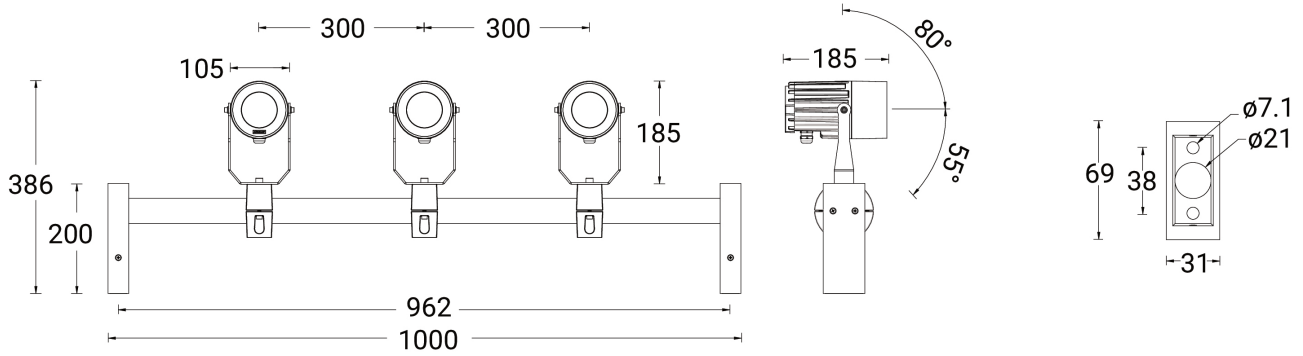

ODESSA

OD-30001, OD-30002