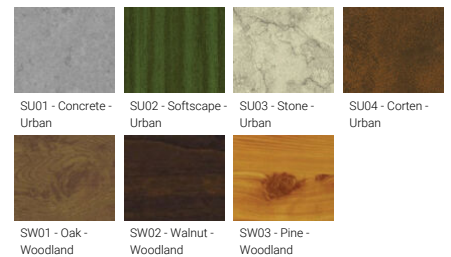

- High-efficiency optical reflector
- Clear toughened glass
- Integral control gear

Feature

Optic

Product colour

Special finishes upon request

ODESSA

Technical information

	Model number	Light source	Power	Lumen	Optic	CCT / CRI	Dimming type	Weight
Medium								
ODESSA 2	OD-30011	3 x 1 COB	105 W	8886 - 10635 lm	N [15°], M [24°], W [47°], VW [66°]	3000K CRI80, 4000K CRI80	On/Off, DALI	9.1 kg
ODESSA 2	OD-30012	3 x 3 LED	81 W	5112 - 6015 lm	VN [8°]	3000K CRI80, 4000K CRI80	On/Off, DALI	9.1 kg
Small								
ODESSA 1	OD-30001	3 x 1 COB	60 W	4782 - 5109 lm	M [28°], W [35° 35°], VW [46°], EW [75°]	3000K CRI80, 4000K CRI80	On/Off, 1-10V, DALI	7.3 kg
ODESSA 1	OD-30002	3 x 1 LED	33 W	2082 - 2448 lm	VN [8°]	3000K CRI80, 4000K CRI80	On/Off, 1-10V, DALI	7.3 kg