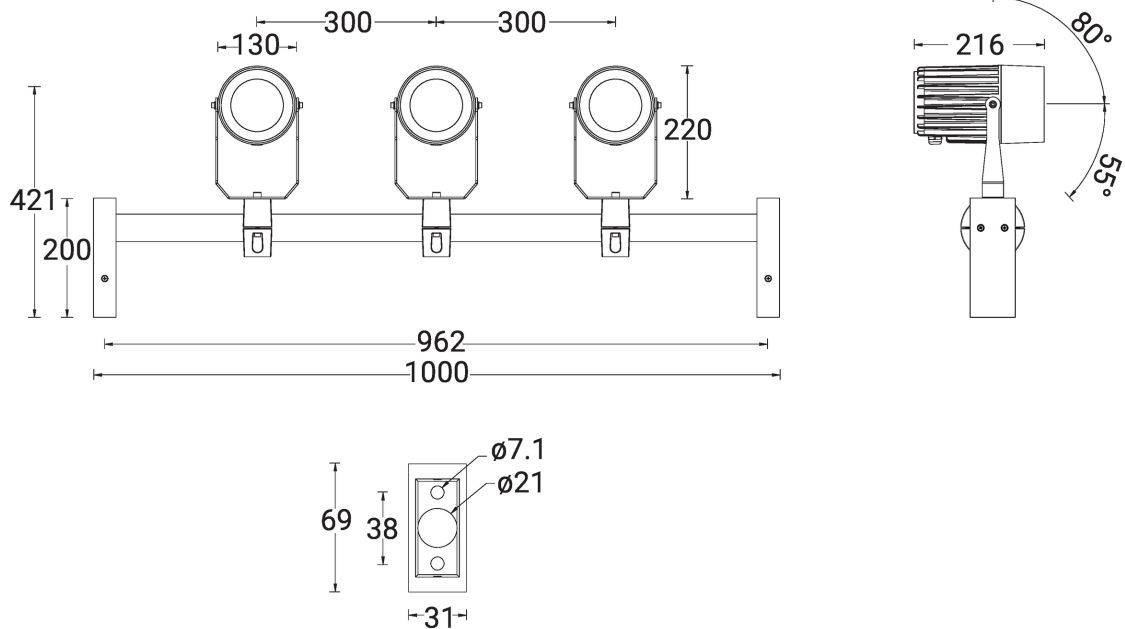

OD-30011, OD-30012