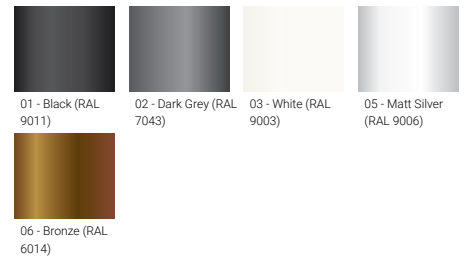

- High-efficiency optical reflector
- Clear toughened glass
- Integral control gear

Feature

Optic

Product colour

Special finishes upon request

ODESSA

Technical information

	Model number	Light source	Power	Lumen	Optic	CCT / CRI	Dimming type	Weight
Medium								
ODESSA 2	OD-30011	3 x 1 COB	105 W	8886 - 10635 lm	N [15°], M [24°], W [47°], VW [66°]	3000K CRI80, 4000K CRI80	On/Off, DALI	9.1 kg
ODESSA 2	OD-30012	3 x 3 LED	81 W	5112 - 6015 lm	VN [8°]	3000K CRI80, 4000K CRI80	On/Off, DALI	9.1 kg
Small								
ODESSA 1	OD-30001	3 x 1 COB	60 W	4782 - 5109 lm	M [28°], W [35° 35°], VW [46°], EW [75°]	3000K CRI80, 4000K CRI80	On/Off, 1-10V, DALI	7.3 kg
ODESSA 1	OD-30002	3 x 1 LED	33 W	2082 - 2448 lm	VN [8°]	3000K CRI80, 4000K CRI80	On/Off, 1-10V, DALI	7.3 kg