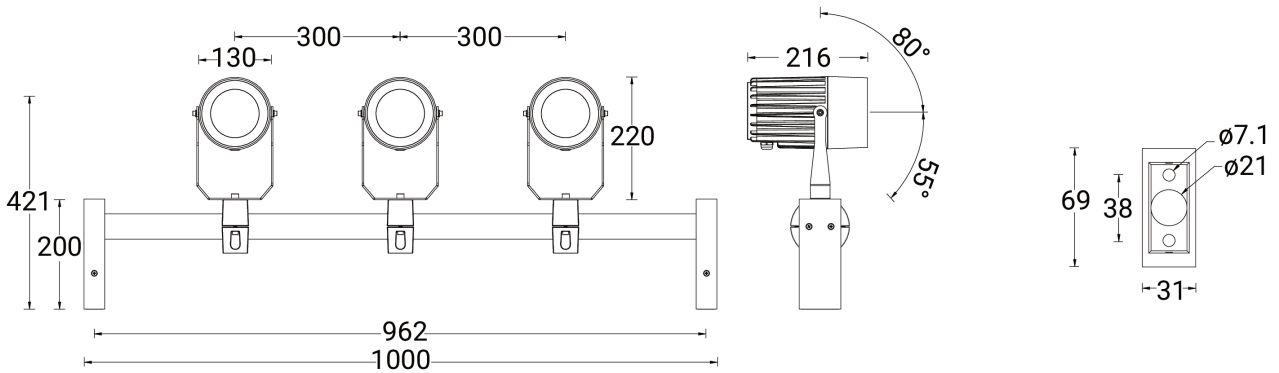

OD-30011, OD-30012