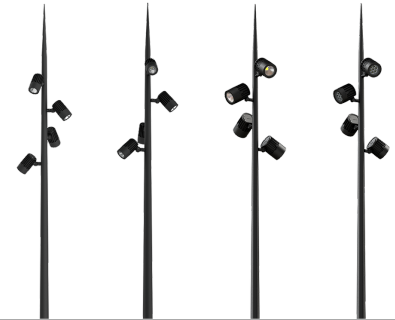

ODESSA
Tapered-column projectors

Tapered-column stylish spiral-cluster projector solution. Flexible project solutions on gently tapering spike column utilizing and spiral arrangement of the naturally beautiful and unique contemporary ODESSA projector range.

<https://www.ligman.com/odessa-tapered-column-projectors-odessa-pr3/>