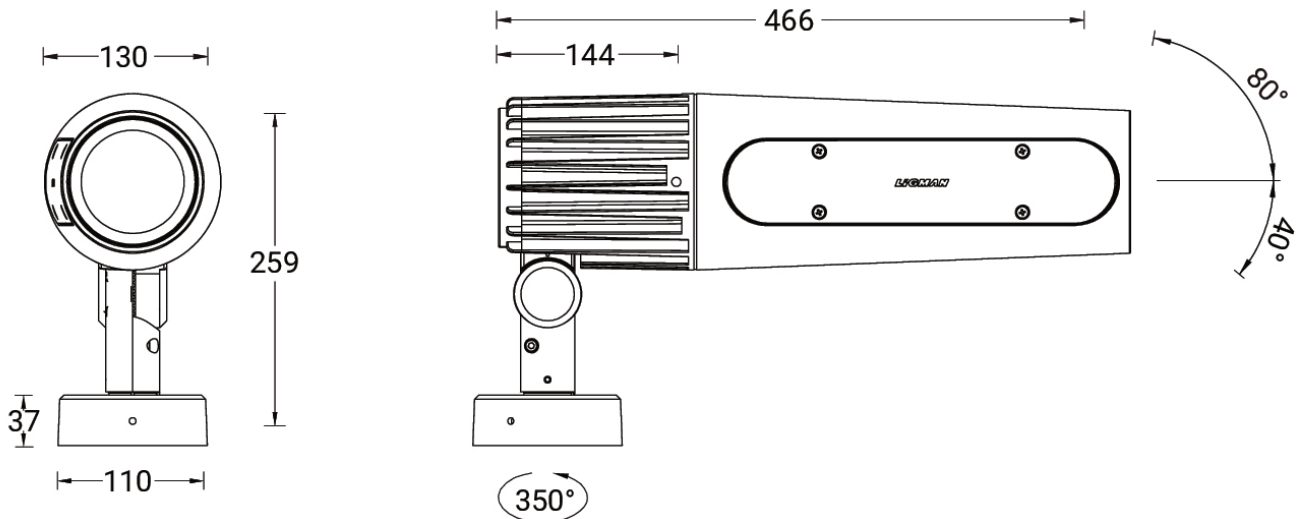

ODESSA

Technical information

Model number	Light source	Power	Lumen	Optic	CCT / CRI	Dimming type	Weight	
Fixed-base gobo projector								
ODESSA 2-GF	OD-50041	1 LED	37 W	93 - 249 lm	N [12°], M [18°], W [32°]	7500K CRI70	On/Off, DALI	4.90 kg

Accessories

CUSTOM - Black & White - Glass gobo - E Size A53421	CUSTOM - Gray scale - Glass gobo - E Size A53521	CUSTOM - 1 colour - Glass gobo - E Size A53621	CUSTOM - 3 colours - Glass gobo - E Size A53821	CUSTOM - 4 colours - Glass gobo - E Size A53921	Leaves - Glass gobo - E Size A55621	Tropical leaves - Glass gobo - E Size A55721
OD-50041	.	.	.	.	.	.

Branches - Glass gobo - E Size A55821	Water - Glass gobo - E Size A55921	Clouds - Glass gobo - E Size A56021	Moon - Glass gobo - E Size A56121	Window - Glass gobo - E Size A56221	City - Glass gobo - E Size A56321
OD-50041	.	.	.	.	.

OD-50041