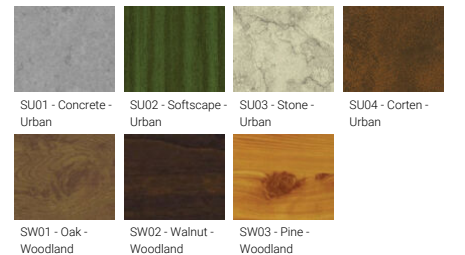

Special finishes upon request