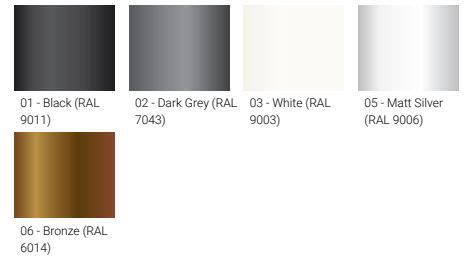

Feature

Optic

Product colour

Special finishes upon request

ODESSA

Technical information

Model number	Light source	Power	Lumen	Optic	CCT / CRI	Dimming type	Weight	
Fixed-base gobo projector								
ODESSA 2-GF	OD-50041	1 LED	37 W	93 - 249 lm	N [12°], M [18°], W [32°]	7500K CRI70	On/Off, DALI	4.90 kg